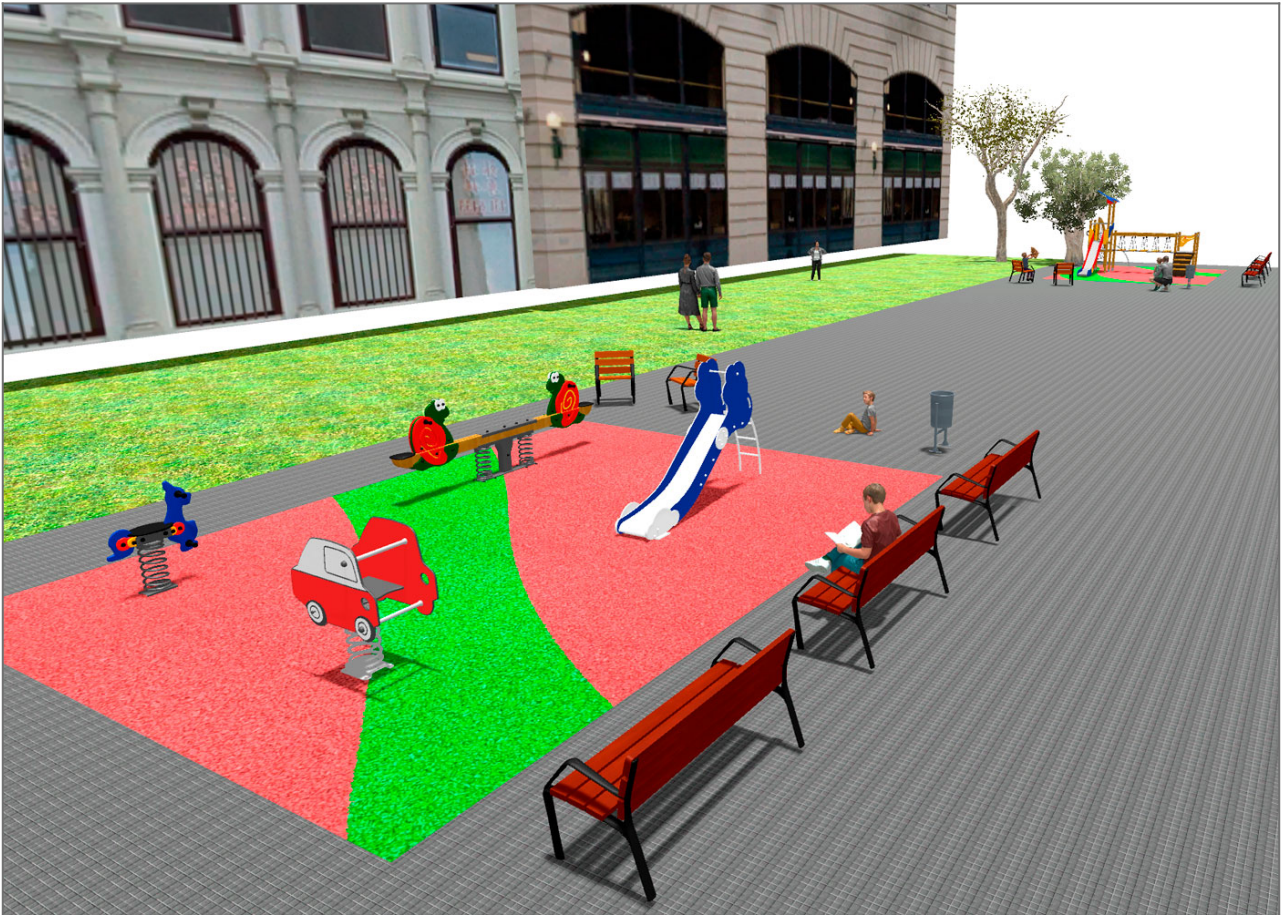

# BENITO

-Playground Equipment

# BENITO

-Playground Equipment

Product	Description
<p>JK004B</p> 	<p><b>Klasik 4</b> If you like wooden elements, the KLASIK collection is made for you. Playability, great challenges and colours for all.</p> <p><a href="#">Data Sheet</a> <a href="#">Certificate</a></p>
<p>JFS09</p> 	<p><b>Piona</b> Fun and educative see-saws for children. Made of resistant materials according to the EN1176 standard.</p> <p><a href="#">Data Sheet JFS09</a> <a href="#">Certificate</a> <a href="#">Certificate Conformity</a></p>
<p>JJMM02</p> 	<p><b>Coche</b> Designed by <b>Javier Mariscal</b>. Half-artist half-designer, his childlike strokes and Latin aesthetic combine perfectly with this kind of product.</p> <p><a href="#">Data Sheet JJMM02</a> <a href="#">Certificate</a> <a href="#">Certificate Conformity</a></p>
<p>JFS105</p> 	<p><b>Kangaroo</b> Fun and educative spring swing for children. Made of resistant materials according to the EN1176 standard.</p> <p><a href="#">Data Sheet</a> <a href="#">Certificate</a> <a href="#">Certificate Conformity</a></p>
<p>JT01</p> 	<p><b>Cloud</b> <b>Panels, HDPE:</b> high-density polyethylene characterised by its resistance to chemical abrasives. As a polymer, it is unaffected by corrosion. Due to its light elastic nature, it offers high resistance to impact, making it very difficult to break.</p> <p><a href="#">Data Sheet</a> <a href="#">Certificate</a> <a href="#">Certificate Conformity</a></p>