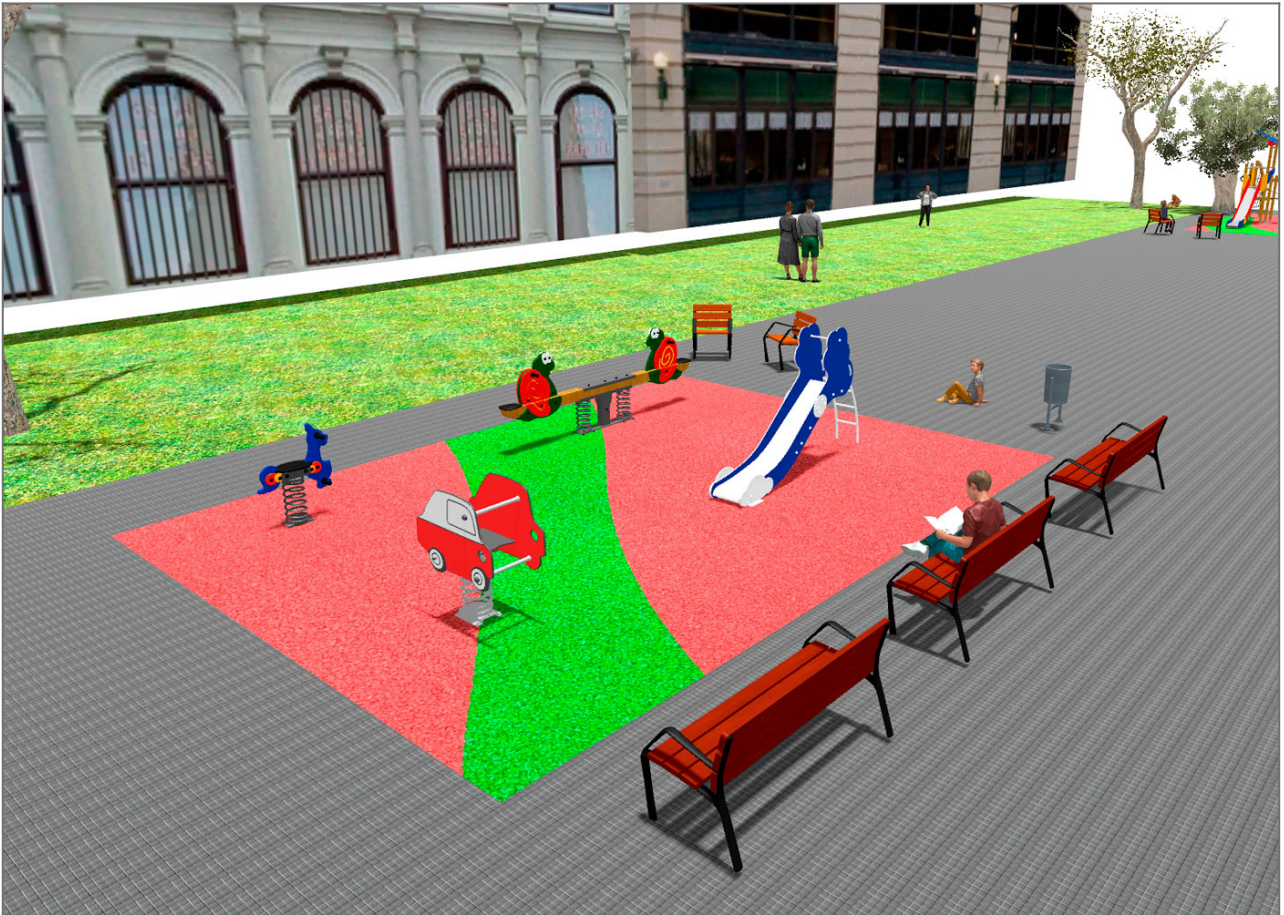

## Project

PROJ-027-2018

Surface: 100 m<sup>2</sup>

Email: [info@benito.com](mailto:info@benito.com)

Telephone: +34 93 852 1000

# BENITO

-Playground Equipment

# BENITO

-Playground Equipment

Product	Description
<p>JK004B</p> 	<p><b>Klasik 4</b> If you like wooden elements, the KLASIK collection is made for you. Playability, great challenges and colours for all.</p> <p><a href="#">Data Sheet</a> <a href="#">Certificate</a></p>
<p>JFS09</p> 	<p><b>Piona</b> Fun and educative see-saws for children. Made of resistant materials according to the EN1176 standard.</p> <p><a href="#">Data Sheet JFS09</a> <a href="#">Certificate</a> <a href="#">Certificate Conformity</a></p>
<p>JJMM02</p> 	<p><b>Coche</b> Designed by <b>Javier Mariscal</b>. Half-artist half-designer, his childlike strokes and Latin aesthetic combine perfectly with this kind of product.</p> <p><a href="#">Data Sheet JJMM02</a> <a href="#">Certificate</a> <a href="#">Certificate Conformity</a></p>
<p>JFS105</p> 	<p><b>Kangaroo</b> Fun and educative spring swing for children. Made of resistant materials according to the EN1176 standard.</p> <p><a href="#">Data Sheet</a> <a href="#">Certificate</a> <a href="#">Certificate Conformity</a></p>
<p>JT01</p> 	<p><b>Cloud</b> <b>Panels, HDPE:</b> high-density polyethylene characterised by its resistance to chemical abrasives. As a polymer, it is unaffected by corrosion. Due to its light elastic nature, it offers high resistance to impact, making it very difficult to break.</p> <p><a href="#">Data Sheet</a> <a href="#">Certificate</a> <a href="#">Certificate Conformity</a></p>