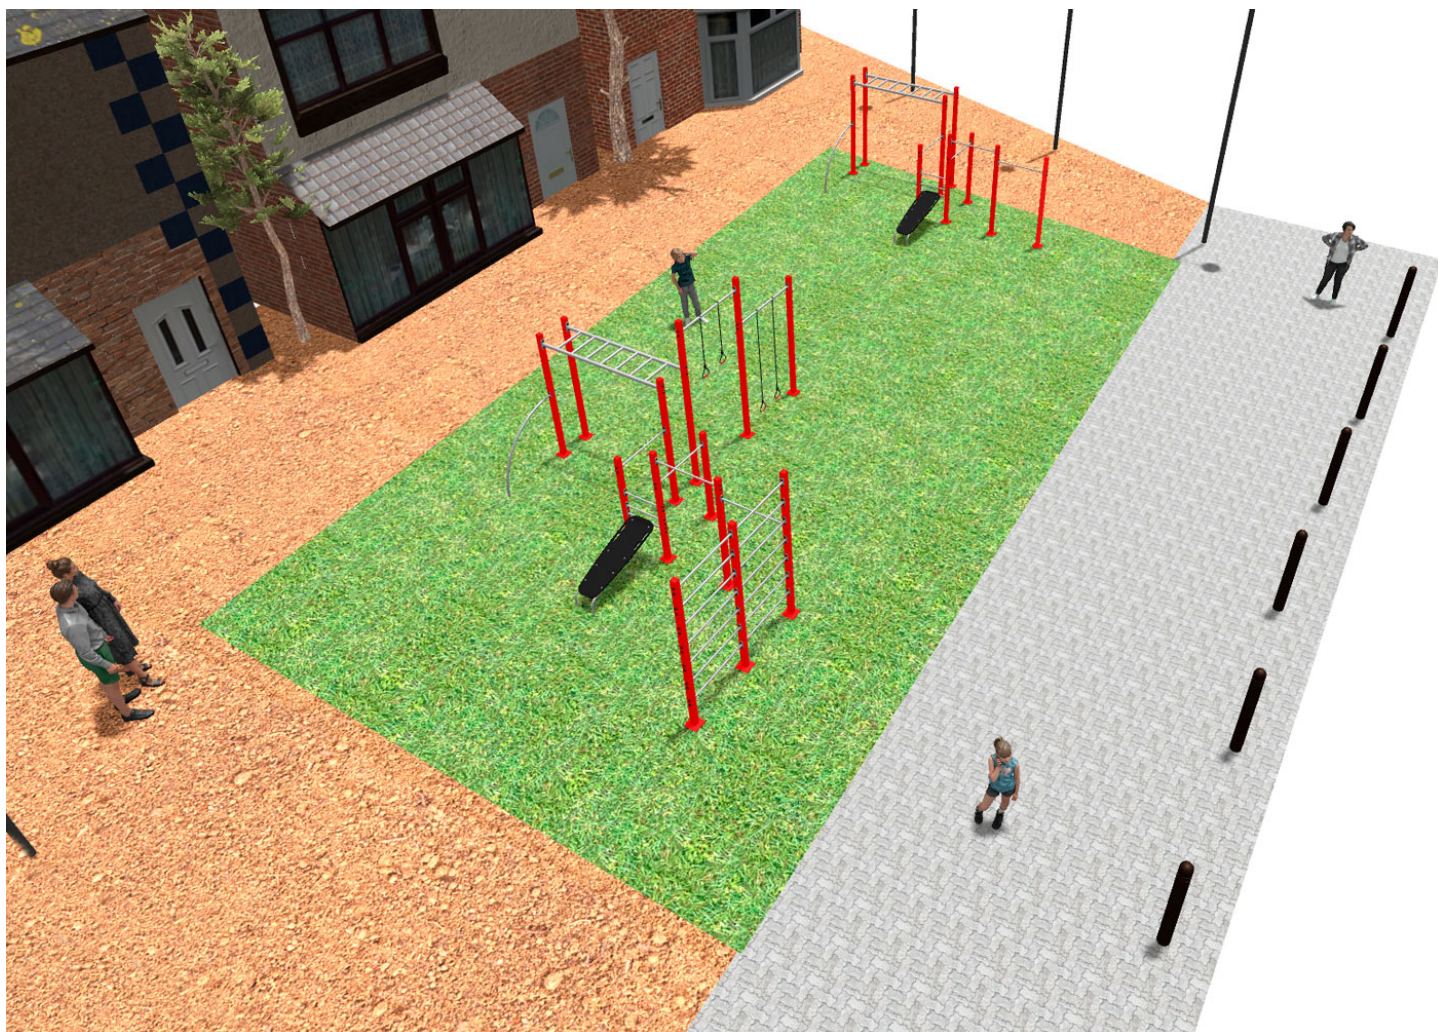

BENITO

-Playground Equipment

Project

PROJ-054-2018

Surface: 160 m²

Email: info@benito.com

Telephone: +34 93 852 1000

BENITO
-Playground Equipment

BENITO
-Playground Equipment

BENITO
-Playground Equipment

Product	Description
<p data-bbox="172 161 271 183">JCIR21H</p> 	<p data-bbox="367 161 555 183">Workfit Pro XXL</p> <p data-bbox="367 190 1455 273">BENITO designs and manufactures sports and leisure areas for exercising and enjoying the outdoors. Work-fit PRO is a professional product intended for people who want to do intensive exercise to strengthen their mind and body.</p> <p data-bbox="367 280 1471 331">Each model includes several elements to do different comprehensive exercises thus developing a good physical condition.</p> <p data-bbox="367 362 625 385">Data Sheet Certificate</p>
<p data-bbox="172 430 271 452">JCIR23H</p> 	<p data-bbox="367 430 523 452">Workfit Pro L</p> <p data-bbox="367 459 1465 510">BENITO designs and manufactures sports and leisure spaces for exercising and enjoying the outdoors without limitations.</p> <p data-bbox="367 517 1436 568">Work-fit PRO is a professional product aimed at people who want to perform intensive exercise to strengthen body and mind .</p> <p data-bbox="367 575 1465 627">Each of the designed models contains several elements to allow for diverse and complete exercises to develop complete physical fitness.</p> <p data-bbox="367 658 625 680">Data Sheet Certificate</p>