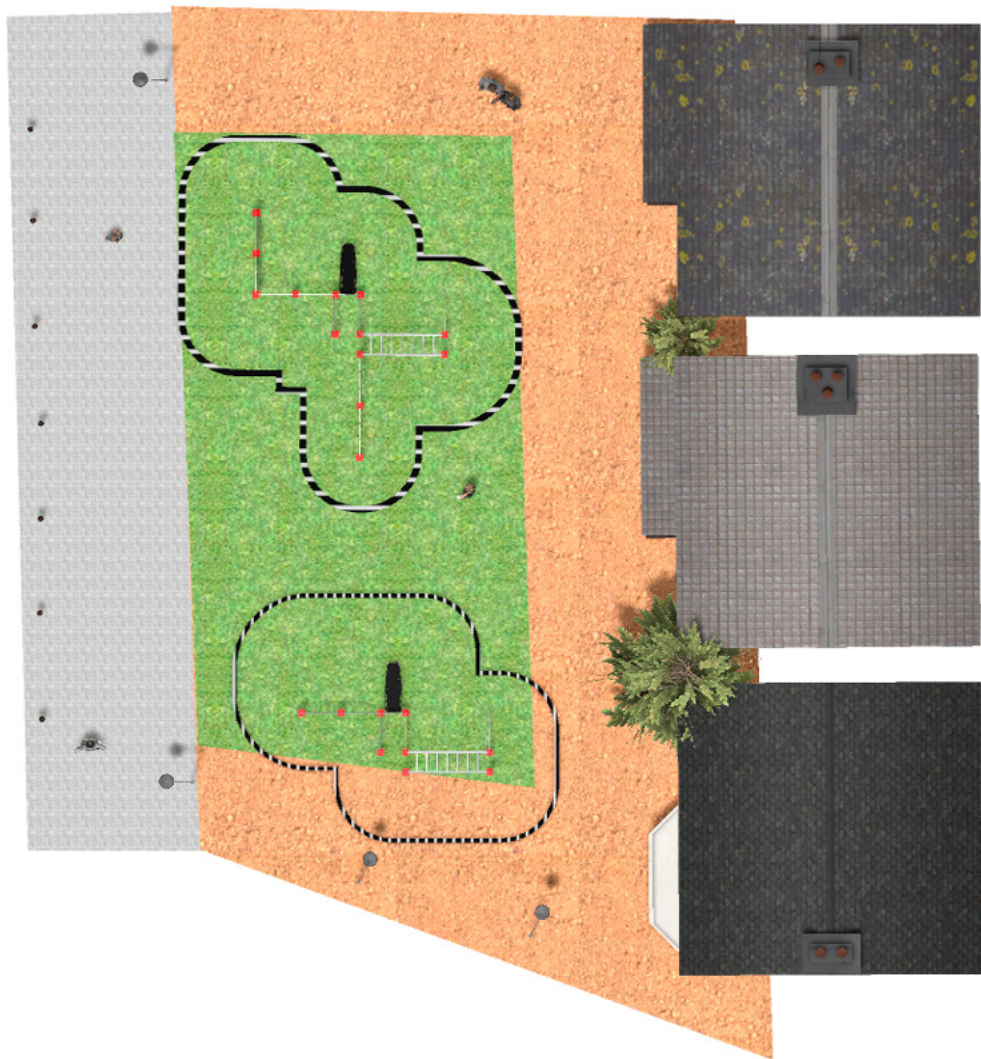

BENITO

-Playground Equipment

Project

PROJ-054-2018

Surface: 160 m²

Email: info@benito.com

Telephone: +34 93 852 1000

BENITO
-Playground Equipment

BENITO
-Playground Equipment

BENITO
-Playground Equipment

Product	Description
<p data-bbox="172 161 271 183">JCIR21H</p> 	<p data-bbox="367 161 555 183">Workfit Pro XXL</p> <p data-bbox="367 190 1455 273">BENITO designs and manufactures sports and leisure areas for exercising and enjoying the outdoors. Work-fit PRO is a professional product intended for people who want to do intensive exercise to strengthen their mind and body.</p> <p data-bbox="367 280 1471 331">Each model includes several elements to do different comprehensive exercises thus developing a good physical condition.</p> <p data-bbox="367 362 625 385">Data Sheet Certificate</p>
<p data-bbox="172 430 271 452">JCIR23H</p> 	<p data-bbox="367 430 523 452">Workfit Pro L</p> <p data-bbox="367 459 1465 510">BENITO designs and manufactures sports and leisure spaces for exercising and enjoying the outdoors without limitations.</p> <p data-bbox="367 517 1436 568">Work-fit PRO is a professional product aimed at people who want to perform intensive exercise to strengthen body and mind .</p> <p data-bbox="367 575 1465 627">Each of the designed models contains several elements to allow for diverse and complete exercises to develop complete physical fitness.</p> <p data-bbox="367 658 625 680">Data Sheet Certificate</p>