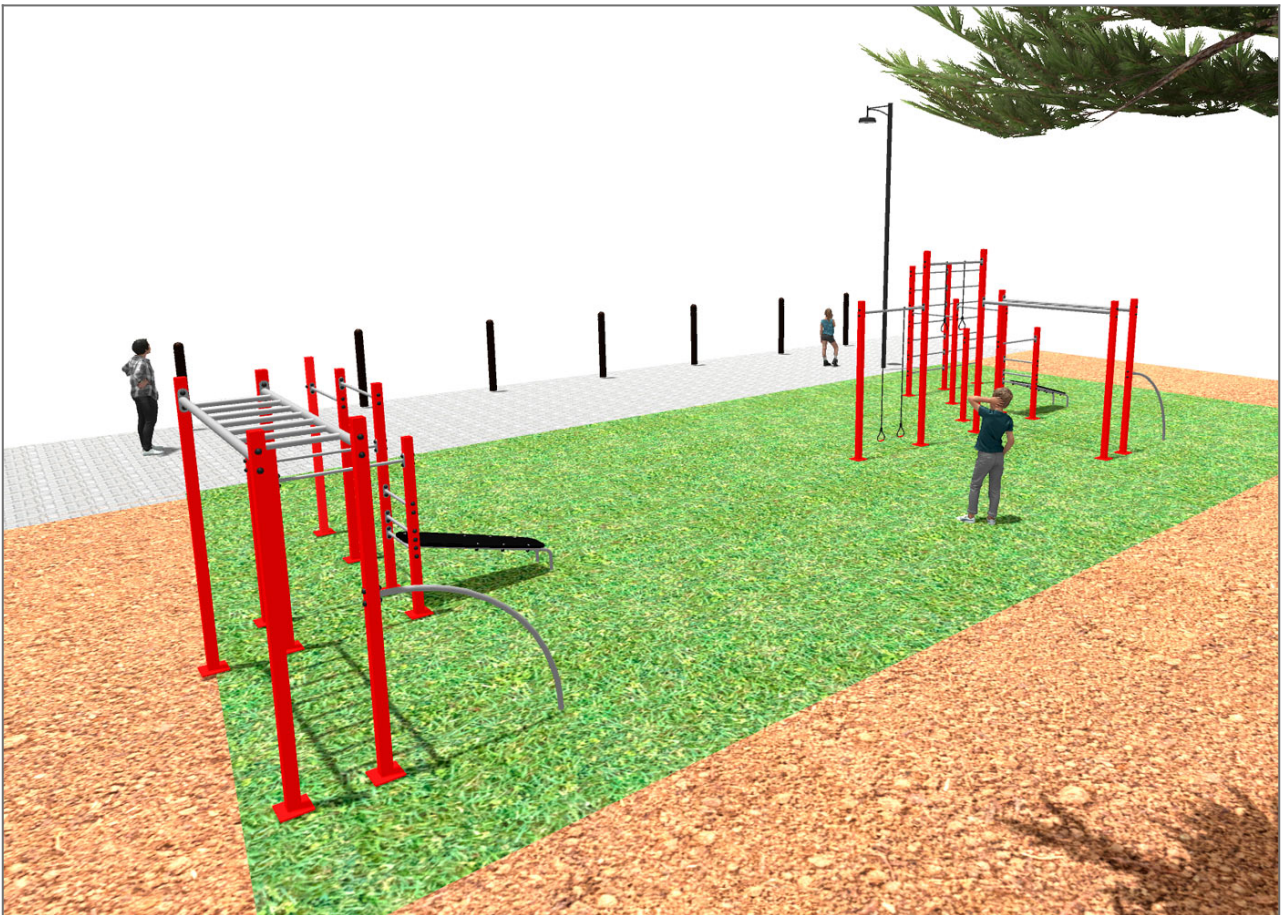

BENITO

-Playground Equipment

Project

PROJ-054-2018

Surface: 160 m²

Email: info@benito.com

Telephone: +34 93 852 1000

BENITO
-Playground Equipment

BENITO
-Playground Equipment

BENITO
-Playground Equipment

Product	Description
<p data-bbox="172 161 271 183">JCIR21H</p> 	<p data-bbox="367 161 555 183">Workfit Pro XXL</p> <p data-bbox="367 190 1455 273">BENITO designs and manufactures sports and leisure areas for exercising and enjoying the outdoors. Work-fit PRO is a professional product intended for people who want to do intensive exercise to strengthen their mind and body.</p> <p data-bbox="367 280 1471 331">Each model includes several elements to do different comprehensive exercises thus developing a good physical condition.</p> <p data-bbox="367 362 625 385">Data Sheet Certificate</p>
<p data-bbox="172 430 271 452">JCIR23H</p> 	<p data-bbox="367 430 523 452">Workfit Pro L</p> <p data-bbox="367 459 1465 510">BENITO designs and manufactures sports and leisure spaces for exercising and enjoying the outdoors without limitations.</p> <p data-bbox="367 517 1436 568">Work-fit PRO is a professional product aimed at people who want to perform intensive exercise to strengthen body and mind .</p> <p data-bbox="367 575 1465 627">Each of the designed models contains several elements to allow for diverse and complete exercises to develop complete physical fitness.</p> <p data-bbox="367 658 625 680">Data Sheet Certificate</p>