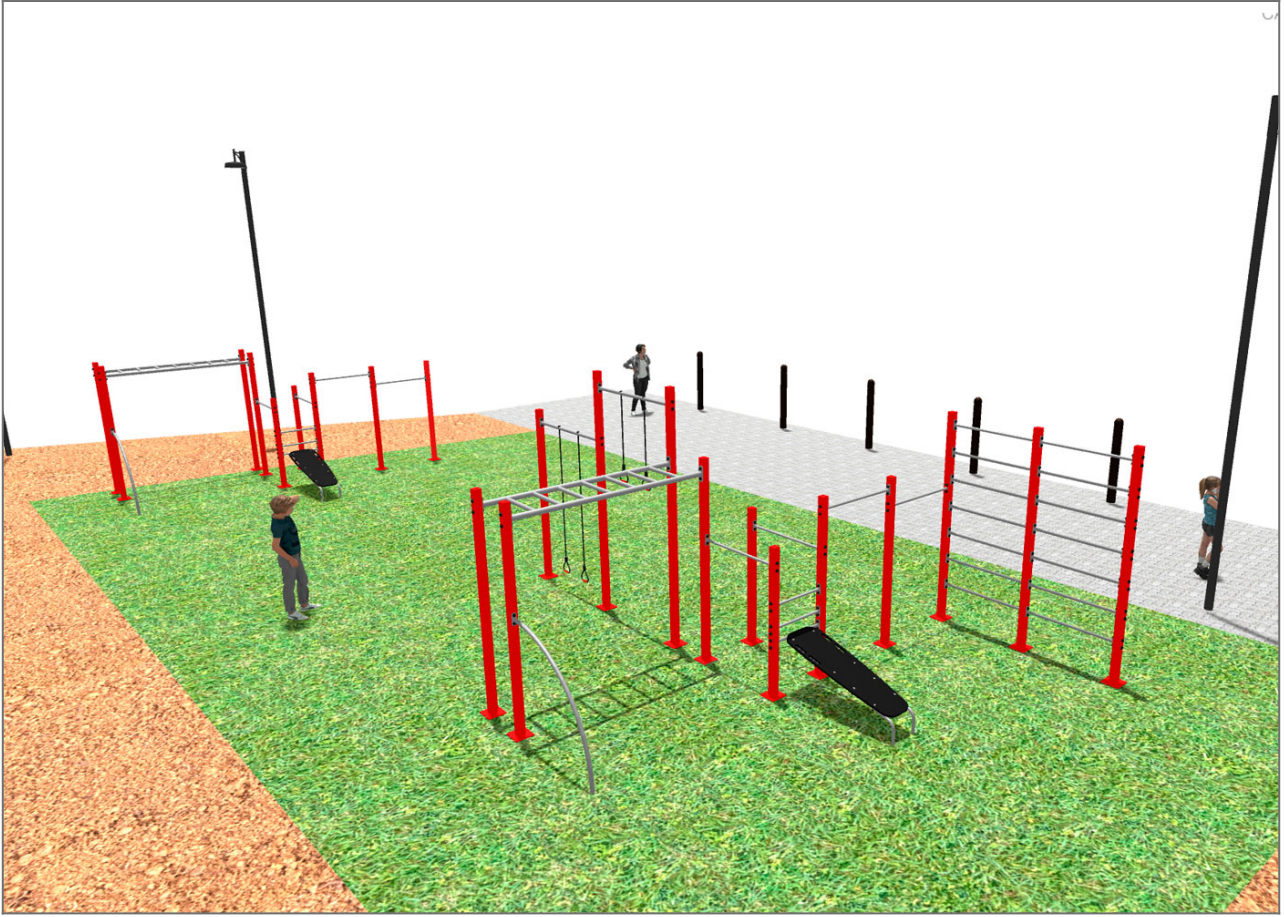

BENITO

-Playground Equipment

Project

PROJ-054-2018

Surface: 160 m²

Email: info@benito.com

Telephone: +34 93 852 1000

BENITO
-Playground Equipment

BENITO
-Playground Equipment

BENITO
-Playground Equipment

Product	Description
<p data-bbox="172 161 271 183">JCIR21H</p> 	<p data-bbox="367 161 555 183">Workfit Pro XXL</p> <p data-bbox="367 190 1455 273">BENITO designs and manufactures sports and leisure areas for exercising and enjoying the outdoors. Work-fit PRO is a professional product intended for people who want to do intensive exercise to strengthen their mind and body.</p> <p data-bbox="367 280 1471 331">Each model includes several elements to do different comprehensive exercises thus developing a good physical condition.</p> <p data-bbox="367 362 625 385">Data Sheet Certificate</p>
<p data-bbox="172 430 271 452">JCIR23H</p> 	<p data-bbox="367 430 523 452">Workfit Pro L</p> <p data-bbox="367 459 1465 510">BENITO designs and manufactures sports and leisure spaces for exercising and enjoying the outdoors without limitations.</p> <p data-bbox="367 517 1436 568">Work-fit PRO is a professional product aimed at people who want to perform intensive exercise to strengthen body and mind .</p> <p data-bbox="367 575 1465 627">Each of the designed models contains several elements to allow for diverse and complete exercises to develop complete physical fitness.</p> <p data-bbox="367 658 625 680">Data Sheet Certificate</p>