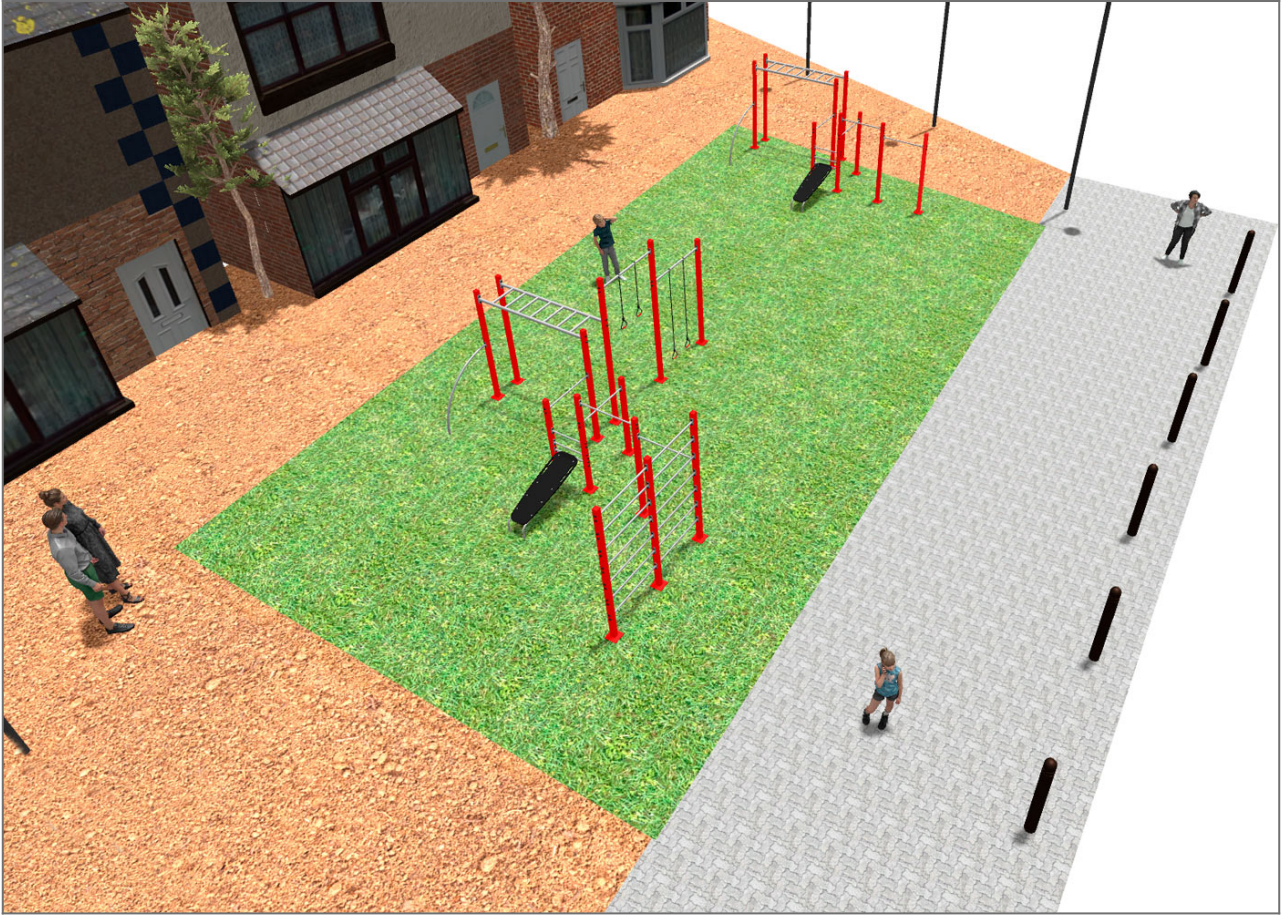

BENITO

-Playground Equipment

Project

PROJ-054-2018

Surface: 160 m²

Email: info@benito.com

Telephone: +34 93 852 1000

BENITO
-Playground Equipment

BENITO
-Playground Equipment

BENITO
-Playground Equipment

Product	Description
<p data-bbox="172 161 271 183">JCIR21H</p> 	<p data-bbox="367 161 555 183">Workfit Pro XXL</p> <p data-bbox="367 190 1455 273">BENITO designs and manufactures sports and leisure areas for exercising and enjoying the outdoors. Work-fit PRO is a professional product intended for people who want to do intensive exercise to strengthen their mind and body.</p> <p data-bbox="367 280 1471 331">Each model includes several elements to do different comprehensive exercises thus developing a good physical condition.</p> <p data-bbox="367 362 625 385">Data Sheet Certificate</p>
<p data-bbox="172 430 271 452">JCIR23H</p> 	<p data-bbox="367 430 523 452">Workfit Pro L</p> <p data-bbox="367 459 1465 510">BENITO designs and manufactures sports and leisure spaces for exercising and enjoying the outdoors without limitations.</p> <p data-bbox="367 517 1436 568">Work-fit PRO is a professional product aimed at people who want to perform intensive exercise to strengthen body and mind .</p> <p data-bbox="367 575 1465 627">Each of the designed models contains several elements to allow for diverse and complete exercises to develop complete physical fitness.</p> <p data-bbox="367 658 625 680">Data Sheet Certificate</p>