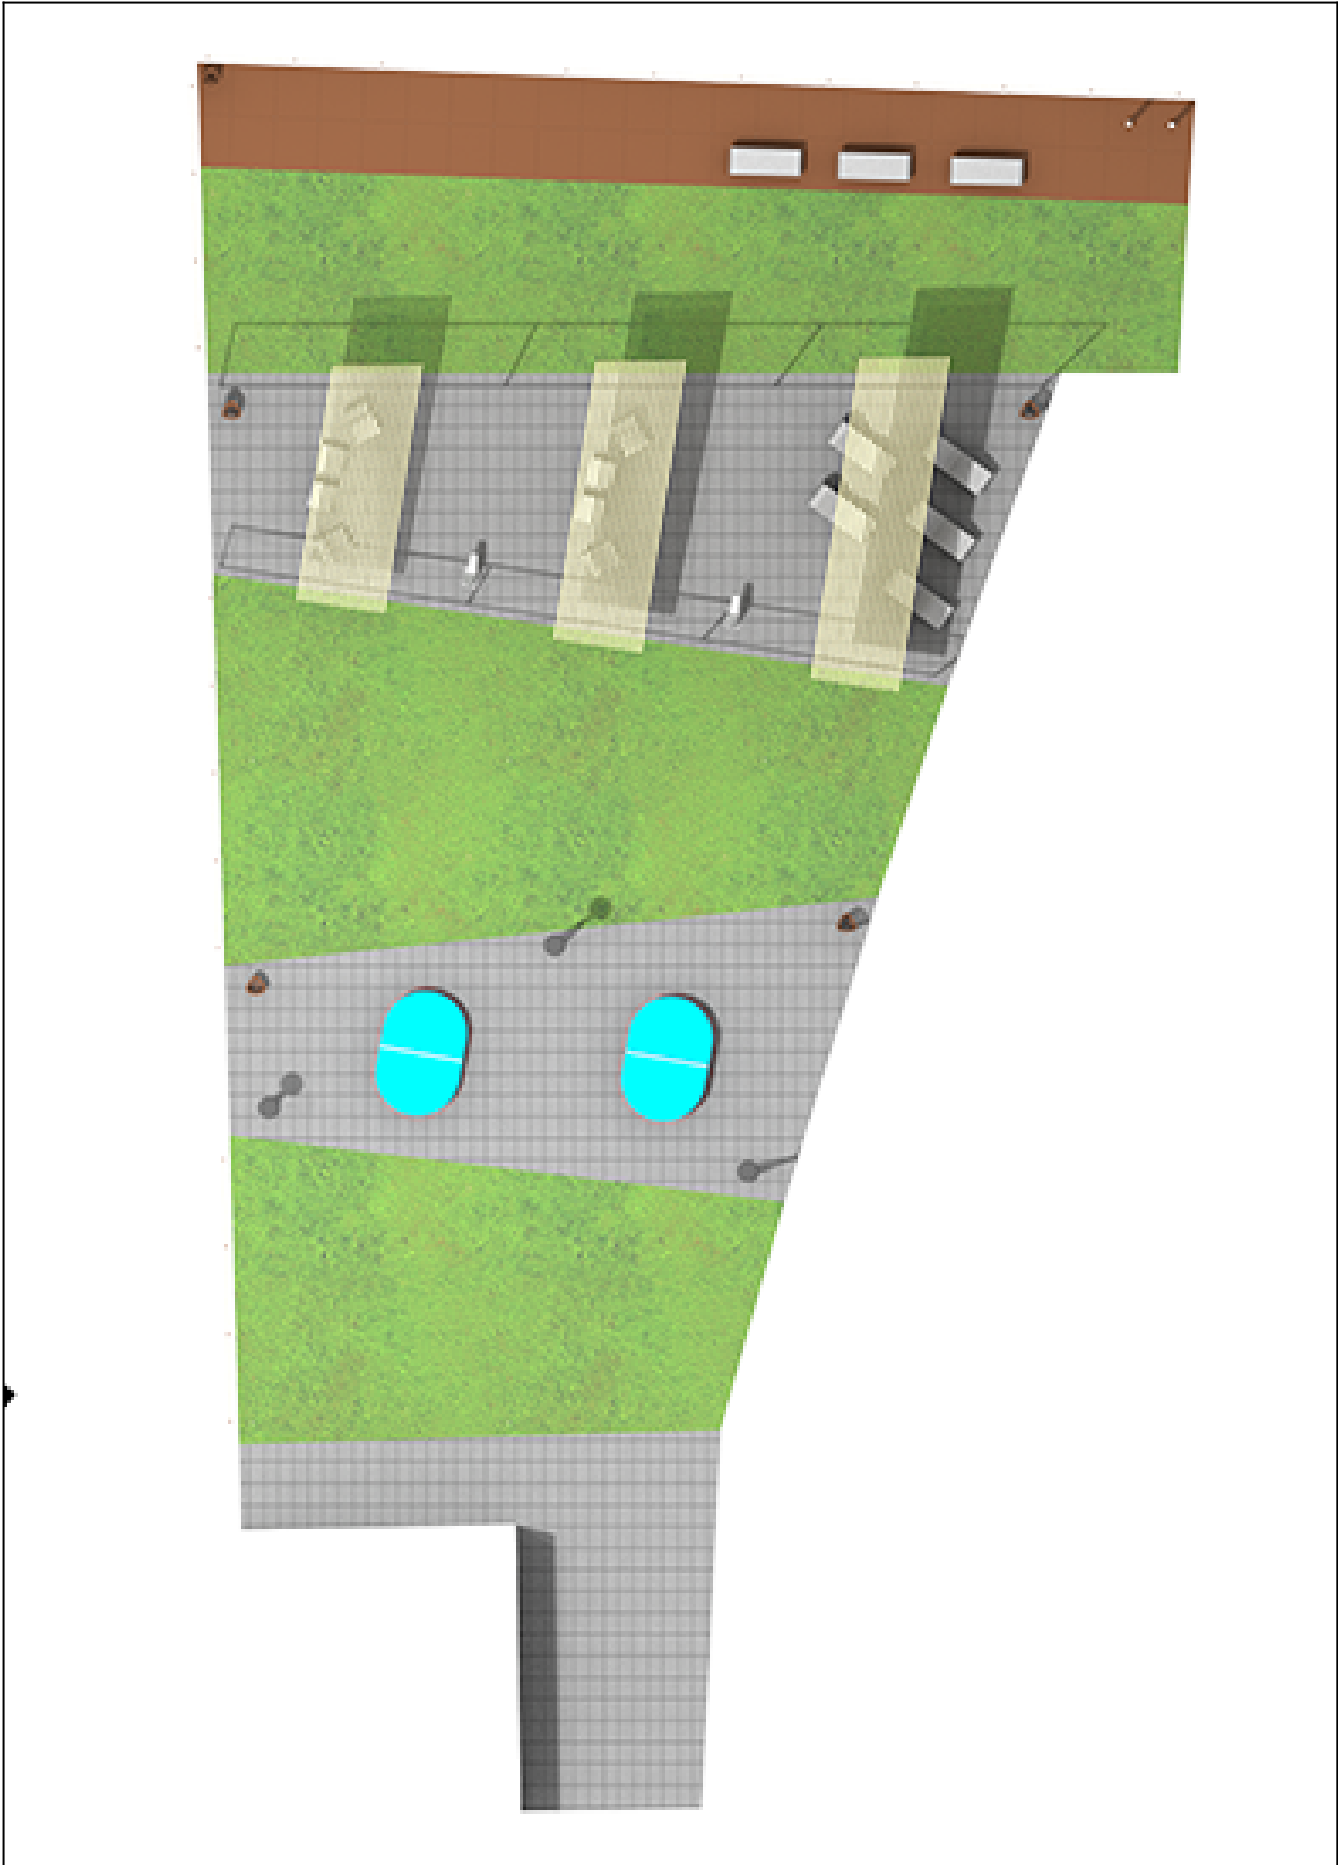

# BENITO

-Site Furnishing

Product	Description
<p>ICHP40</p> 	<p><b>Petrus</b>  Designer Pole , composed of an elegant Pole made of prefabricated concrete in a granite grey color with a rough appearance.  Total Pole height: 4 meters, with a 60 mm diameter top. The combination of these two elements results in a lamppost ideal for urban environments where the decorative value of the Light Point is important.  Furthermore, it is completely corrosion-resistant, making it ideal for installation on seafronts or in areas with high salinity levels.</p> <p><a href="#">Data Sheet ICHP40</a></p>
<p>PA663</p> 	<p><b>GEA</b>  GEA-designed recycled polymer Litter Bin , total dimensions (width x depth x height) 440 x 430 x 825 mm, compact and adaptable with a bag-holding ring designed for 50-liter bags, made from ReBnew plastic (BENITO's recycled polymer, produced entirely from yellow bin packaging and requiring no maintenance). Prepared for screw-on anchoring according to the surface and project.</p> <p><a href="#">Data Sheet PA663</a>   <a href="#">Certificate TMA/851/2021</a></p>
<p>UM359S</p> 	<p><b>Petrus</b>  PETRUS designer chair, total dimensions (length x height x depth) 600 x 470 x 600 mm, made of rough, granite-gray precast concrete. It can be placed individually or in groups. It rests on a prepared surface under its own weight.</p> <p><a href="#">Data Sheet UM359S</a></p>
<p>UM359SR</p> 	<p><b>Petrus</b>  PETRUS designer chair with backrest, total dimensions (length x height x depth) 600 x 820 x 800 mm, made of rough, granite-gray precast concrete. It can be placed individually or in groups. It rests on a prepared surface under its own weight.</p> <p><a href="#">Data Sheet UM359SR</a></p>
<p>UM359T</p> 	<p><b>Petrus</b>  PETRUS designer sun lounger, total dimensions (length x height x depth) 600 x 820 x 1610 mm, made of rough, granite-gray precast concrete. It can be placed individually or in groups. It rests on a prepared surface under its own weight.</p> <p><a href="#">Data Sheet UM359T</a></p>
<p>UM521I</p> 	<p><b>Atlas</b>  ATLAS designer shower, total dimensions (length x width x height) 375x375x2750 mm, with a shower head and a foot bath, highly resistant to corrosion, ensuring durability outdoors. The body and fittings are made of polished stainless steel, a durable material that withstands inclement weather, humidity, Solar radiation, and high temperatures. Installation via mains connection, 3/4" gas inlet. Anchored to the floor on a prepared surface, with screws according to the surface and project.</p> <p><a href="#">Data Sheet UM521I</a></p>
<p>UM522I</p> 	<p><b>Atlas</b>  ATLAS designer shower with two shower heads, total dimensions (length x width x height) 375x375x2750 mm, highly resistant to corrosion, ensuring durability outdoors. Body and taps are made of polished stainless steel, a durable material that withstands inclement weather, humidity, Solar radiation and high temperatures. Installation via mains connection, 3/4" gas inlet. It has two water outlets or shower heads with timed push buttons. Ideal for Beaches and swimming pools. Anchored to the ground on a prepared surface, with screws according to the surface and project.  Optional with recycled plastic pallet.</p> <p><a href="#">Data Sheet UM522I</a></p>