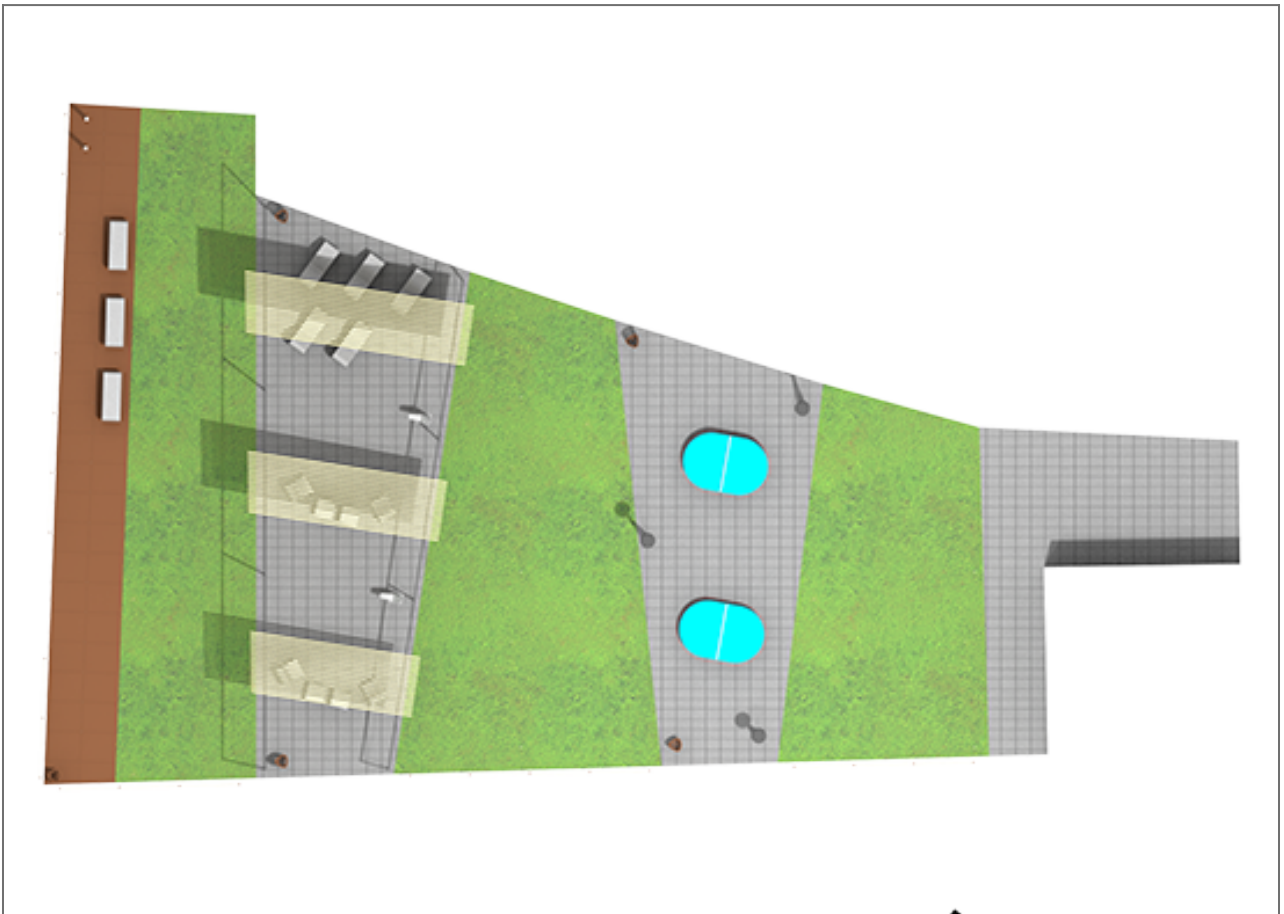

# BENITO

-Site Furnishing

Product	Description
<p>ICHP40</p> 	<p><b>Petrus</b>  Designer Pole , composed of an elegant Pole made of prefabricated concrete in a granite grey color with a rough appearance.  Total Pole height: 4 meters, with a 60 mm diameter top. The combination of these two elements results in a lamppost ideal for urban environments where the decorative value of the Light Point is important.  Furthermore, it is completely corrosion-resistant, making it ideal for installation on seafronts or in areas with high salinity levels.</p> <p><a href="#">Data Sheet ICHP40</a></p>
<p>PA663</p> 	<p><b>GEA</b>  GEA-designed recycled polymer Litter Bin , total dimensions (width x depth x height) 440 x 430 x 825 mm, compact and adaptable with a bag-holding ring designed for 50-liter bags, made from ReBnew plastic (BENITO's recycled polymer, produced entirely from yellow bin packaging and requiring no maintenance). Prepared for screw-on anchoring according to the surface and project.</p> <p><a href="#">Data Sheet PA663</a>   <a href="#">Certificate TMA/851/2021</a></p>
<p>UM359S</p> 	<p><b>Petrus</b>  PETRUS designer chair, total dimensions (length x height x depth) 600 x 470 x 600 mm, made of rough, granite-gray precast concrete. It can be placed individually or in groups. It rests on a prepared surface under its own weight.</p> <p><a href="#">Data Sheet UM359S</a></p>
<p>UM359SR</p> 	<p><b>Petrus</b>  PETRUS designer chair with backrest, total dimensions (length x height x depth) 600 x 820 x 800 mm, made of rough, granite-gray precast concrete. It can be placed individually or in groups. It rests on a prepared surface under its own weight.</p> <p><a href="#">Data Sheet UM359SR</a></p>
<p>UM359T</p> 	<p><b>Petrus</b>  PETRUS designer sun lounger, total dimensions (length x height x depth) 600 x 820 x 1610 mm, made of rough, granite-gray precast concrete. It can be placed individually or in groups. It rests on a prepared surface under its own weight.</p> <p><a href="#">Data Sheet UM359T</a></p>
<p>UM521I</p> 	<p><b>Atlas</b>  ATLAS designer shower, total dimensions (length x width x height) 375x375x2750 mm, with a shower head and a foot bath, highly resistant to corrosion, ensuring durability outdoors. The body and fittings are made of polished stainless steel, a durable material that withstands inclement weather, humidity, Solar radiation, and high temperatures. Installation via mains connection, 3/4" gas inlet. Anchored to the floor on a prepared surface, with screws according to the surface and project.</p> <p><a href="#">Data Sheet UM521I</a></p>
<p>UM522I</p> 	<p><b>Atlas</b>  ATLAS designer shower with two shower heads, total dimensions (length x width x height) 375x375x2750 mm, highly resistant to corrosion, ensuring durability outdoors. Body and taps are made of polished stainless steel, a durable material that withstands inclement weather, humidity, Solar radiation and high temperatures. Installation via mains connection, 3/4" gas inlet. It has two water outlets or shower heads with timed push buttons. Ideal for Beaches and swimming pools. Anchored to the ground on a prepared surface, with screws according to the surface and project.  Optional with recycled plastic pallet.</p> <p><a href="#">Data Sheet UM522I</a></p>