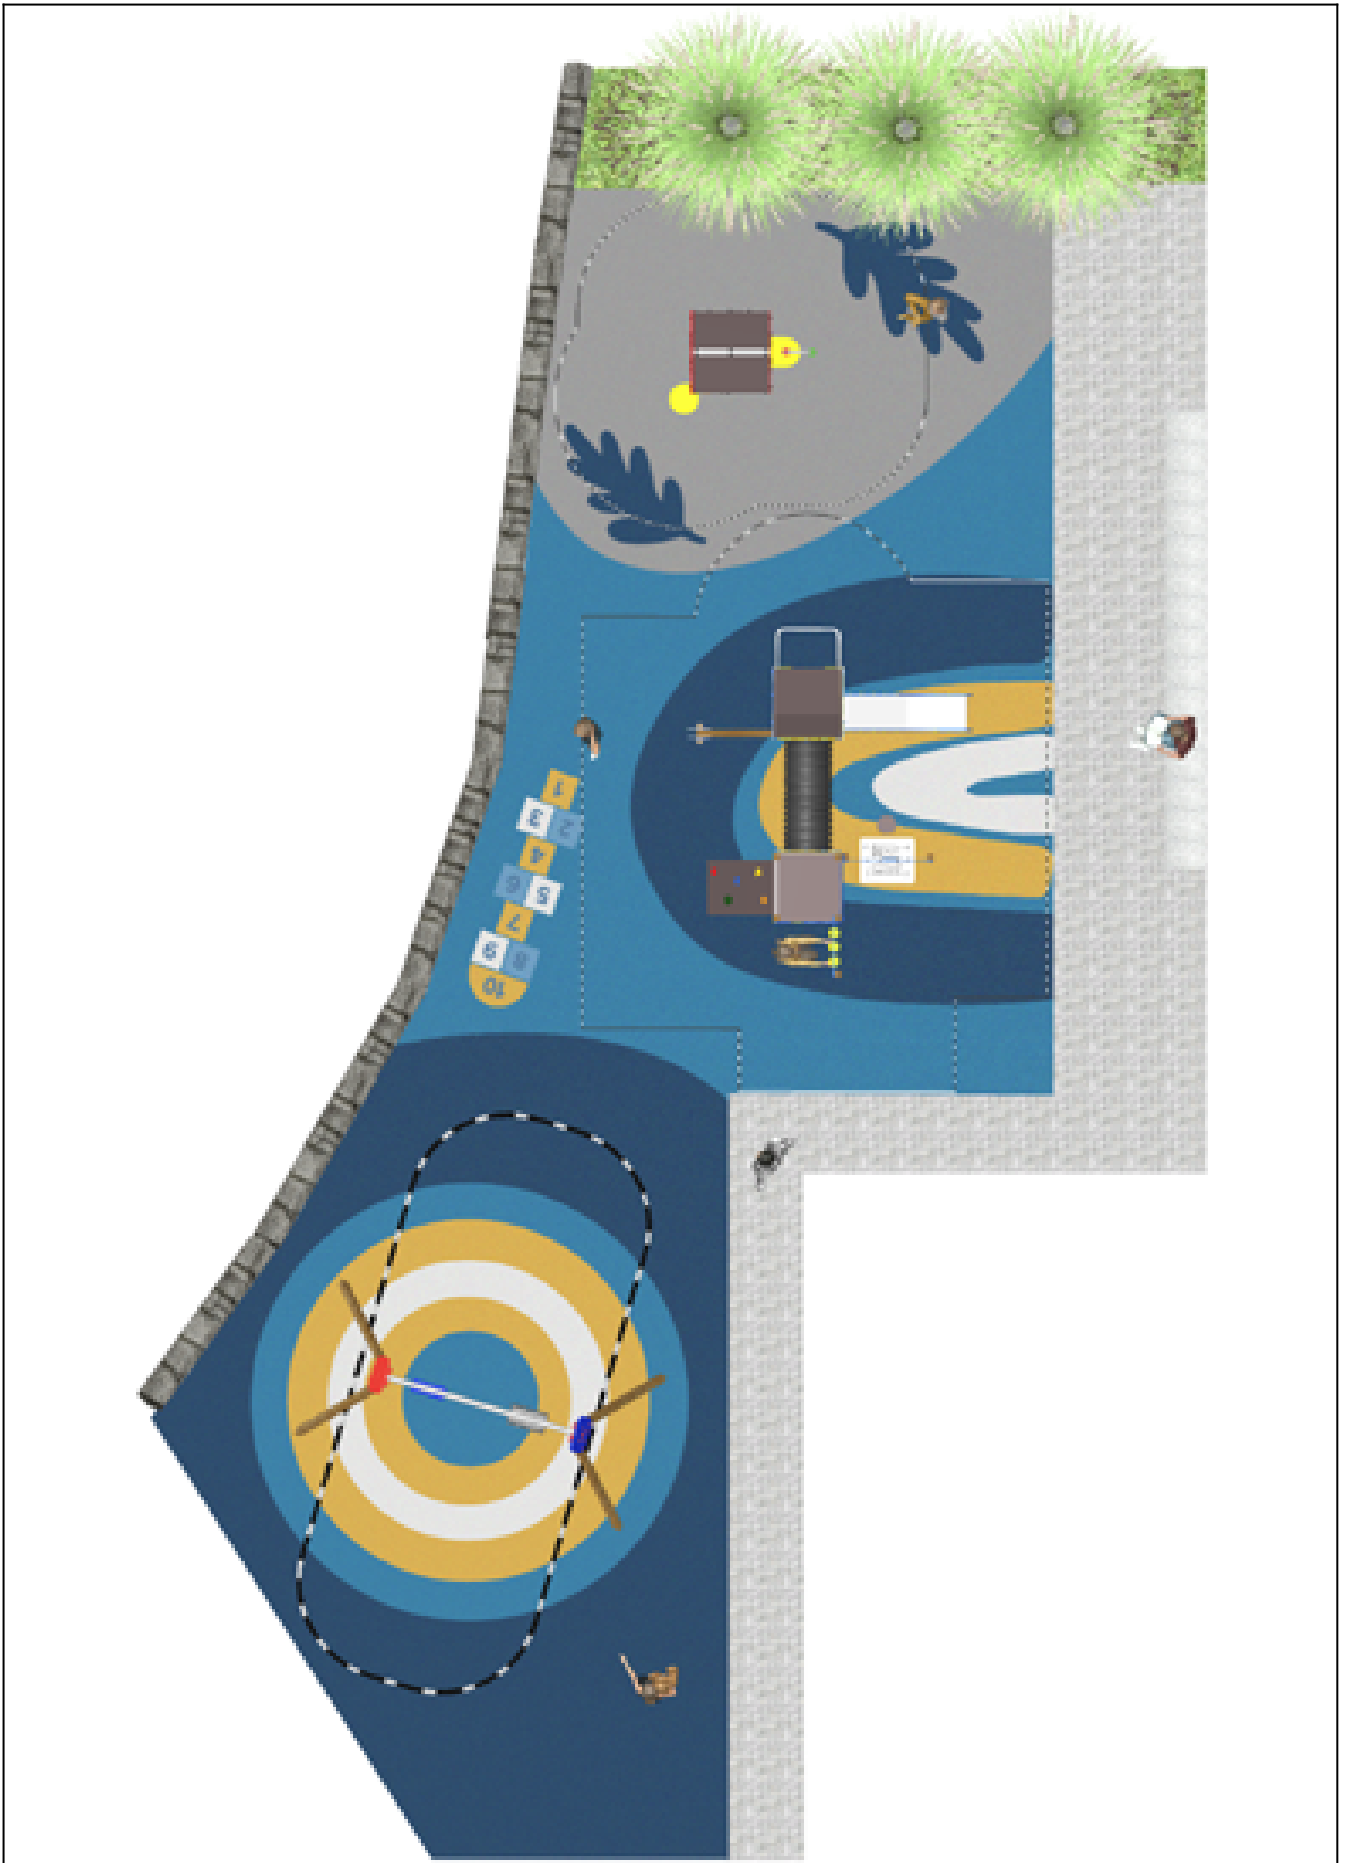

Project

PROJ-128-2022

Surface: 145 m²

Email: info@benito.com

Telephone: +34 93 852 1000

BENITO
-Playground Equipment

BENITO
-Playground Equipment

BENITO
-Playground Equipment

BENITO
-Playground Equipment

Product	Description
<p>JCC</p> 	<p>Caucho Continuo High-quality, non-slip, non-toxic, and eco-friendly rubber, RECYCLED AND RECYCLABLE. Our continuous rubber flooring is manufactured using high-quality materials in accordance with current European safety standard EN-1177.</p> <p>Data Sheet JCC</p>
<p>JEDU01</p> 	<p>Vila The EDUCA collection for the youngest ones: play and learn. Recognising farm animals.</p> <p>Data Sheet JEDU01 Certificate</p>
<p>JEDU07</p> 	<p>Rayo The EDUCA collection for little ones: play and learn. Begin to familiarise themselves with the weather: rain, sun, clouds... Very clear concepts for an adult but a very interesting discovery for little ones.</p> <p>Data Sheet Certificate</p>
<p>JL1511000</p> 	<p>MADERA 1 Flat 1 Cradle Swings for children made of different materials such as wood and steel. Resistant to abrasion, corrosion and bad weather conditions.</p> <p>Data Sheet JL1511000 Certificate Certificate Conformity</p>