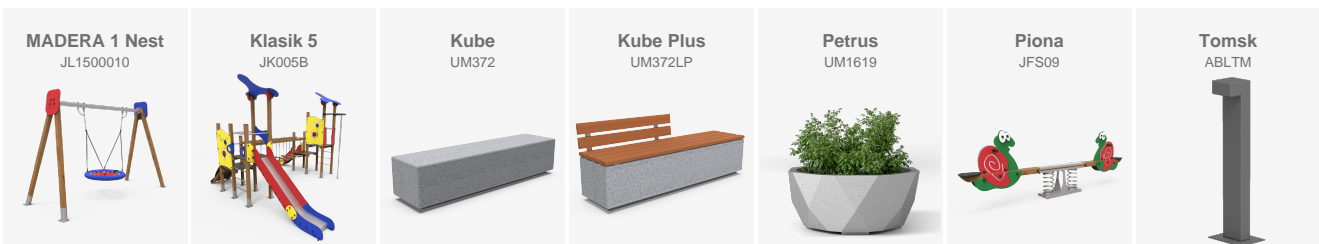

In a residential area of Vilafranca del Penedès (Barcelona), a completely new play area has been created with children's play equipment and urban furniture.

---

**Barcelona (Spain)**

The municipality chose BENITO to design its playground. An area with a natural touch thanks to the predominance of wood.

---

**Rubí (Spain)**

In a residential area of Vilafranca del Penedès (Barcelona), a completely new play area has been created with children's play equipment and urban furniture.

In this new play area, located in a residential zone of Vilafranca del Penedès, in the province of Barcelona, a comprehensive intervention has been carried out with the aim of offering a safe, attractive, and functional space for children and their families. Among the installed elements are the Piona seesaw, the modular play structure Klasik 5, which allows for multiple activities and encourages group play, and a wooden nest swing, perfect for enjoying both individually or in a group.