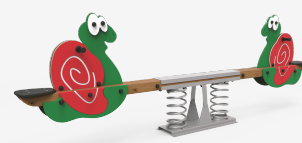

**Klasik 5**  
JK005B

**METAL 1 Plano 1 Cuna**  
JL1011000

**METAL 2 Flat**  
JL1020000

**Piona**  
JFS09

The municipality of Rubí, located between Terrassa and Sant Cugat del Vallès, has created a new playground area.

The City Council opted for the **Klasik 5 modular set** with two slides united by a bridge, the **Piona double seesaw** and several swings among which we can find one with a **Nest inclusive seat**.

**Barcino benches** were also installed for adults to take a break while children are playing.