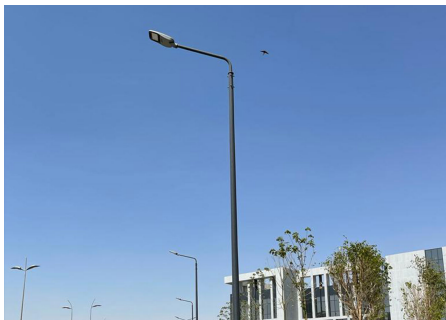

The lighting renovation of the Puente de la Cadena Park, in Molins de Rei (Barcelona), includes Tomsk light points and beacons in Marson color, complemented with Milan projectors.

Barcelona (Spain)

Milan luminaires in a commercial and leisure area of New Cairo City, Egypt

Egipto

BENITO

-Street Lighting

Barcelona (Spain)

The lighting renovation of the Puente de la Cadena Park, in Molins de Rei (Barcelona), includes Tomsk light points and beacons in Marson color, complemented with Milan projectors.

The **lighting renovation of the Puente de la Cadena Park**, located in **Molins de Rei**, in the **Barcelona** province, has been designed to improve both energy efficiency and public space safety.

The project includes the installation of **Tomsk light points** in L and F shapes, in **Marson** color, placed in the most pedestrian areas and near the street. These light points provide warm and modern lighting, improving visibility and creating a welcoming atmosphere at night. Additionally, **Marson-colored Tomsk beacons** have been incorporated in the center of the park to signal the path, providing clear and safe orientation. To complement the lighting, **Milan projectors** have been installed on columns of the same **Marson** color, offering powerful and uniform light, ideal for illuminating large areas of the park.

BENITO

info@benito.com
tel. 93 852 1000

Milan luminaires in a commercial and leisure area of New Cairo City, Egypt

New Cairo City is a district in the governorate of Cairo, the capital of Egypt. It is a modern area with various recreational spaces and shopping centers. The high-efficiency Milan luminaires have been installed in the surroundings of these areas.