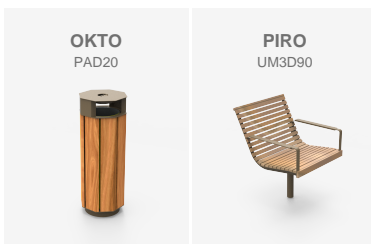

In a new residential area of Warsaw, PIRO swivel chairs and OKTO litter bins create a welcoming, functional urban space designed for everyday well-being.

Warsaw (Poland)

BENITO

-Site Furnishing

Warsaw (Poland)

In a new residential area of Warsaw, PIRO swivel chairs and OKTO litter bins create a welcoming, functional urban space designed for everyday well-being.

In a new residential area of **Warsaw, the capital of Poland**, an outdoor space has been created to encourage rest, social interaction, and quality of life. **The project incorporates PIRO swivel chairs from the Benito Design+ collection, together with OKTO litter bins,** integrating naturally into a contemporary and carefully landscaped environment.