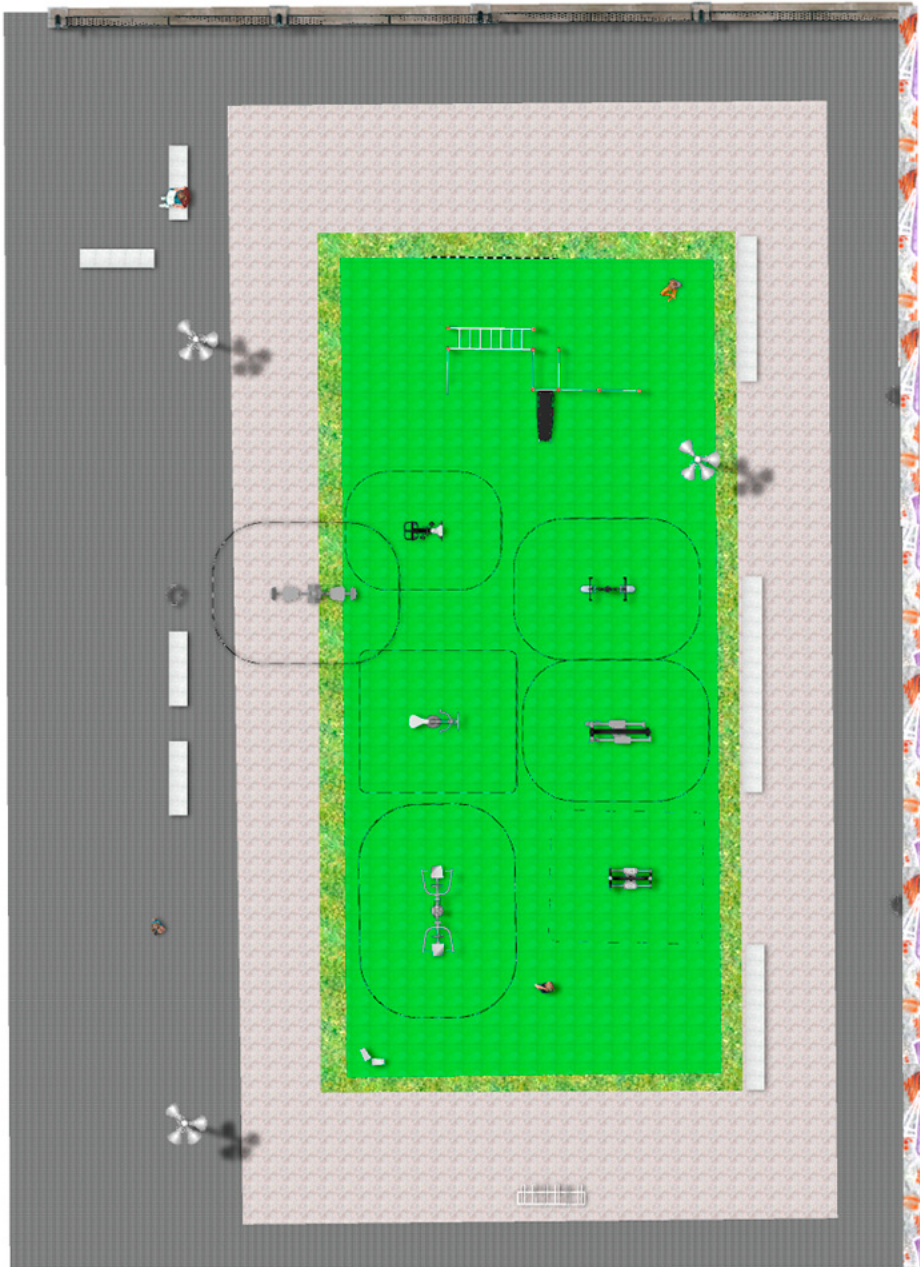

Project

PROJ-019-2018

Surface: 150 m²

Email: info@benito.com

Telephone: +34 93 852 1000

BENITO
-Playground Equipment

BENITO
-Playground Equipment

BENITO
-Playground Equipment