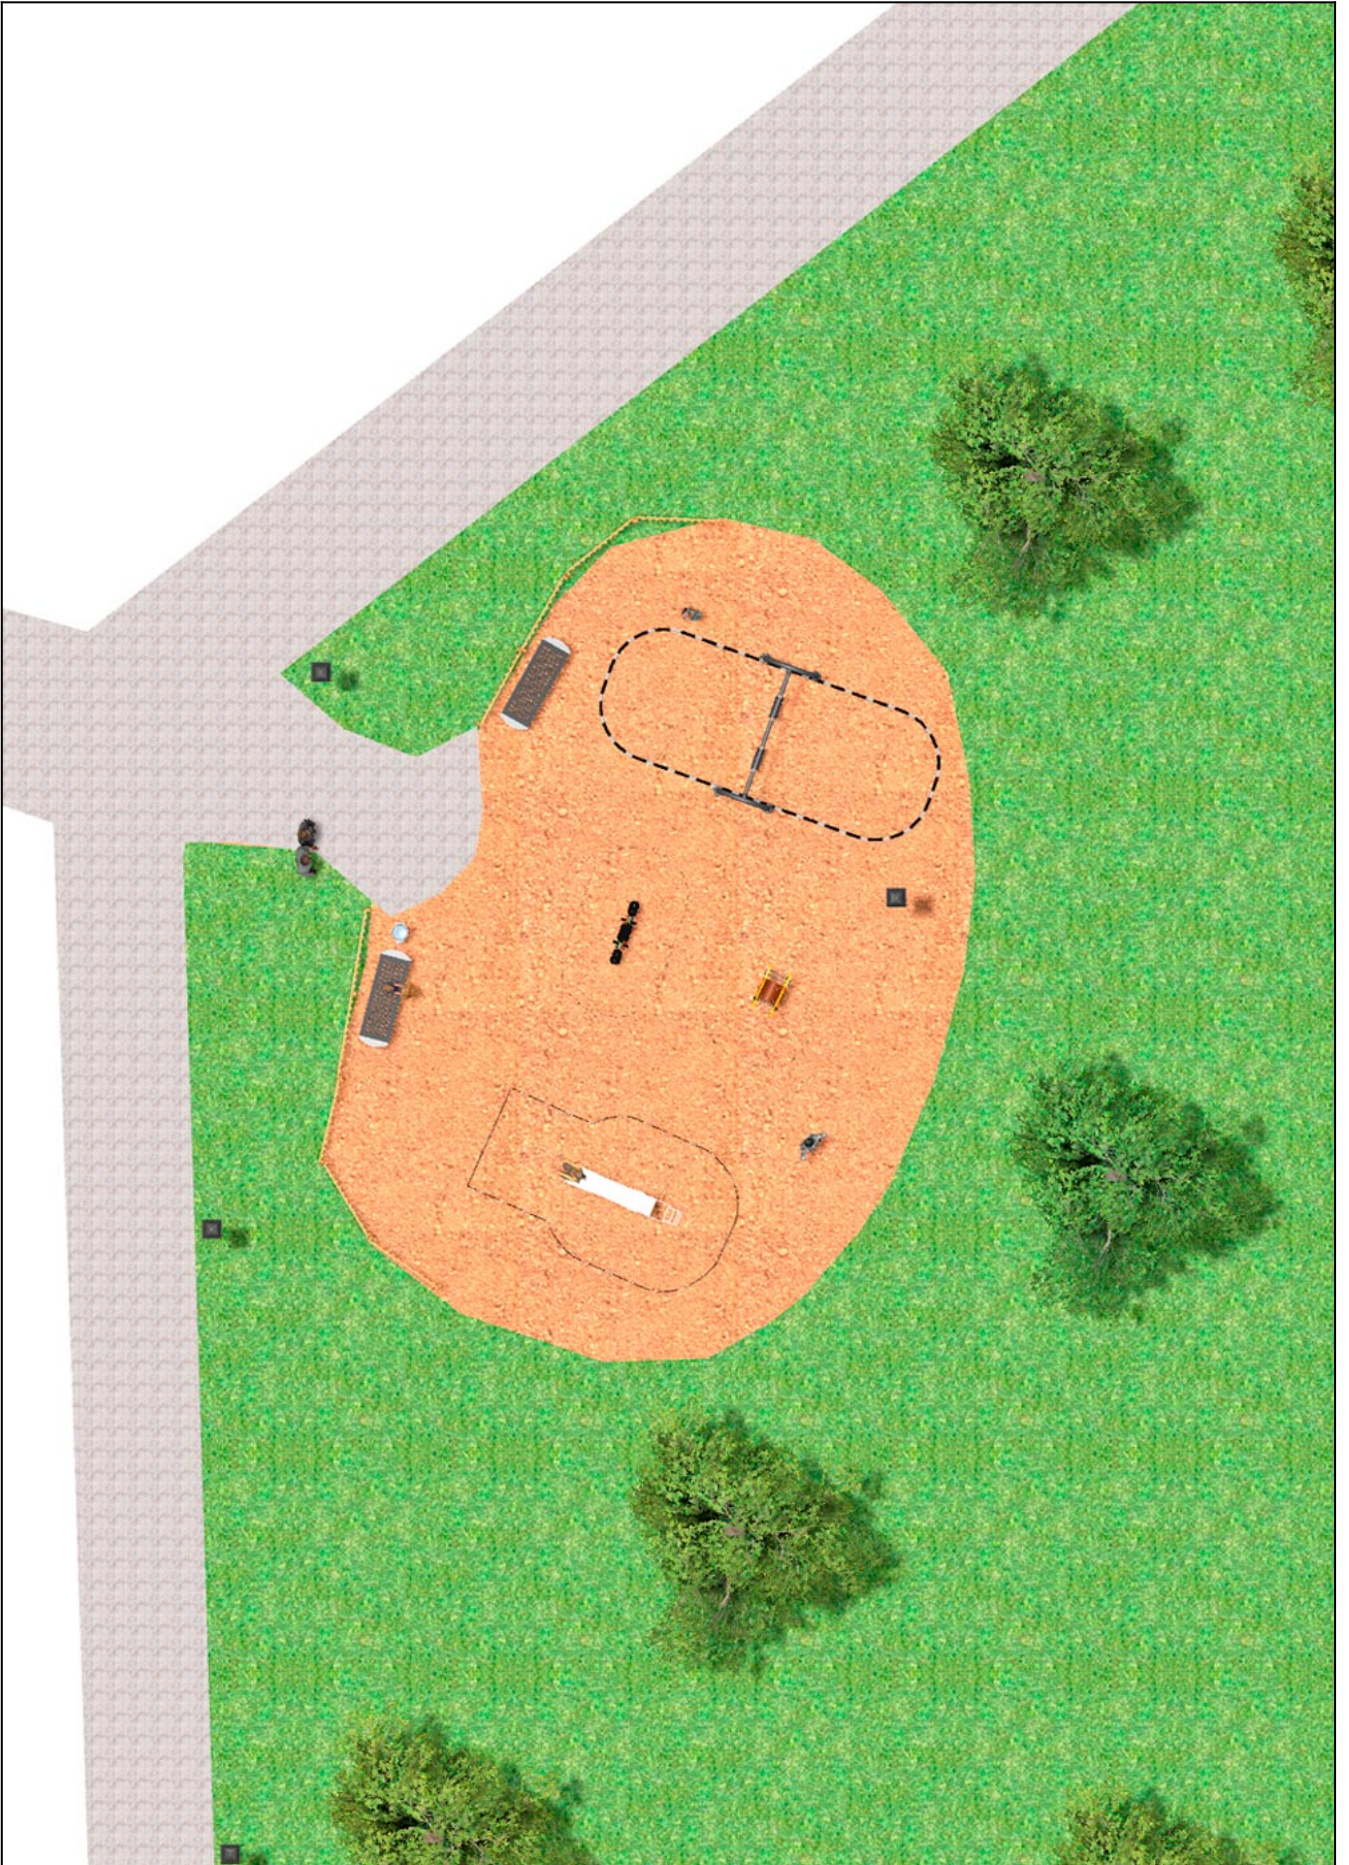

BENITO

-Playground Equipment

Project

PROJ-034-2018

Surface: 225 m²

Email: info@benito.com

Telephone: +34 93 852 1000

BENITO
-Playground Equipment

BENITO
-Playground Equipment

BENITO
-Playground Equipment

Product	Description
<p>JT01</p> 	<p>Cloud Panels, HDPE: high-density polyethylene characterised by its resistance to chemical abrasives. As a polymer, it is unaffected by corrosion. Due to its light elastic nature, it offers high resistance to impact, making it very difficult to break.</p> <p>Data Sheet Certificate Certificate Conformity</p>
<p>JKSP20000</p> 	<p>Curvo Swings for children made of different materials such as wood and steel. Resistant to abrasion, corrosion and bad weather conditions.</p> <p>Data Sheet JKSP20000 Certificate Certificate Conformity</p>
<p>JFS08</p> 	<p>Maia Fun and educative spring swing for children. Made of resistant materials according to the EN1176 standard.</p> <p>Data Sheet Certificate Certificate Conformity</p>
<p>JFS02</p> 	<p>Snoo Panels, HDPE: High-density polyethylene characterized by its resistance to chemical abrasives and unaffected by corrosion as it is a polymer. Due to its light, elastic nature, it offers high resistance to impact, making it very difficult to break.</p> <p>Data Sheet Certificate Certificate Conformity</p>