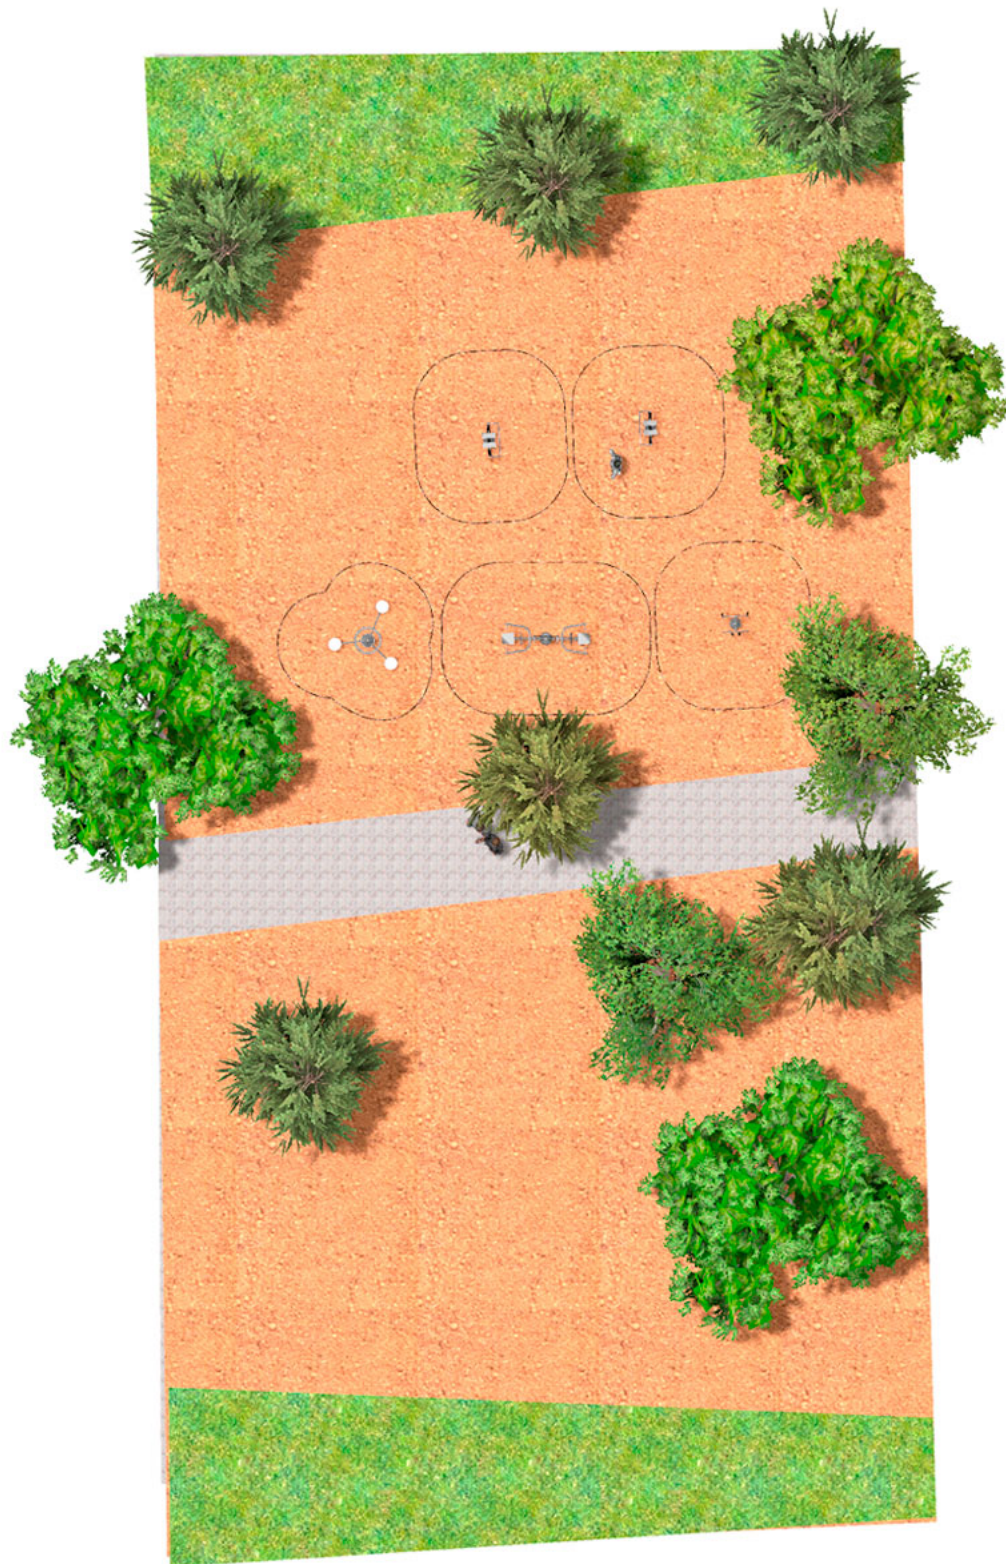

BENITO

–Playground Equipment

Project

PROJ-034-2021

Surface: 385 m²

Email: info@benito.com

Telephone: +34 93 852 1000

BENITO
-Playground Equipment