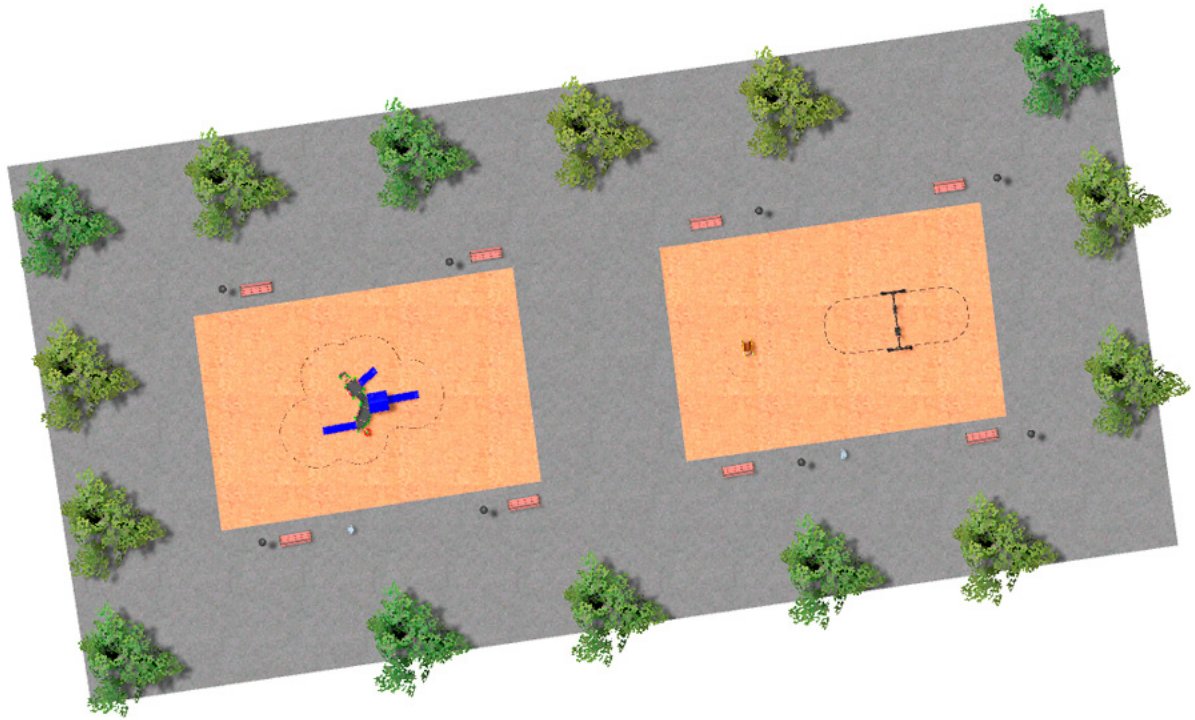

BENITO

–Playground Equipment

Project

PROJ-035-2018

Surface: 430 m²

Email: info@benito.com

Telephone: +34 93 852 1000

BENITO
-Playground Equipment

BENITO
-Playground Equipment

BENITO
-Playground Equipment

| Product | Description |
|----------------------------------------------------------------------------------------------------|----------------------------------------------------------------------------------------------------------------------------------------------------------------------------------------------------------------------------------------------------------------------------------------------|
| <p>JCF20</p>  | <p>Modus L The Modus collection includes large structures at a very competitive price. Made of powder painted metal posts and UV-resistant rotomoulding parts, which hardly deteriorate over time.</p> <p>Data Sheet JCF20 Certificate</p> |
| <p>JFS08</p>  | <p>Maia Fun and educative spring swing for children. Made of resistant materials according to the EN1176 standard.</p> <p>Data Sheet Certificate Certificate Conformity</p> |
| <p>JKSP11000</p>  | <p>Curvo Mixto Swings for children made of different materials such as wood and steel. Resistant to abrasion, corrosion and bad weather conditions.</p> <p>Data Sheet Certificate Certificate Conformity</p> |