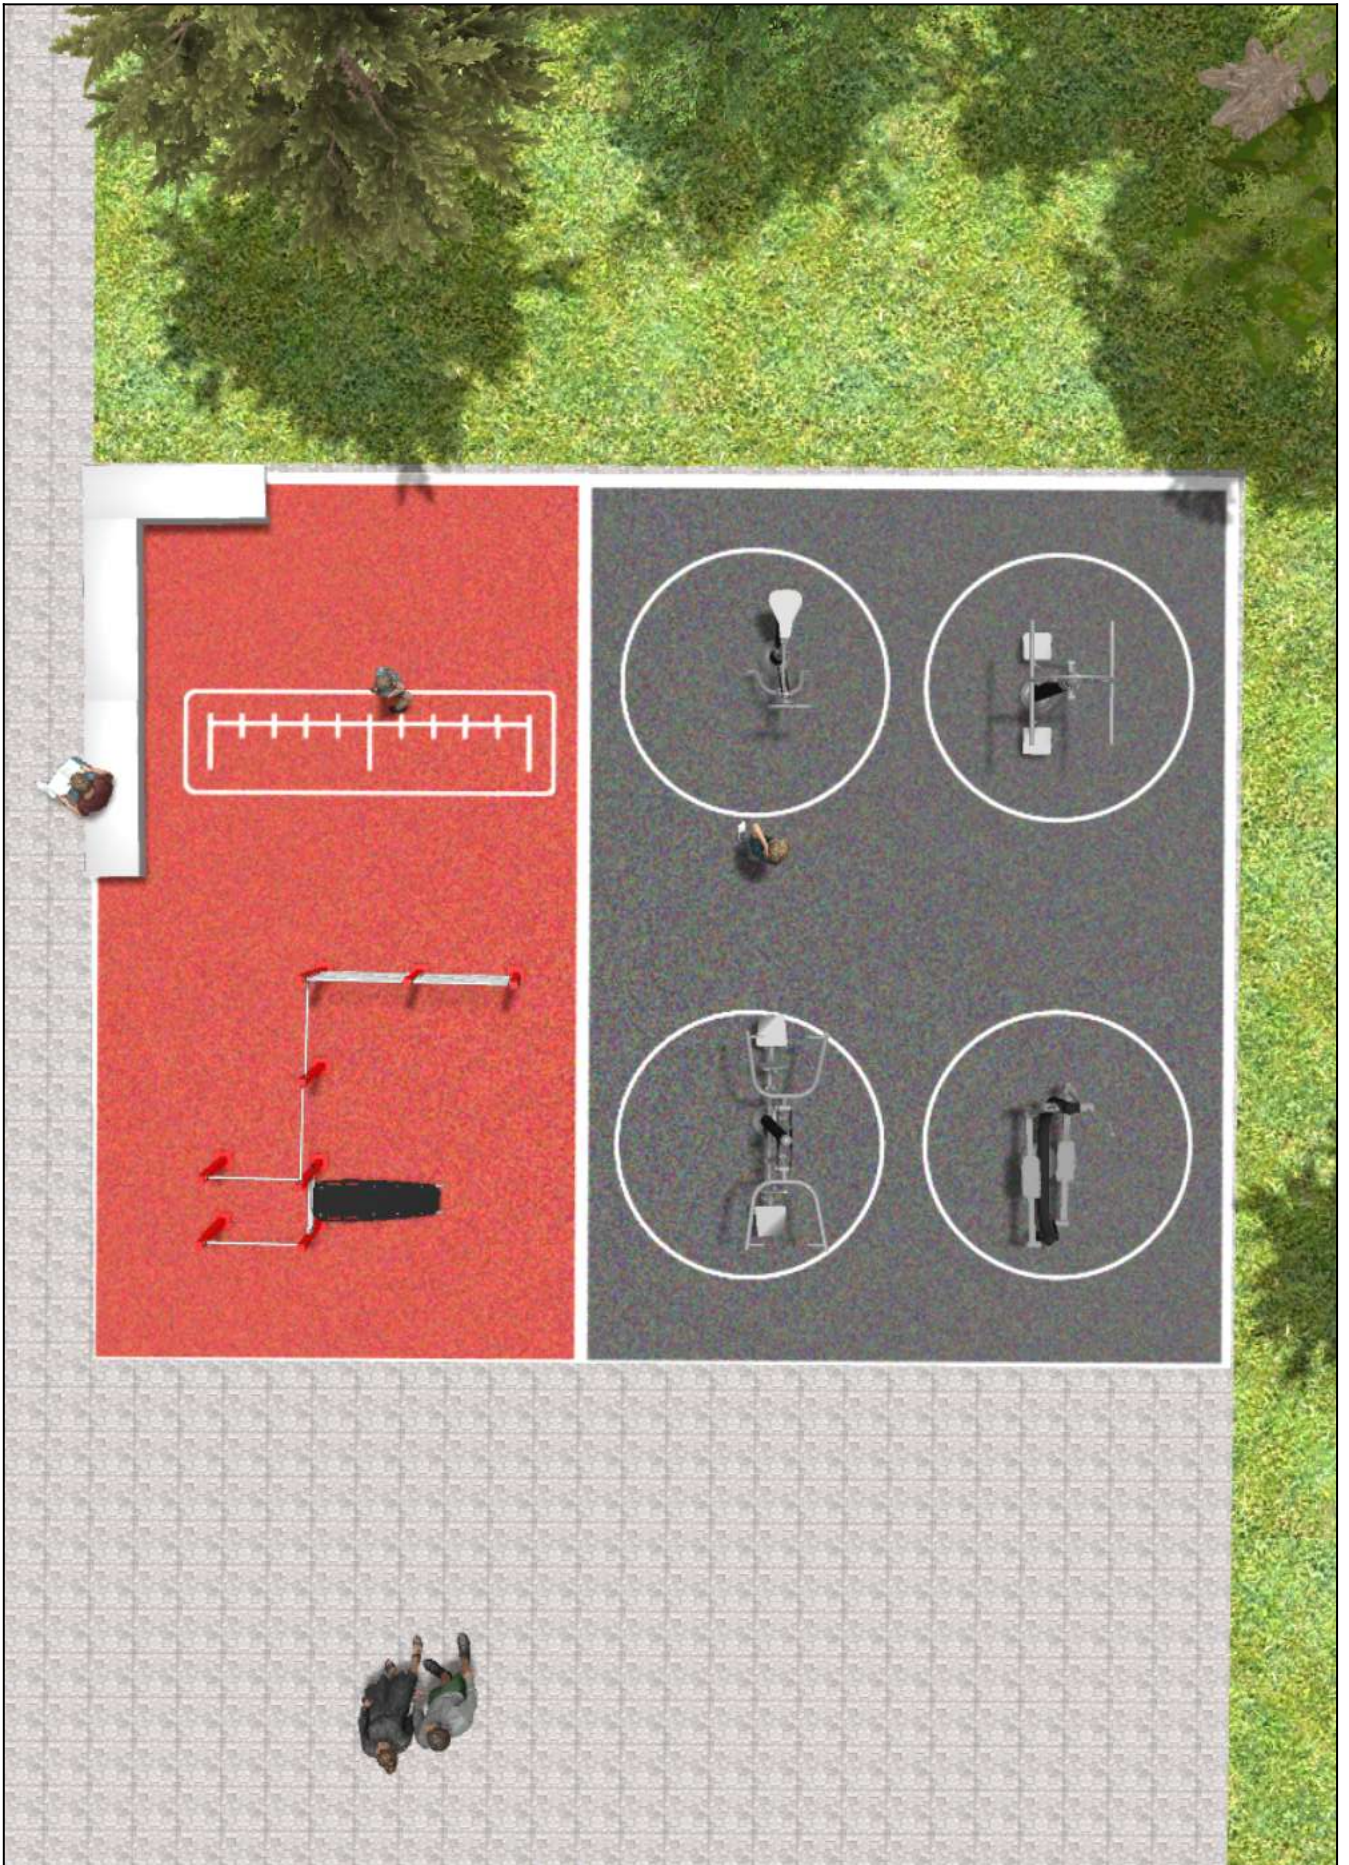

## Project

PROJ-175-2021

Surface: 130 m<sup>2</sup>

Email: [info@benito.com](mailto:info@benito.com)

Telephone: +34 93 852 1000

**BENITO**  
-Playground Equipment

**BENITO**  
-Playground Equipment

**BENITO**  
-Playground Equipment