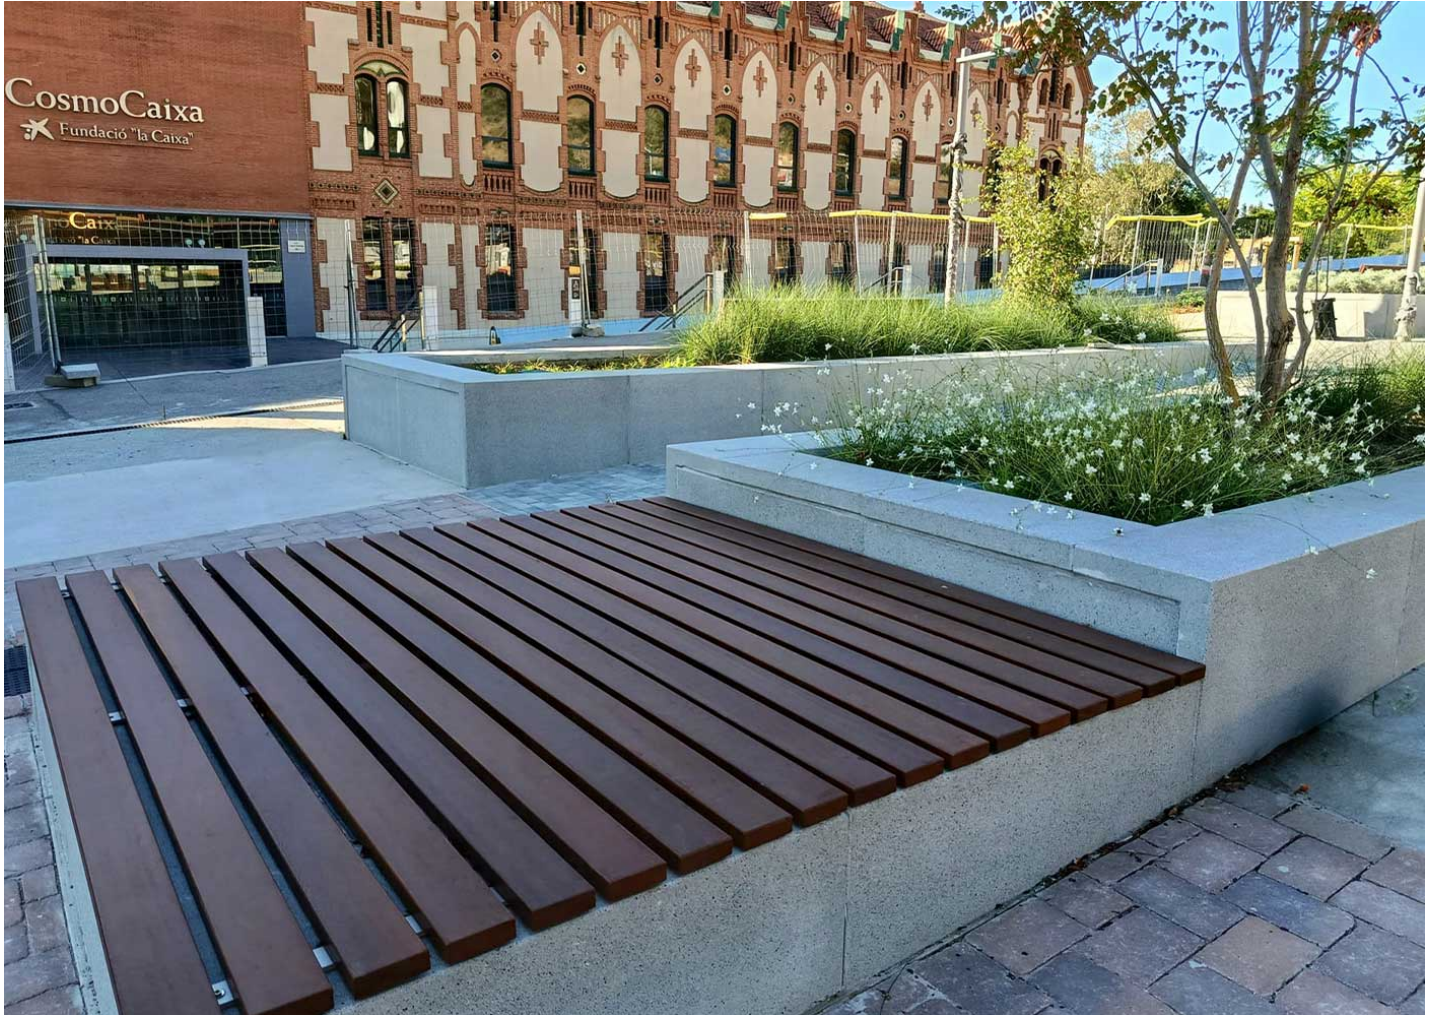

Outside the **CosmoCaixa in Barcelona**, one of Europe's leading science museums and a benchmark in scientific outreach promoted by the "la Caixa" Foundation, a public-space upgrade has been carried out to enhance visitor comfort. The exterior area now includes **wooden-slat decking**, creating generous and comfortable spaces where visitors can rest, wait or enjoy the landscaped surroundings.