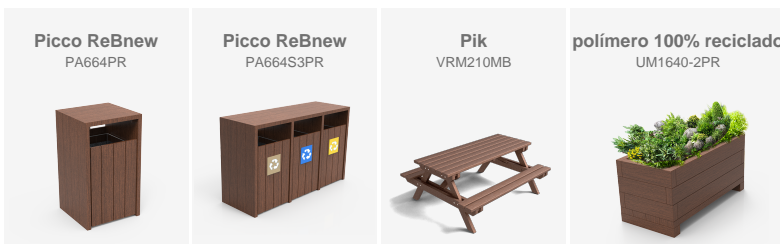

Barcelona (Spain)

Street furniture from the Petrus collection by BENITO at the seaside.

El Perelló (Spain)

BENITO

-Site Furnishing

Barcelona (Spain)

Wooden decking has been installed outside CosmoCaixa, while the interior now features PIK picnic tables in ReBnew, ReBnew planters, and PICCO four-compartment bins to ensure efficient recycling.