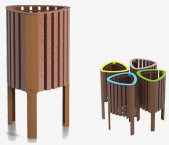

BENITO

-Site Furnishing

Barcelona (Spain)

Installation in Barcelona, near the port, with picnic tables, planters, and GEA litter bins made of ReBnew material, resistant to coastal corrosion.

GEA
PA663

Pik
VRM210MB