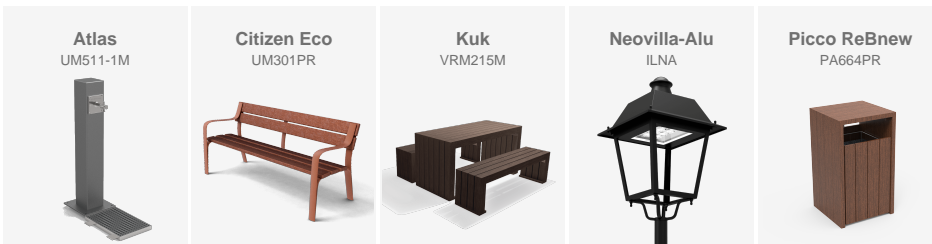

An intervention that returns the space to people and enhances urban heritage.

BENITO

info@benito.com
tel. 93 852 1000

BENITO

-Site Furnishing

Valencia (Spain)

Turnkey installation in the province of Valencia with Rebnew elements and Neovilla-Alu luminaires, designed to promote the rest and well-being of citizens in urban spaces.

The square has been equipped with picnic tables, benches, and waste bins from the Rebnew range, all made from recycled materials from the yellow container, ensuring high quality and guaranteeing durability and resistance to outdoor conditions. Additionally, an Atlas fountain has been installed, which adds a functional touch, along with lighting from Neovilla-Alu luminaires, which not only provide efficient and low-consumption light but also add a modern and elegant design element to the environment.