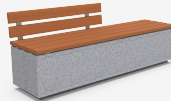

**MADERA 1 Nest**  
JL1500010

**Klasik 5**  
JK005B

**Kube**  
UM372

**Kube Plus**  
UM372LP

**Petrus**  
UM1619

**Piona**  
JFS09

**Tomsk**  
ABLTM

In this new play area, located in a residential zone of Vilafranca del Penedès, in the province of Barcelona, a comprehensive intervention has been carried out with the aim of offering a safe, attractive, and functional space for children and their families. Among the installed elements are the Piona seesaw, the modular play structure Klasik 5, which allows for multiple activities and encourages group play, and a wooden nest swing, perfect for enjoying both individually or in a group.