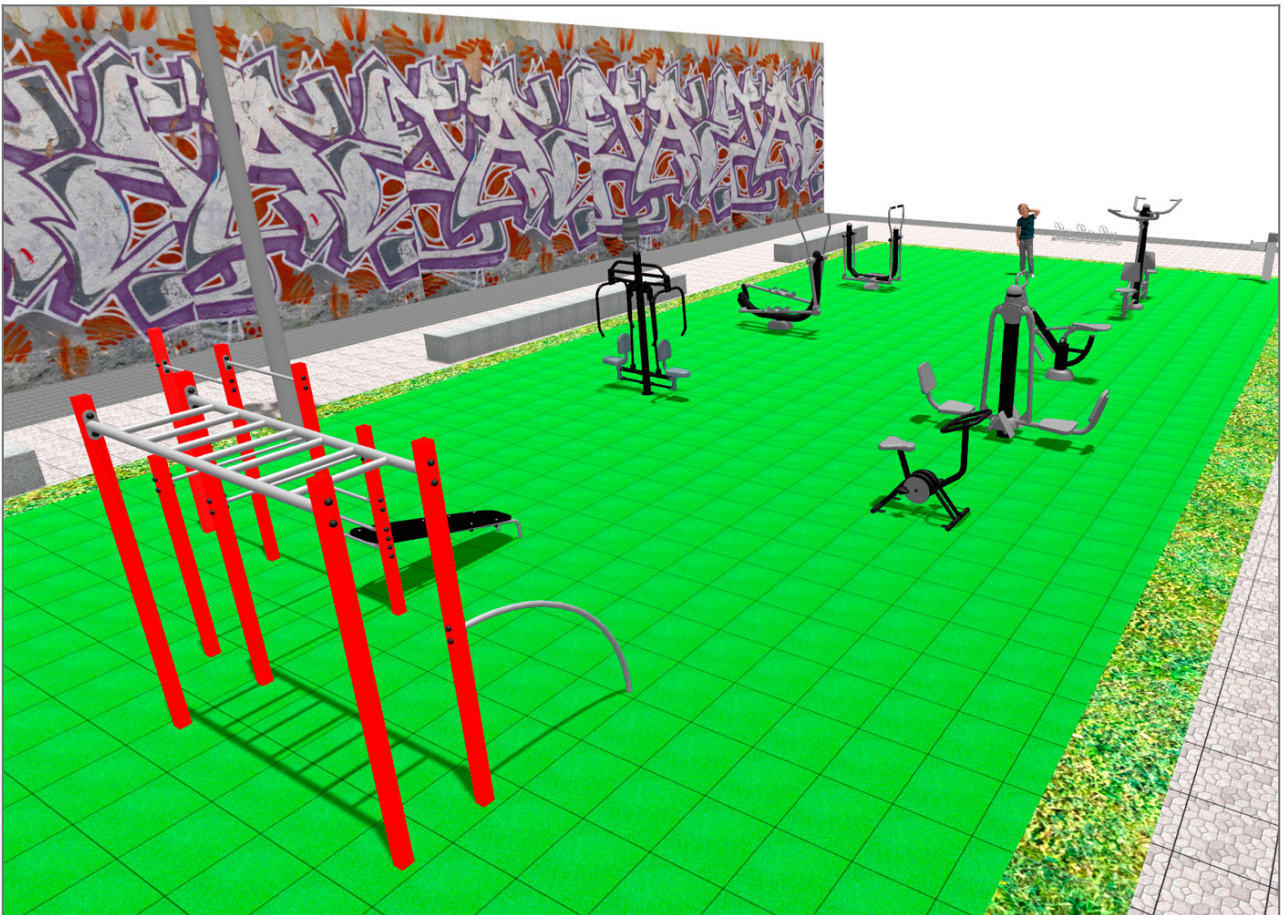

Product	Description
<p>JSA002N</p> 	<p><b>Extension</b>  The <b>healthy elements manufactured by BENITO</b> enable people to exercise in both public and private spaces, increasing their well-being and quality of life while boosting health and social relations.  - <b>Health functions:</b> improving cardiovascular and respiratory functions, strengthening muscles and enhancing agility, flexibility and coordination of movements.  - <b>Social functions:</b> creating leisure activities, promoting social integration and a more intensive recreational use of public spaces.</p> <p><a href="#">Data Sheet</a> <a href="#">Certificate</a></p>
<p>JSA003N</p> 	<p><b>Chest Press</b>  <b>BENITO's healthy elements</b> allow older people and adults to practice sports in both public and private spaces, allowing people to increase their well-being and quality of life, promoting health and social relationships.  - <b>Health functions</b>, cardiovascular and respiratory improvement, muscle strengthening, agility, flexibility and coordination of movements.  - <b>Social functions</b> , creation of leisure activities, promoting social integration, and greater recreational use of public spaces.</p> <p><a href="#">Data Sheet</a> <a href="#">Certificate</a></p>
<p>JSA006N</p> 	<p><b>Climber</b>  <b>BENITO's healthy elements</b> allow older people and adults to practice sports in both public and private spaces, allowing people to increase their well-being and quality of life, promoting health and social relationships.  - <b>Health functions</b> , cardiovascular and respiratory improvement, muscle strengthening, agility, flexibility and coordination of movements.  - <b>Social functions</b> , creation of leisure activities, promoting social integration, and greater recreational use of public spaces.</p> <p><a href="#">Data Sheet</a> <a href="#">Certificate</a></p>
<p>JSA010N</p> 	<p><b>Pull Down</b>  <b>BENITO's healthy elements</b> allow older people and adults to practice sports in both public and private spaces, allowing people to increase their well-being and quality of life, promoting health and social relationships.  - <b>Health functions</b> , cardiovascular and respiratory improvement, muscle strengthening, agility, flexibility and coordination of movements.  - <b>Social functions</b> , creation of leisure activities, promoting social integration, and greater recreational use of public spaces.</p> <p><a href="#">Data Sheet</a> <a href="#">Certificate</a></p>
<p>JSA014N</p> 	<p><b>Eliptic</b>  The <b>healthy elements manufactured by BENITO</b> enable people to exercise in both public and private spaces, increasing their well-being and quality of life while boosting health and social relations.  - <b>Health functions:</b> improving cardiovascular and respiratory functions, strengthening muscles and enhancing agility, flexibility and coordination of movements.  - <b>Social functions:</b> creating leisure activities, promoting social integration and a more intensive recreational use of public spaces.</p> <p><a href="#">Data Sheet</a> <a href="#">Certificate</a></p>
<p>JCIR23H</p> 	<p><b>Workfit Pro L</b>  BENITO designs and manufactures sports and leisure spaces for exercising and enjoying the outdoors without limitations.  Work-fit PRO is a professional product aimed at people who want to perform <b>intensive exercise to strengthen body and mind</b> .  Each of the designed models contains several elements to allow for diverse and complete exercises to develop complete physical fitness.</p> <p><a href="#">Data Sheet</a> <a href="#">Certificate</a></p>