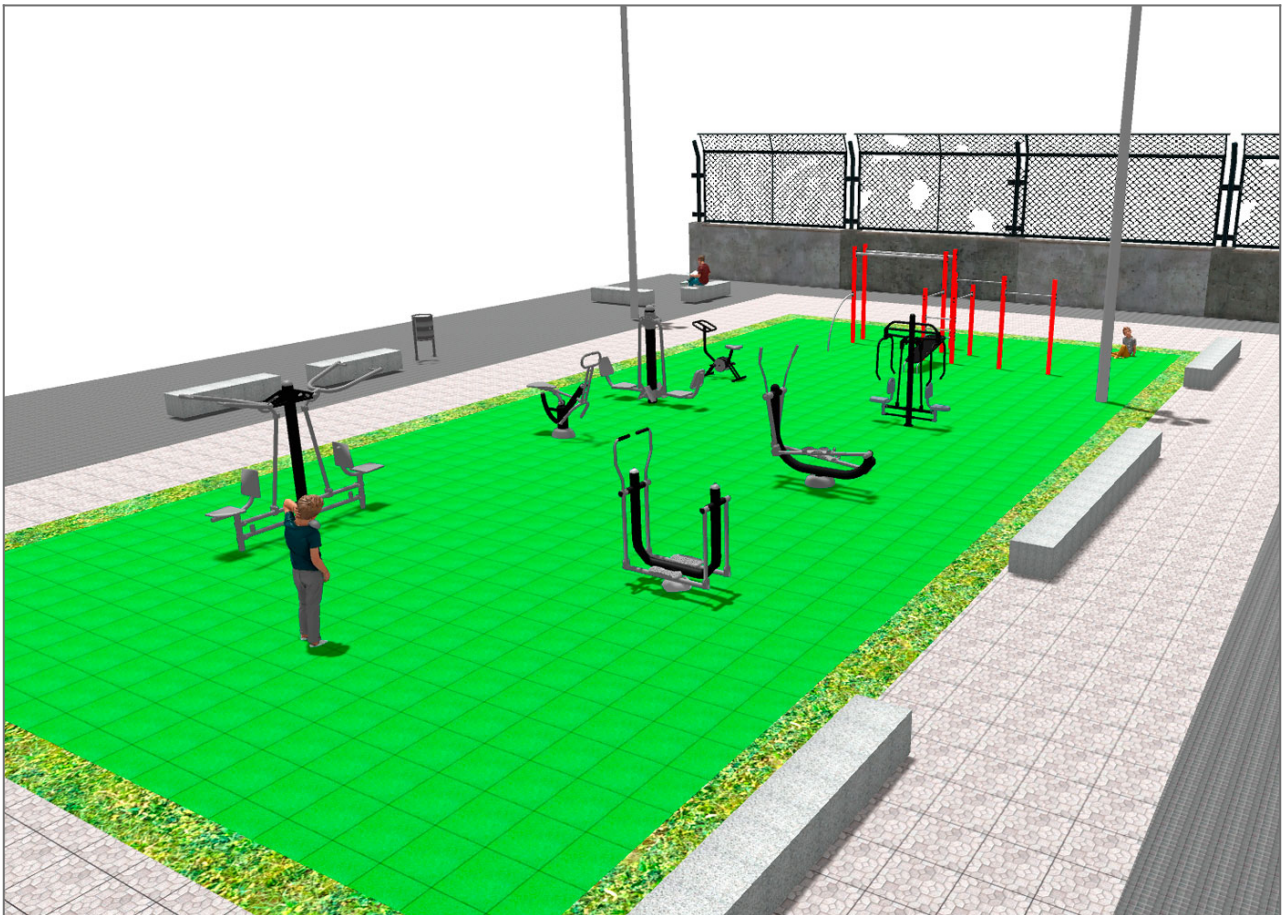

BENITO
-Playground Equipment