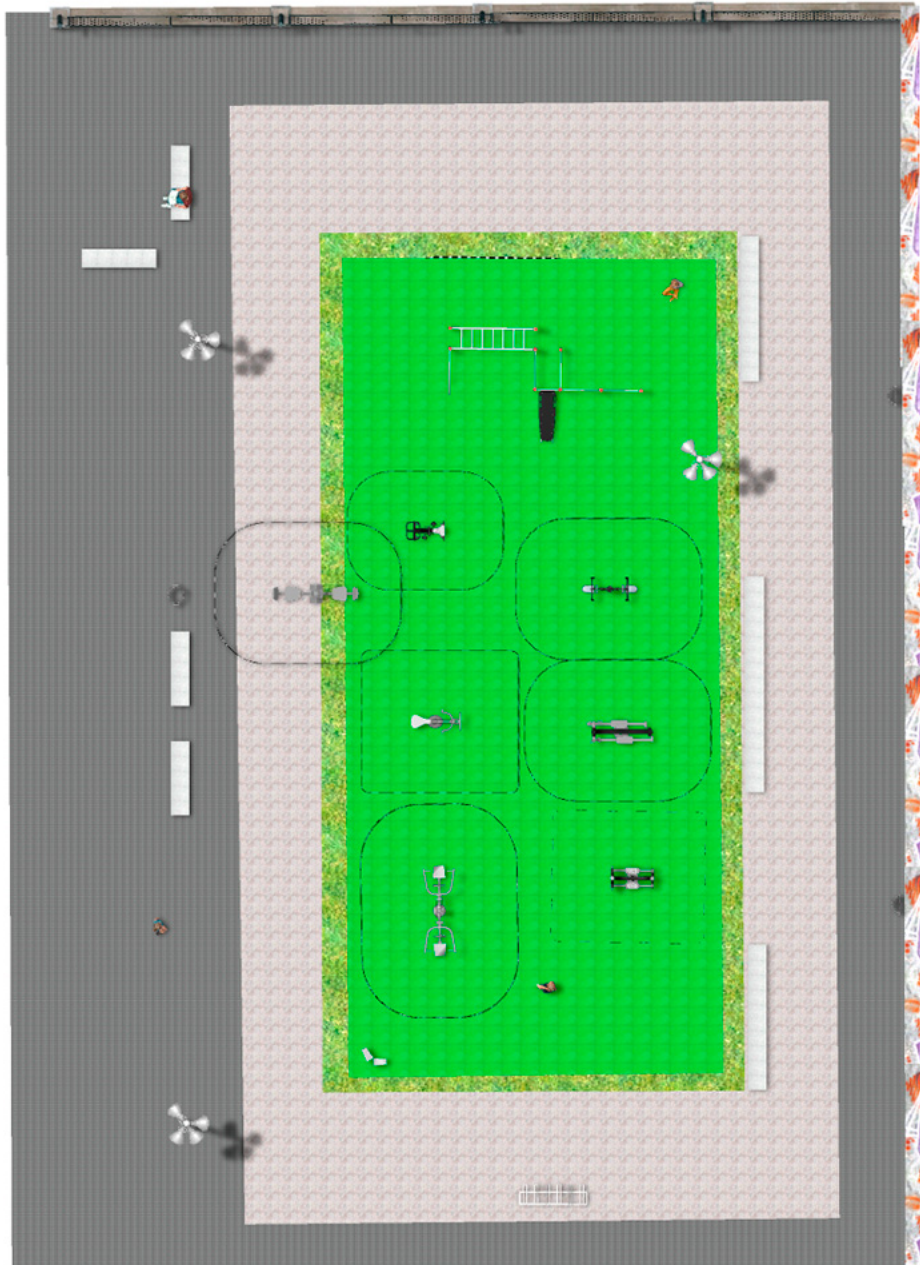

## Project

PROJ-019-2018

Surface: 150 m<sup>2</sup>

Email: [info@benito.com](mailto:info@benito.com)

Telephone: +34 93 852 1000

**BENITO**  
-Playground Equipment

**BENITO**  
-Playground Equipment

**BENITO**  
-Playground Equipment