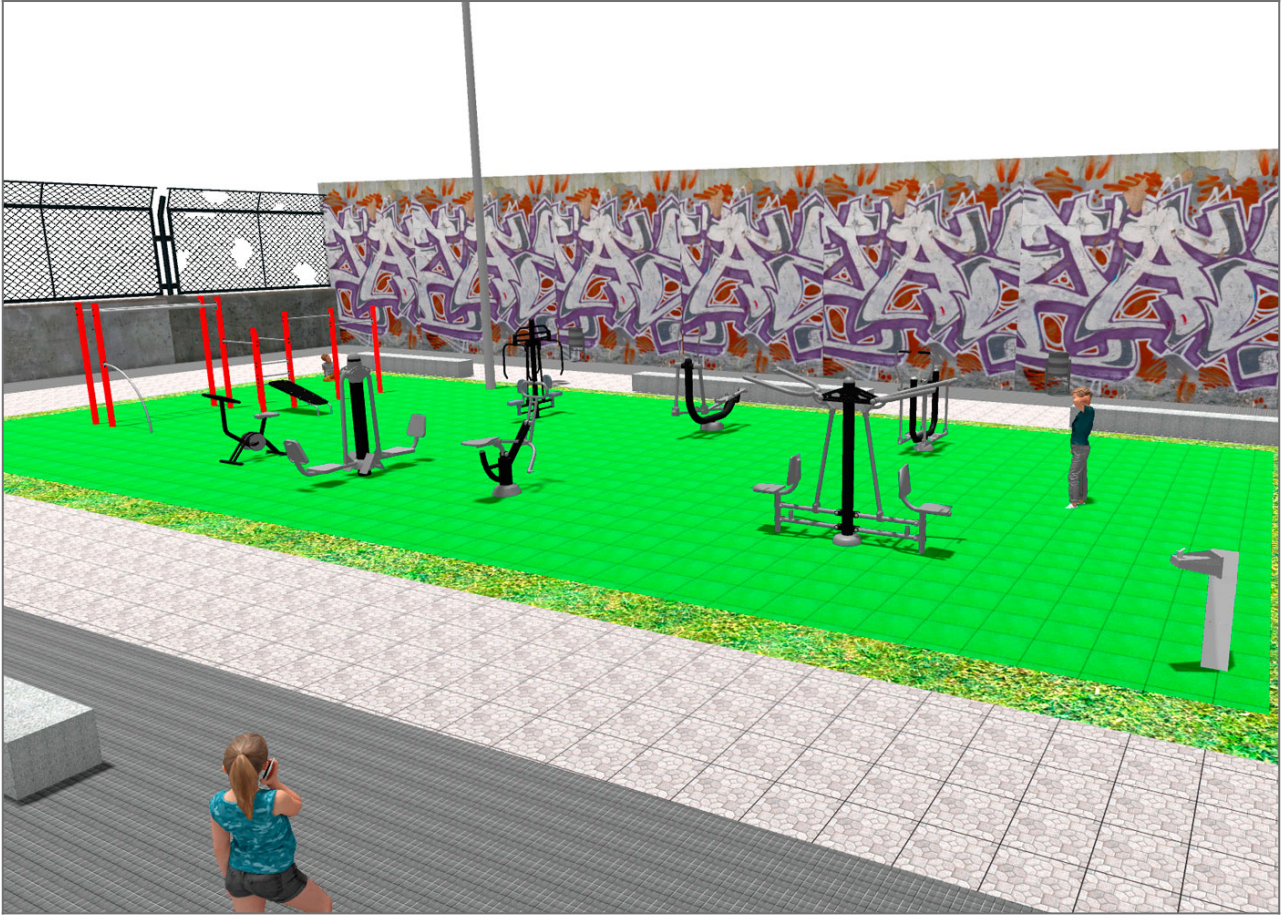

Product	Description
<p>JSA002N</p> 	<p><b>Extension</b>  The <b>healthy elements manufactured by BENITO</b> enable people to exercise in both public and private spaces, increasing their well-being and quality of life while boosting health and social relations.  - <b>Health functions:</b> improving cardiovascular and respiratory functions, strengthening muscles and enhancing agility, flexibility and coordination of movements.  - <b>Social functions:</b> creating leisure activities, promoting social integration and a more intensive recreational use of public spaces.</p> <p><a href="#">Data Sheet</a> <a href="#">Certificate</a></p>
<p>JSA003N</p> 	<p><b>Chest Press</b>  <b>BENITO's healthy elements</b> allow older people and adults to practice sports in both public and private spaces, allowing people to increase their well-being and quality of life, promoting health and social relationships.  - <b>Health functions</b>, cardiovascular and respiratory improvement, muscle strengthening, agility, flexibility and coordination of movements.  - <b>Social functions</b> , creation of leisure activities, promoting social integration, and greater recreational use of public spaces.</p> <p><a href="#">Data Sheet</a> <a href="#">Certificate</a></p>
<p>JSA006N</p> 	<p><b>Climber</b>  <b>BENITO's healthy elements</b> allow older people and adults to practice sports in both public and private spaces, allowing people to increase their well-being and quality of life, promoting health and social relationships.  - <b>Health functions</b> , cardiovascular and respiratory improvement, muscle strengthening, agility, flexibility and coordination of movements.  - <b>Social functions</b> , creation of leisure activities, promoting social integration, and greater recreational use of public spaces.</p> <p><a href="#">Data Sheet</a> <a href="#">Certificate</a></p>
<p>JSA010N</p> 	<p><b>Pull Down</b>  <b>BENITO's healthy elements</b> allow older people and adults to practice sports in both public and private spaces, allowing people to increase their well-being and quality of life, promoting health and social relationships.  - <b>Health functions</b> , cardiovascular and respiratory improvement, muscle strengthening, agility, flexibility and coordination of movements.  - <b>Social functions</b> , creation of leisure activities, promoting social integration, and greater recreational use of public spaces.</p> <p><a href="#">Data Sheet</a> <a href="#">Certificate</a></p>
<p>JSA014N</p> 	<p><b>Eliptic</b>  The <b>healthy elements manufactured by BENITO</b> enable people to exercise in both public and private spaces, increasing their well-being and quality of life while boosting health and social relations.  - <b>Health functions:</b> improving cardiovascular and respiratory functions, strengthening muscles and enhancing agility, flexibility and coordination of movements.  - <b>Social functions:</b> creating leisure activities, promoting social integration and a more intensive recreational use of public spaces.</p> <p><a href="#">Data Sheet</a> <a href="#">Certificate</a></p>
<p>JCIR23H</p> 	<p><b>Workfit Pro L</b>  BENITO designs and manufactures sports and leisure spaces for exercising and enjoying the outdoors without limitations.  Work-fit PRO is a professional product aimed at people who want to perform <b>intensive exercise to strengthen body and mind</b> .  Each of the designed models contains several elements to allow for diverse and complete exercises to develop complete physical fitness.</p> <p><a href="#">Data Sheet</a> <a href="#">Certificate</a></p>