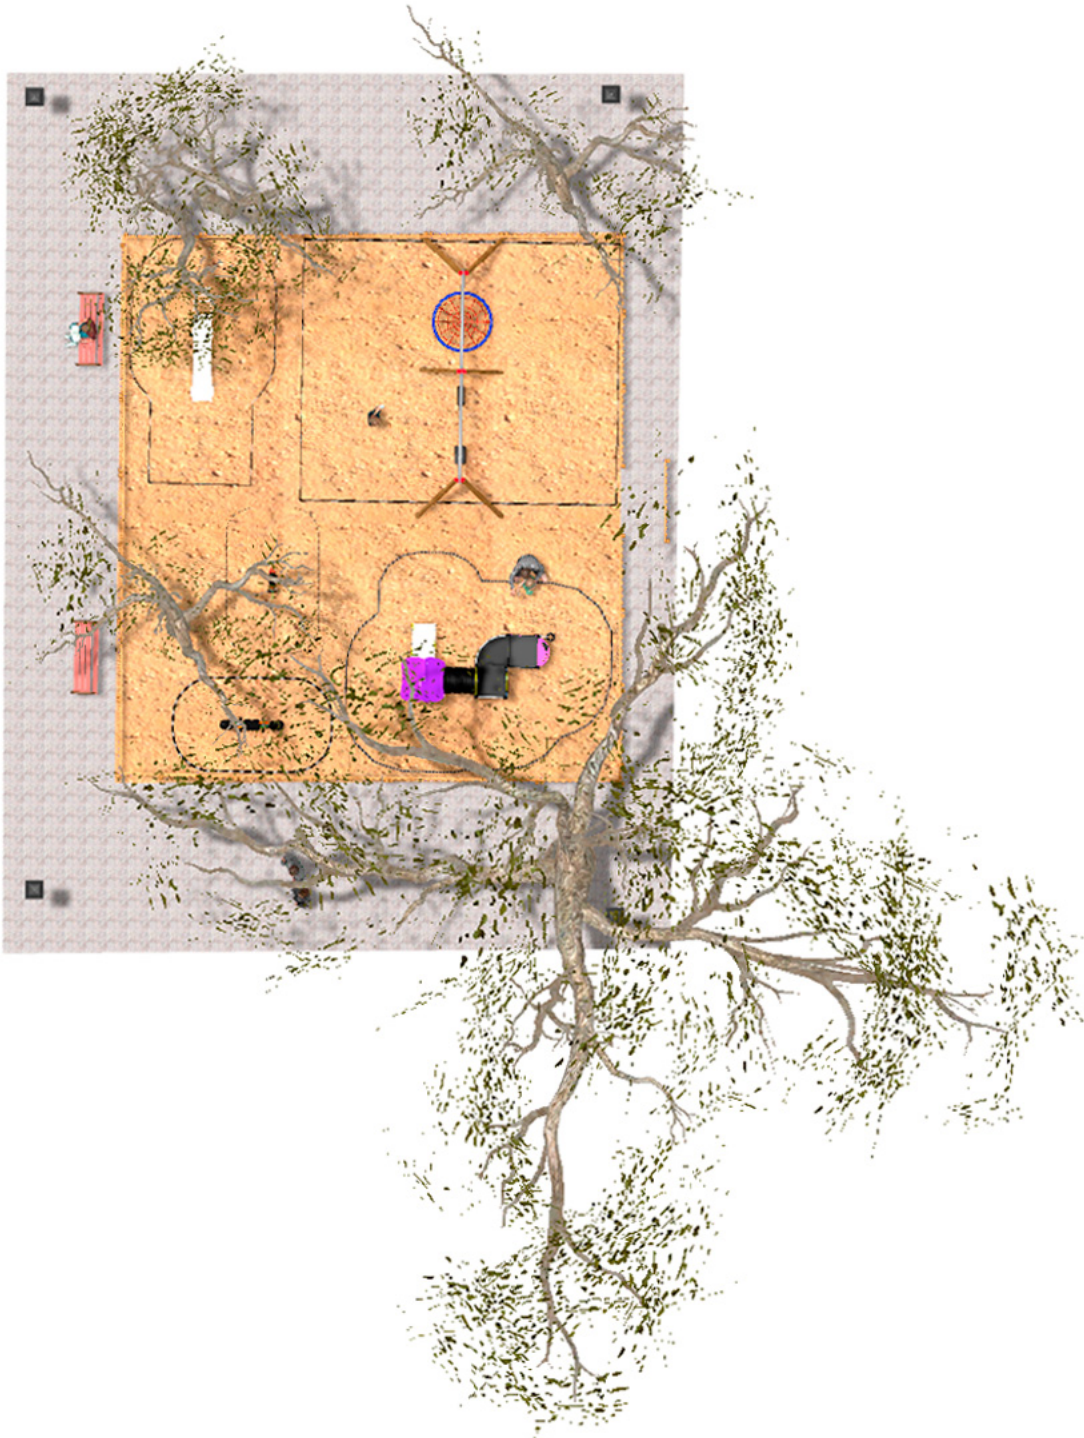

Project

PROJ-057-2021

Surface: 155 m²

Email: info@benito.com

Telephone: +34 93 852 1000

BENITO
-Playground Equipment

BENITO
-Playground Equipment

BENITO
-Playground Equipment

| Product | Description |
|--|--|
| <p>JL2311010</p>  | <p>Combo 6 Swings for children made of different materials such as wood and steel. Resistant to abrasion, corrosion and bad weather conditions.</p> <p>Data Sheet Certificate Certificate Conformity</p> |
| <p>JPVA03</p>  | <p>Artic 3 The ARTIC collection is functional and compact. It consists on modular tower combinations for the smallest to the eldest children. Ideal for space limited playground areas and to combine different elements in larger spaces too.</p> <p>Data Sheet JPVA03 Certificate</p> |
| <p>JT01</p>  | <p>Cloud Panels, HDPE: high-density polyethylene characterised by its resistance to chemical abrasives. As a polymer, it is unaffected by corrosion. Due to its light elastic nature, it offers high resistance to impact, making it very difficult to break.</p> <p>Data Sheet Certificate Certificate Conformity</p> |
| <p>JFS02</p>  | <p>Snoo Panels, HDPE: High-density polyethylene characterized by its resistance to chemical abrasives and unaffected by corrosion as it is a polymer. Due to its light, elastic nature, it offers high resistance to impact, making it very difficult to break.</p> <p>Data Sheet Certificate Certificate Conformity</p> |
| <p>JFS103</p>  | <p>Donkey Fun and educative spring swing for children. Made of resistant materials according to the EN1176 standard.</p> <p>Data Sheet Certificate Certificate Conformity</p> |