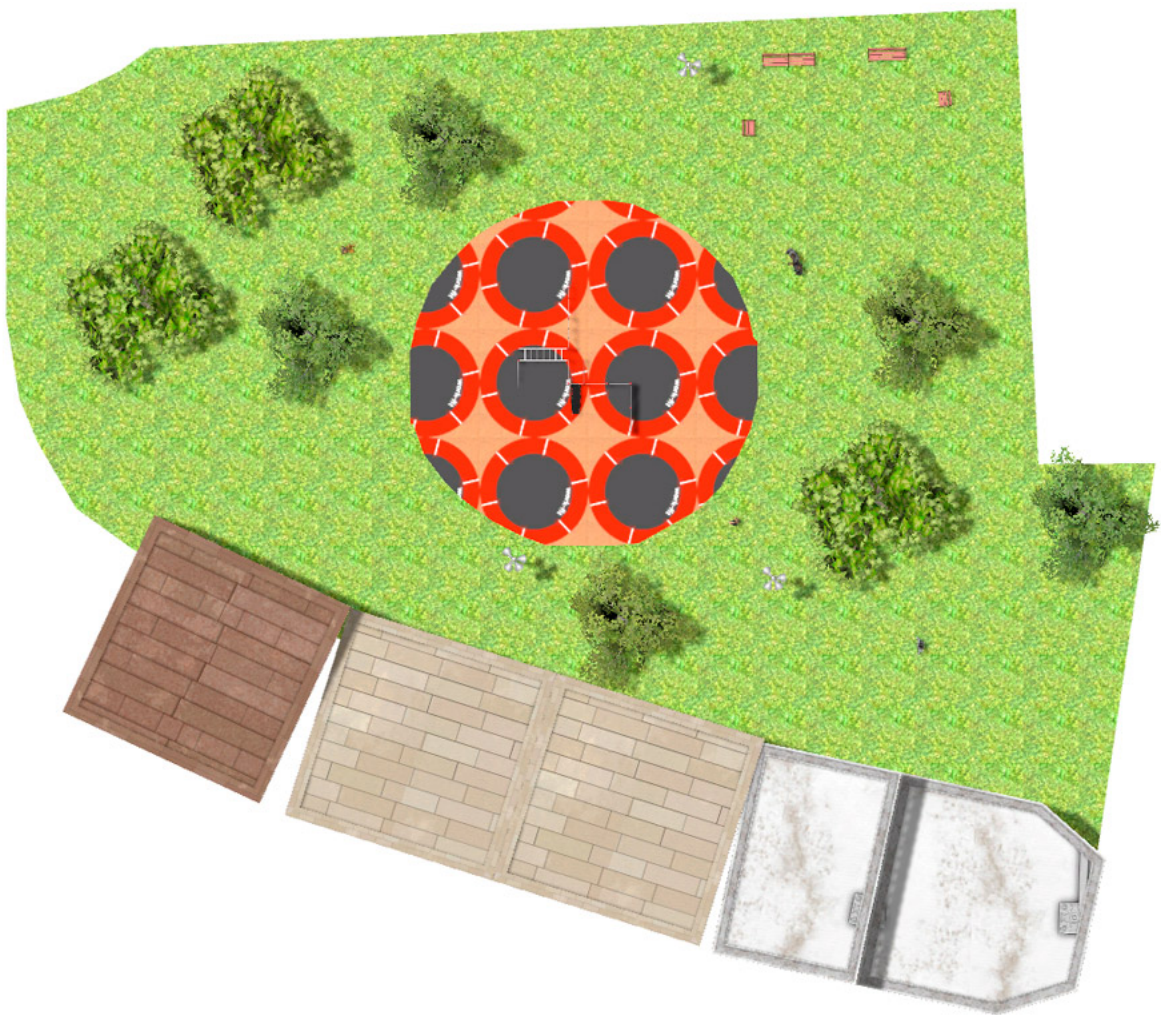

BENITO

-Playground Equipment

Project

PROJ-062-2018

Surface: 255 m²

Email: info@benito.com

Telephone: +34 93 852 1000

BENITO
-Playground Equipment

BENITO
-Playground Equipment

BENITO
-Playground Equipment

Product	Description
<p data-bbox="172 159 272 185">JCIR21H</p> 	<p data-bbox="368 159 555 185">Workfit Pro XXL</p> <p data-bbox="368 190 1453 275">BENITO designs and manufactures sports and leisure areas for exercising and enjoying the outdoors. Work-fit PRO is a professional product intended for people who want to do intensive exercise to strengthen their mind and body.</p> <p data-bbox="368 280 1469 333">Each model includes several elements to do different comprehensive exercises thus developing a good physical condition.</p> <p data-bbox="368 360 627 387">Data Sheet Certificate</p>