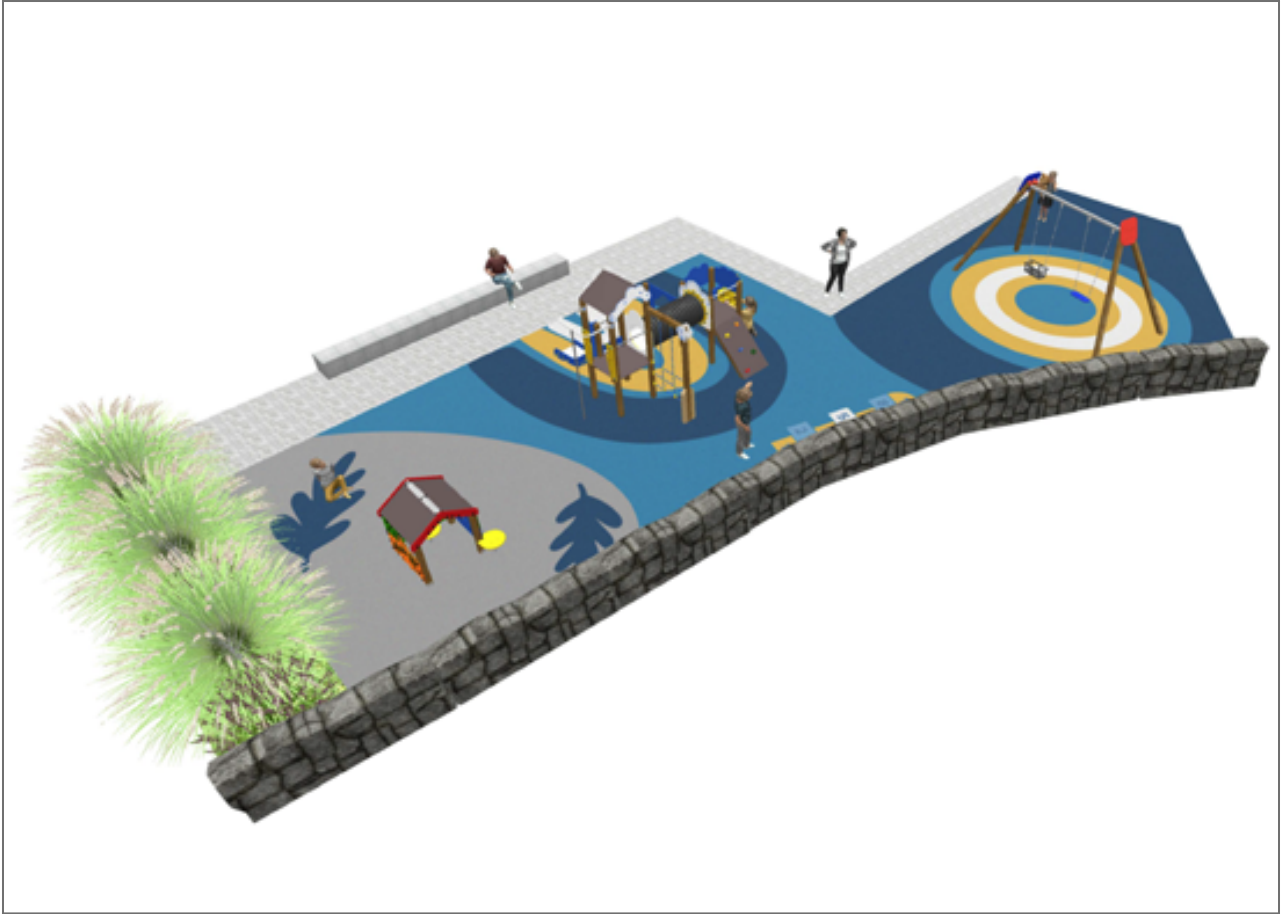

# BENITO

–Playground Equipment

## Project

PROJ-128-2022

Surface: 145 m<sup>2</sup>

Email: [info@benito.com](mailto:info@benito.com)

Telephone: +34 93 852 1000

**BENITO**  
-Playground Equipment

**BENITO**  
-Playground Equipment

**BENITO**  
-Playground Equipment

**BENITO**  
-Playground Equipment

Product	Description
<p>JCC</p> 	<p><b>Caucho Continuo</b>  High-quality, non-slip, non-toxic, and eco-friendly rubber, RECYCLED AND RECYCLABLE. Our continuous rubber flooring is manufactured using high-quality materials in accordance with current European safety standard EN-1177.</p> <p><a href="#">Data Sheet JCC</a></p>
<p>JEDU01</p> 	<p><b>Vila</b>  The EDUCA collection for the youngest ones: play and learn. Recognising farm animals.</p> <p><a href="#">Data Sheet JEDU01</a> <a href="#">Certificate</a></p>
<p>JEDU07</p> 	<p><b>Rayo</b>  The EDUCA collection for little ones: play and learn. Begin to familiarise themselves with the weather: rain, sun, clouds... Very clear concepts for an adult but a very interesting discovery for little ones.</p> <p><a href="#">Data Sheet</a> <a href="#">Certificate</a></p>
<p>JL1511000</p> 	<p><b>MADERA 1 Flat 1 Cradle</b>  Swings for children made of different materials such as wood and steel. Resistant to abrasion, corrosion and bad weather conditions.</p> <p><a href="#">Data Sheet JL1511000</a> <a href="#">Certificate</a> <a href="#">Certificate Conformity</a></p>