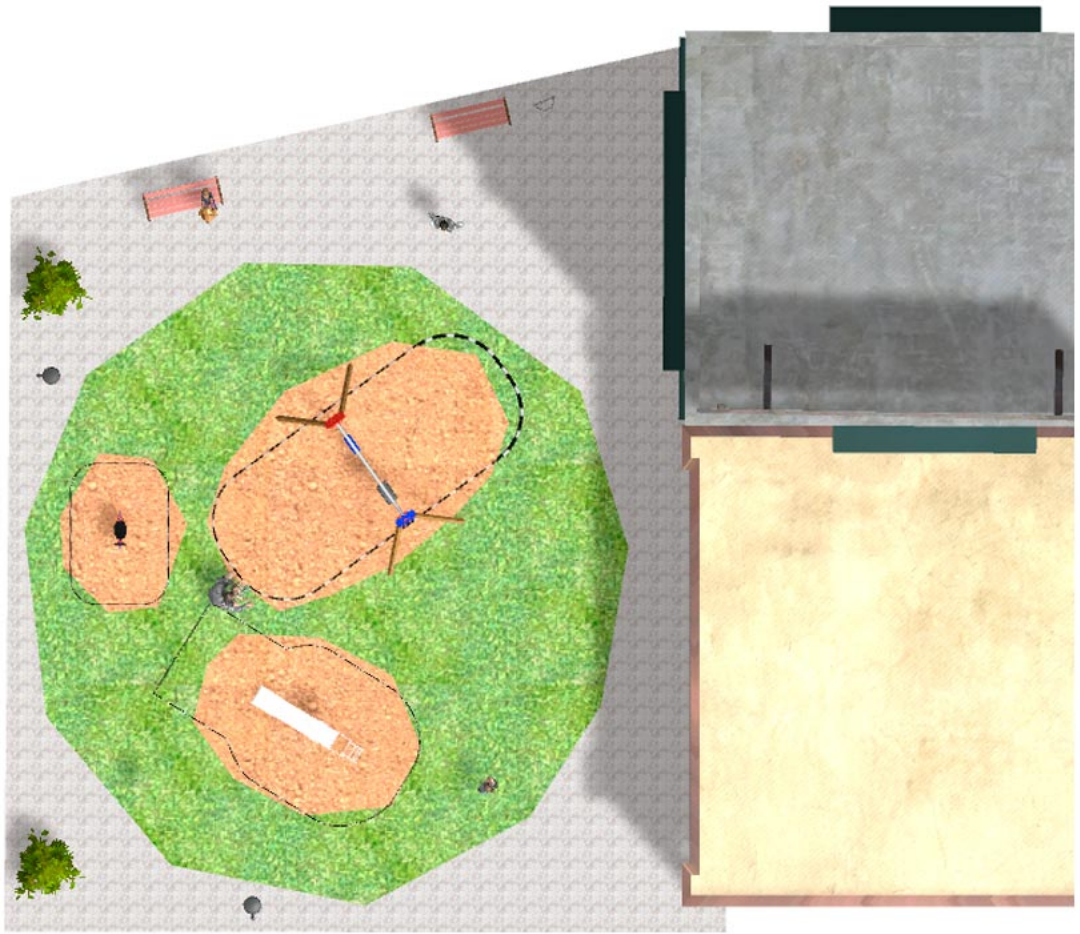

BENITO

-Playground Equipment

Project

PROJ-166-2021

Surface: 155 m²

Email: info@benito.com

Telephone: +34 93 852 1000

BENITO
-Playground Equipment

BENITO
-Playground Equipment

Product	Description
<p>JFS18</p> 	<p>Foca Fun and educative spring swing for children. Made of resistant materials according to the EN1176 standard.</p> <p>Data Sheet Certificate</p>
<p>JL1511000</p> 	<p>MADERA 1 Flat 1 Cradle Swings for children made of different materials such as wood and steel. Resistant to abrasion, corrosion and bad weather conditions.</p> <p>Data Sheet JL1511000 Certificate Certificate Conformity</p>
<p>JT01</p> 	<p>Cloud Panels, HDPE: high-density polyethylene characterised by its resistance to chemical abrasives. As a polymer, it is unaffected by corrosion. Due to its light elastic nature, it offers high resistance to impact, making it very difficult to break.</p> <p>Data Sheet Certificate Certificate Conformity</p>