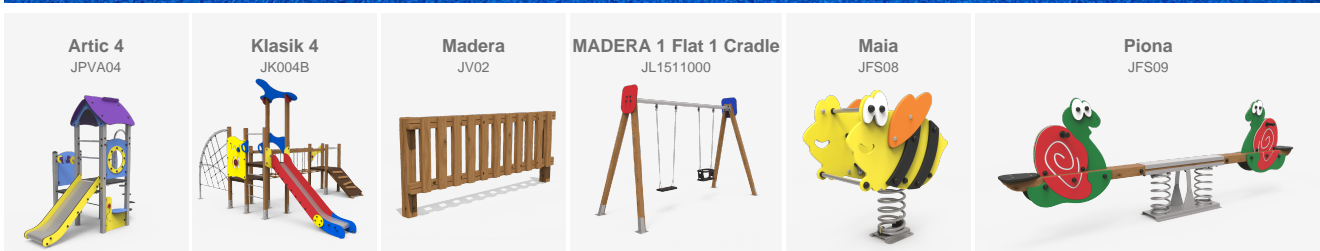

New playground area in the Chana neighbourhood in Granada. This area includes an impressive and colourful surface.

The park becomes a new space to promote family life: the children of the surroundings and all who want can have fun and play outdoors with their parents, grand-parents and friends.

Accessible park which complies with the specifications of playground security regulations; includes play elements adapted to all children.

It comprises a shock-absorbing surface made with a flexible and permeable material, security fences, and a themed element which consists of two platforms connected with a bridge, two towers, climbing nets, stairs, climbing walls and a slide.

The constant improvement and evolution of our products may result in some modifications of the technical specifications and characteristics of the products without prior notice.