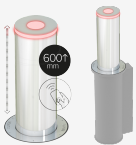

BENITO

-Site Furnishing

Ibiza (Spain)

Installation with bollards from BENITO to control access to downtown Sant Antoni in Ibiza.

BENITO has installed 26 automatic bollards with LED lights to control access to the town of Sant Antoni, in Ibiza, and 24 fixed bollards. Specifically, the bollards with remote opening system have been installed in the streets Vara de Rey, Sant Antoni, Ample, Rossel, Ignasi Riquer, Santa Agnès, Bisbe Torres, Bisbe Cardona, the church square, and the Passeig de Ses Fonts. They open and close the passage with a remote opening system and at times defined by the municipality.

The automatic telescopic bollards are made of stainless steel and have signaling with a red and green LED ring to indicate if access is closed or open, respectively. The project aims to reduce vehicle traffic and improve air quality.