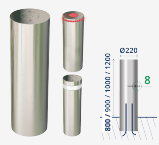

BENITO

-Site Furnishing

Ibiza (Spain)

Installation with bollards from BENITO to control access to downtown Sant Antoni in Ibiza.

BENITO has installed 26 automatic bollards with LED lights to control access to the town of Sant Antoni, in Ibiza, and 24 fixed bollards. Specifically, the bollards with remote opening system have been installed in the streets Vara de Rey, Sant Antoni, Ample, Rossel, Ignasi Riquer, Santa Agnès, Bisbe Torres, Bisbe Cardona, the church square, and the Passeig de Ses Fonts. They open and close the passage with a remote opening system and at times defined by the municipality.

The automatic telescopic bollards are made of stainless steel and have signaling with a red and green LED ring to indicate if access is closed or open, respectively. The project aims to reduce vehicle traffic and improve air quality.