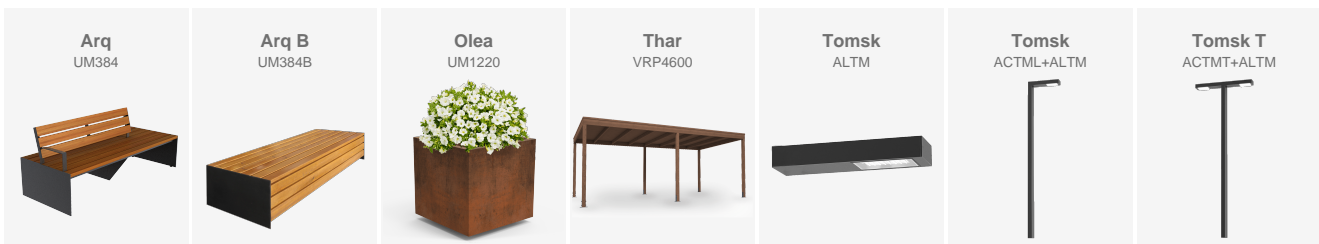

BENITO

info@benito.com
tel. 93 852 1000

BENITO

-Site Furnishing

Huesca (Spain)

Renovation of the square in Sallent de Gállego (Huesca), transformed into an integrated pedestrian space with new lighting, urban furniture and seating areas.