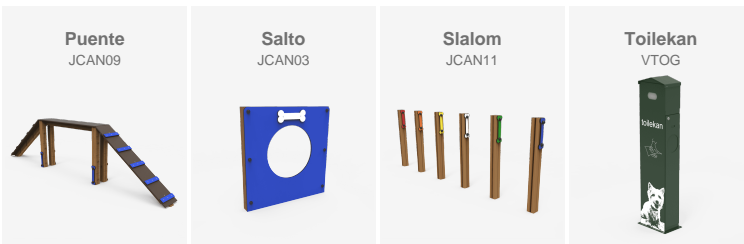

New agility park for dogs in Palm Island, Dubai! Equipped with fences and Toilekan, with bags for picking up waste.

Dubai (UAE)

New agility park for dogs in Palm Island, Dubai! Equipped with fences and Toilekan, with bags for picking up waste.

New Dog Agility Park in Palm Island, Dubai. This innovative space is designed for the enjoyment of pets, offering a unique place where dogs can exercise and have fun outdoors. Located in Palm Island of Dubai, artificial islands currently under construction, which are among the largest of their kind in the world. This park features high-quality finishes, including fences and Toilekan, along with waste bags, ensuring a clean and safe environment for all visitors. The park elements are designed with fun and dog training in mind. With features like the "Salto," the "Puente," and the "Slalom," each element offers a unique experience that helps improve the agility and health of our four-legged friends.