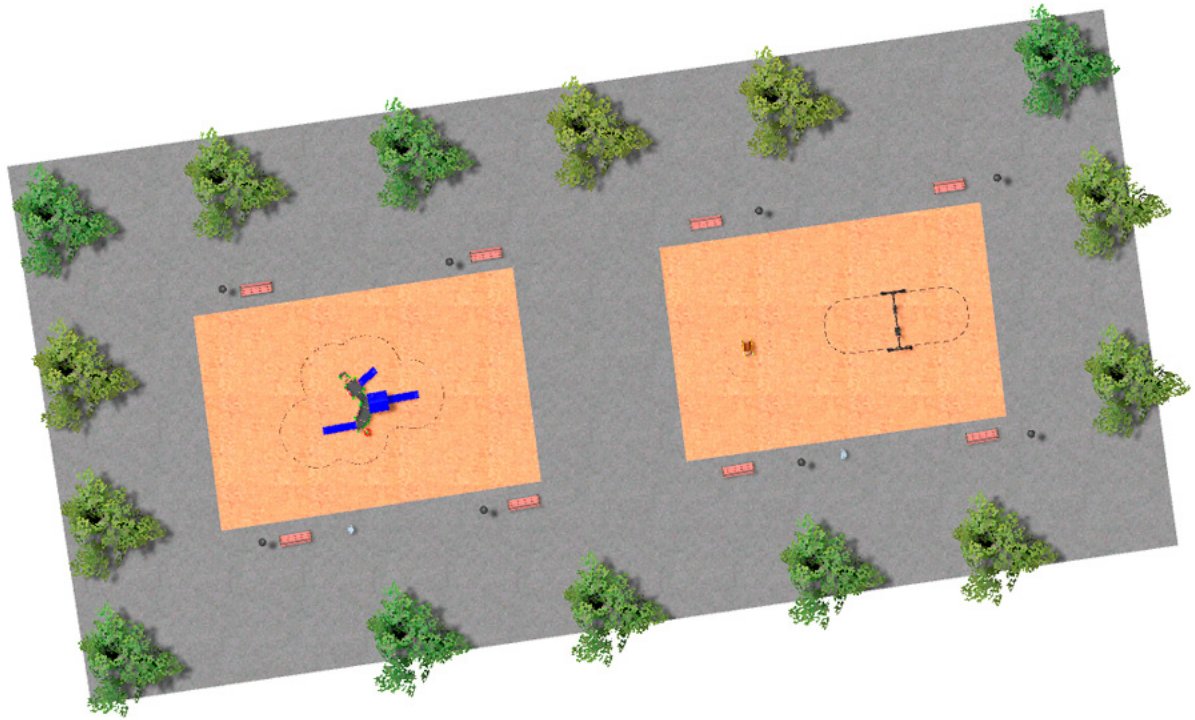

BENITO

–Playground Equipment

Project

PROJ-035-2018

Surface: 430 m²

Email: info@benito.com

Telephone: +34 93 852 1000

BENITO
-Playground Equipment

BENITO

-Playground Equipment

BENITO
-Playground Equipment

Product	Description
<p>JCF20</p> 	<p>Modus L The Modus collection includes large structures at a very competitive price. Made of powder painted metal posts and UV-resistant rotomoulding parts, which hardly deteriorate over time.</p> <p>Data Sheet JCF20 Certificate</p>
<p>JFS08</p> 	<p>Maia Fun and educative spring swing for children. Made of resistant materials according to the EN1176 standard.</p> <p>Data Sheet Certificate Certificate Conformity</p>
<p>JKSP11000</p> 	<p>Curvo Mixto Swings for children made of different materials such as wood and steel. Resistant to abrasion, corrosion and bad weather conditions.</p> <p>Data Sheet Certificate Certificate Conformity</p>