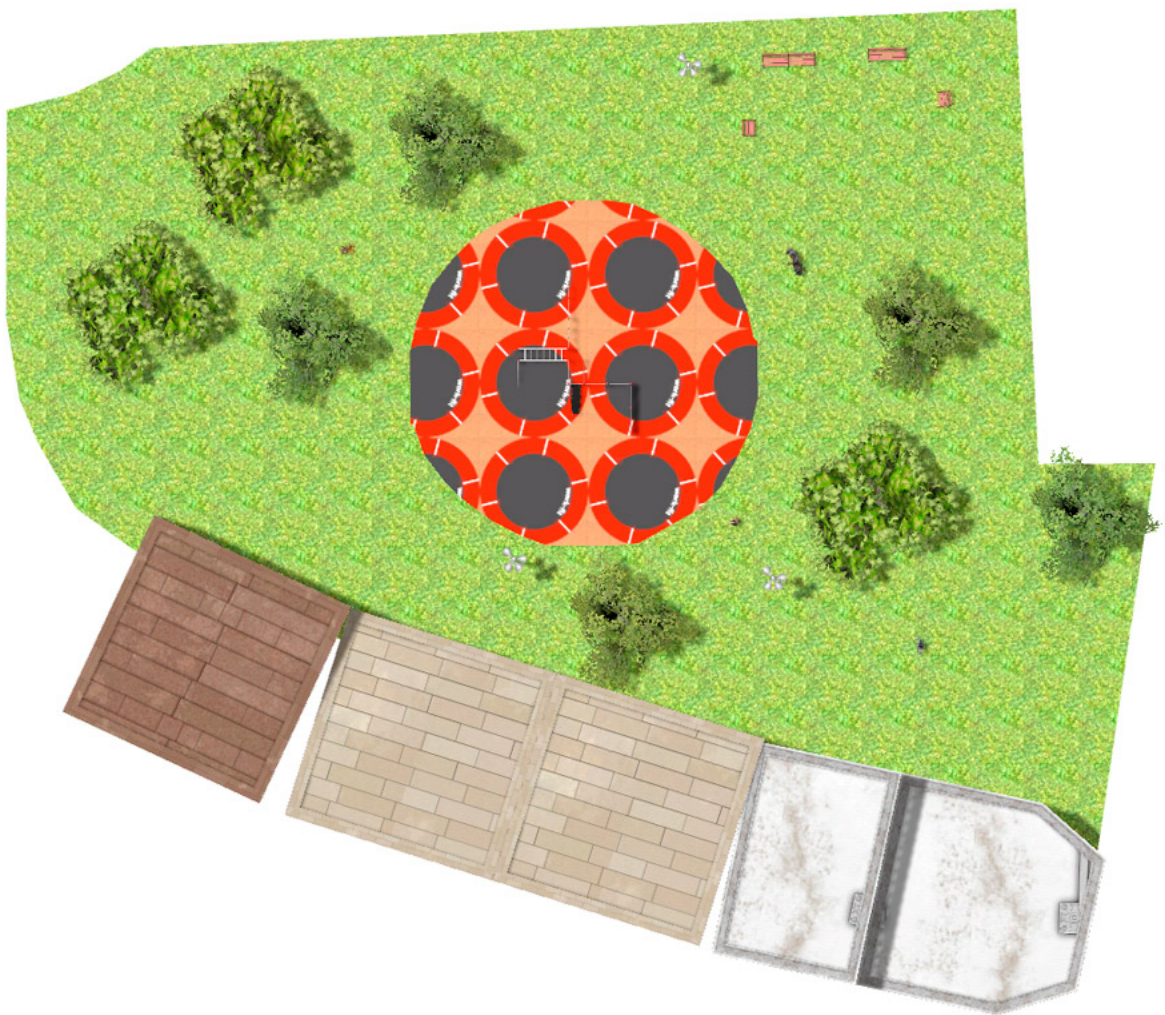

BENITO

-Playground Equipment

Project

PROJ-062-2018

Surface: 255 m²

Email: info@benito.com

Telephone: +34 93 852 1000

BENITO
-Playground Equipment

BENITO
-Playground Equipment

BENITO
-Playground Equipment

Product	Description
<p data-bbox="172 159 272 185">JCIR21H</p> 	<p data-bbox="368 159 555 185">Workfit Pro XXL</p> <p data-bbox="368 190 1453 275">BENITO designs and manufactures sports and leisure areas for exercising and enjoying the outdoors. Work-fit PRO is a professional product intended for people who want to do intensive exercise to strengthen their mind and body.</p> <p data-bbox="368 280 1469 333">Each model includes several elements to do different comprehensive exercises thus developing a good physical condition.</p> <p data-bbox="368 360 627 387">Data Sheet Certificate</p>