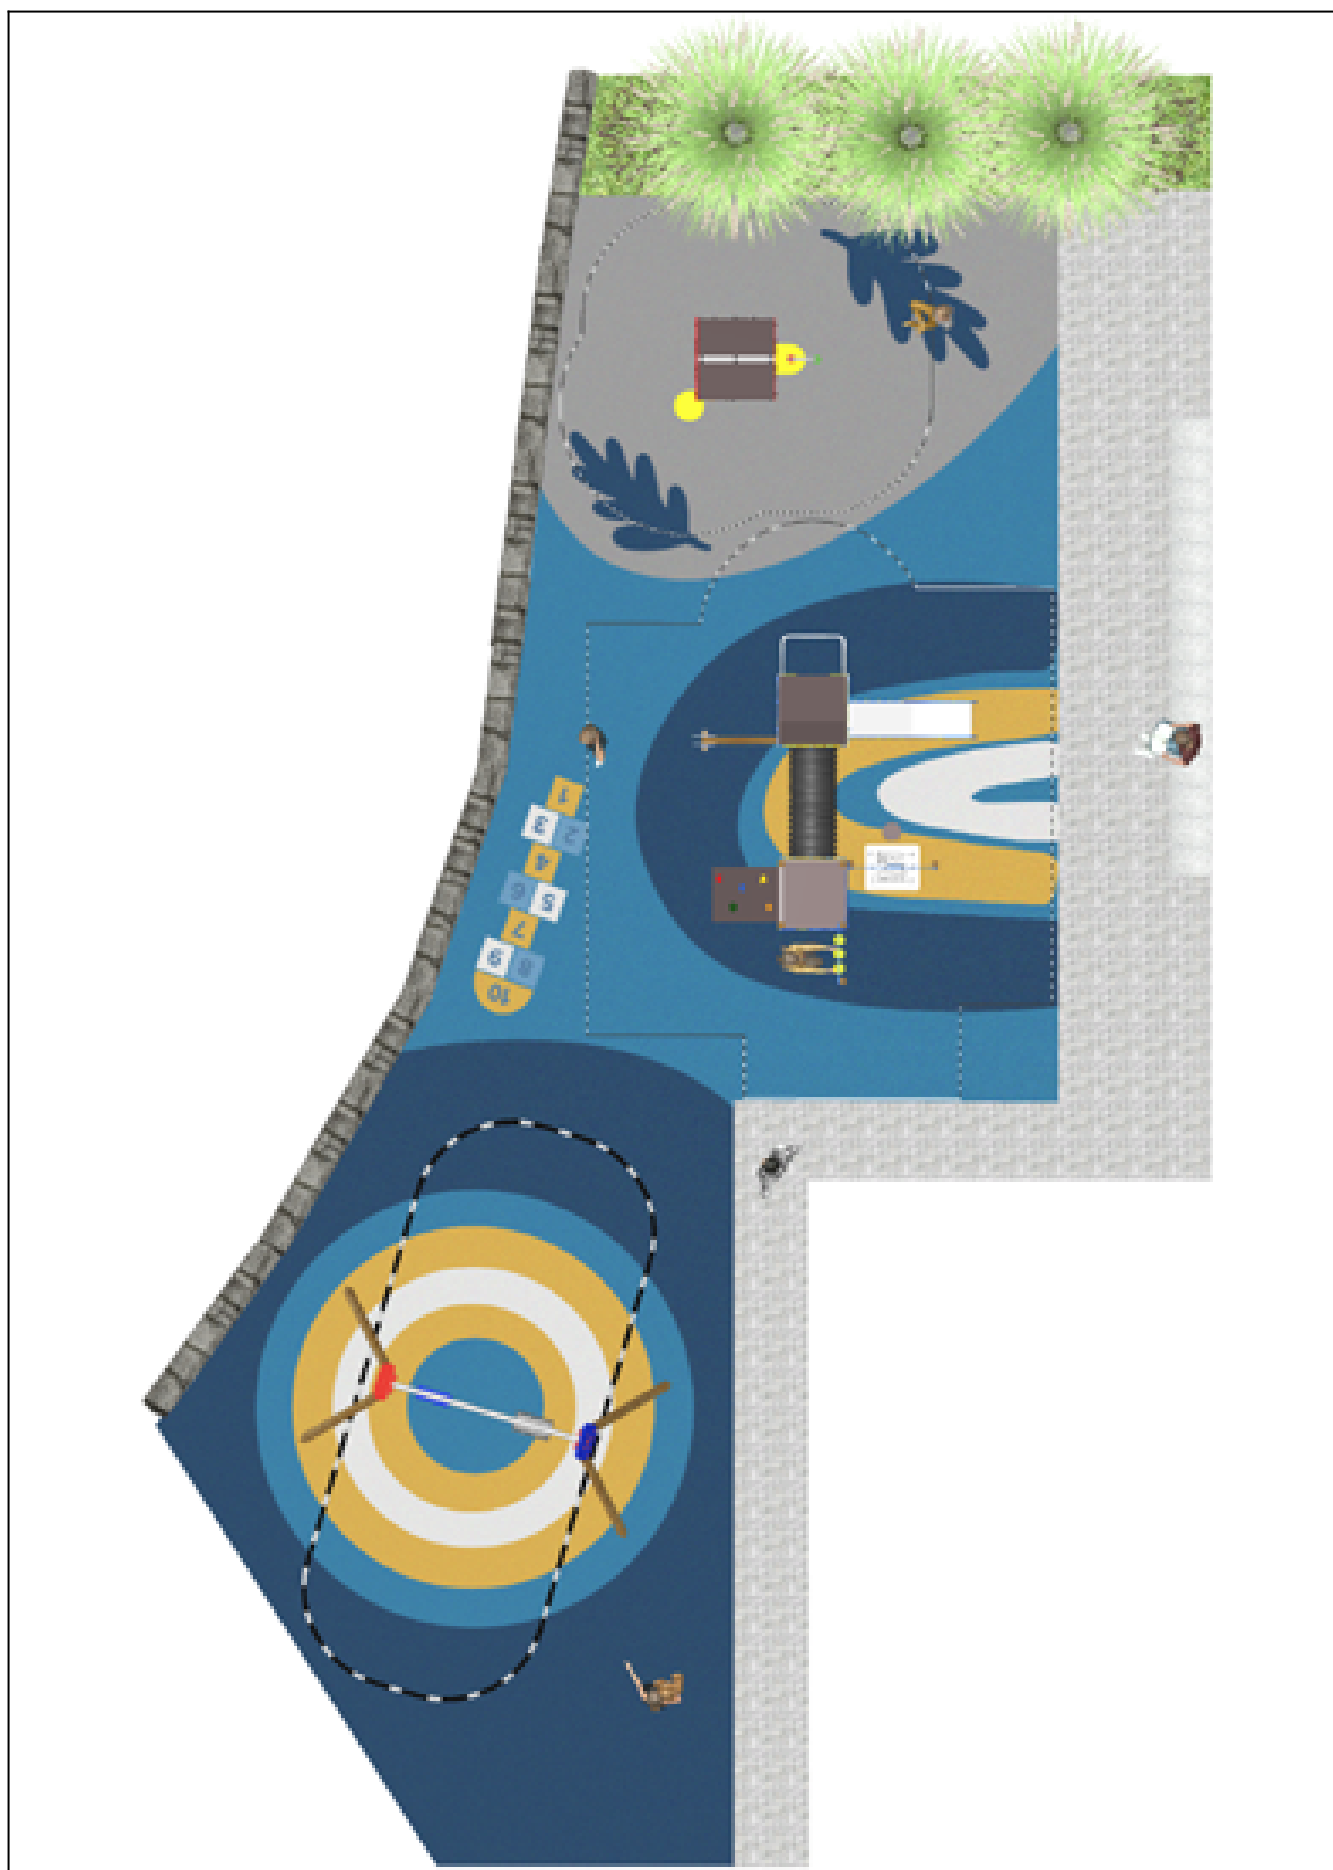

Project

PROJ-128-2022

Surface: 145 m²

Email: info@benito.com

Telephone: +34 93 852 1000

BENITO
-Playground Equipment

BENITO
-Playground Equipment

BENITO
-Playground Equipment

BENITO
-Playground Equipment

Product	Description
<p>JCC</p> 	<p>Caucho Continuo High-quality, non-slip, non-toxic, and eco-friendly rubber, RECYCLED AND RECYCLABLE. Our continuous rubber flooring is manufactured using high-quality materials in accordance with current European safety standard EN-1177.</p> <p>Data Sheet JCC</p>
<p>JEDU01</p> 	<p>Vila The EDUCA collection for the youngest ones: play and learn. Recognising farm animals.</p> <p>Data Sheet JEDU01 Certificate</p>
<p>JEDU07</p> 	<p>Rayo The EDUCA collection for little ones: play and learn. Begin to familiarise themselves with the weather: rain, sun, clouds... Very clear concepts for an adult but a very interesting discovery for little ones.</p> <p>Data Sheet Certificate</p>
<p>JL1511000</p> 	<p>MADERA 1 Flat 1 Cradle Swings for children made of different materials such as wood and steel. Resistant to abrasion, corrosion and bad weather conditions.</p> <p>Data Sheet JL1511000 Certificate Certificate Conformity</p>