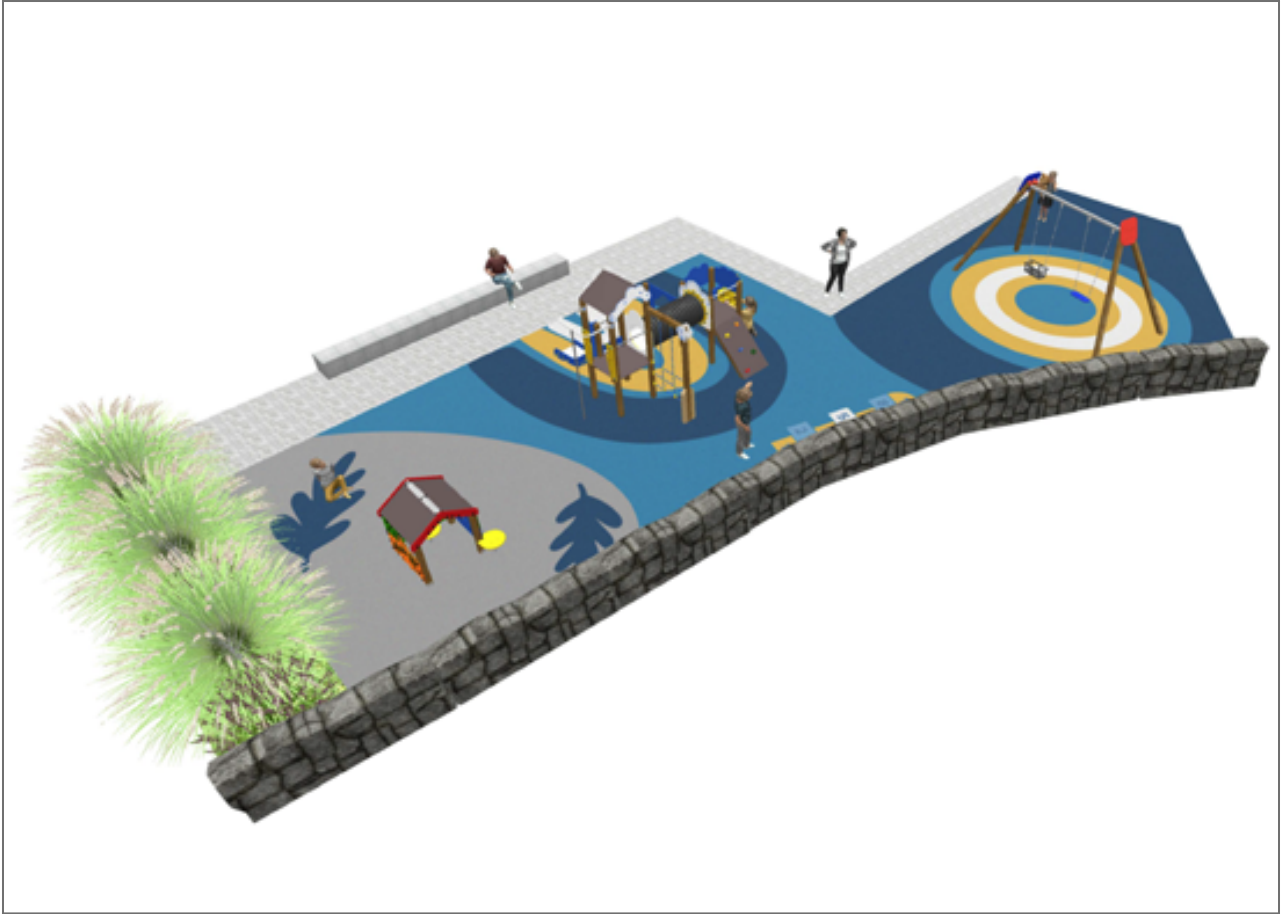

Project

PROJ-128-2022

Surface: 145 m²

Email: info@benito.com

Telephone: +34 93 852 1000

BENITO
-Playground Equipment

BENITO
-Playground Equipment

BENITO
-Playground Equipment

BENITO
-Playground Equipment

Product	Description
<p>JCC</p> 	<p>Caucho Continuo High-quality, non-slip, non-toxic, and eco-friendly rubber, RECYCLED AND RECYCLABLE. Our continuous rubber flooring is manufactured using high-quality materials in accordance with current European safety standard EN-1177.</p> <p>Data Sheet JCC</p>
<p>JEDU01</p> 	<p>Vila The EDUCA collection for the youngest ones: play and learn. Recognising farm animals.</p> <p>Data Sheet JEDU01 Certificate</p>
<p>JEDU07</p> 	<p>Rayo The EDUCA collection for little ones: play and learn. Begin to familiarise themselves with the weather: rain, sun, clouds... Very clear concepts for an adult but a very interesting discovery for little ones.</p> <p>Data Sheet Certificate</p>
<p>JL1511000</p> 	<p>MADERA 1 Flat 1 Cradle Swings for children made of different materials such as wood and steel. Resistant to abrasion, corrosion and bad weather conditions.</p> <p>Data Sheet JL1511000 Certificate Certificate Conformity</p>