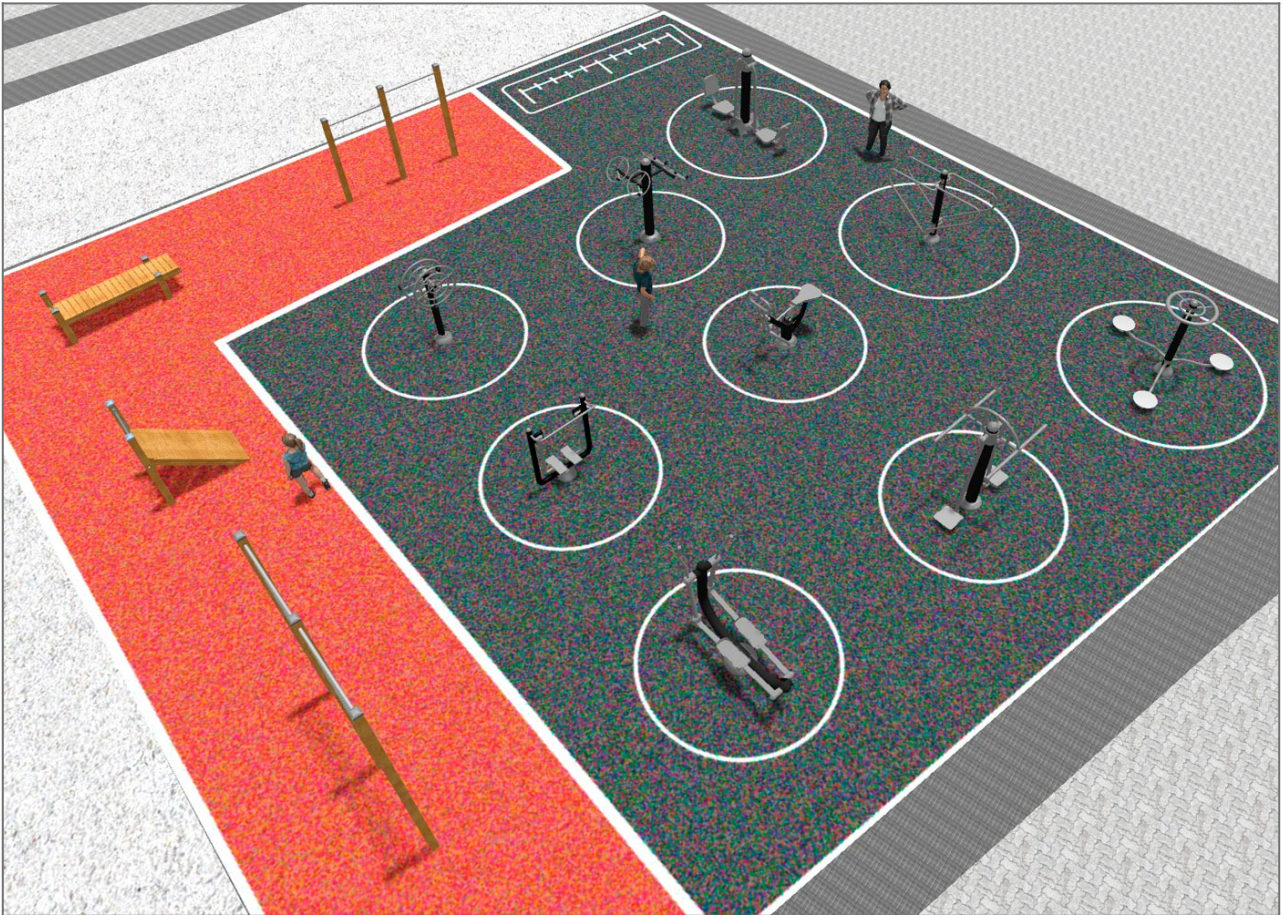

Project

PROJ-163-2021

Surface: 260 m²

Email: info@benito.com

Telephone: +34 93 852 1000

BENITO
-Playground Equipment

BENITO
-Playground Equipment

Product	Description
<p>JSA008N</p> 	<p>Rowing The healthy elements manufactured by BENITO enable people to exercise in both public and private spaces, increasing their well-being and quality of life while boosting health and social relations. - Health functions: improving cardiovascular and respiratory functions, strengthening muscles and enhancing agility, flexibility and coordination of movements. - Social functions: creating leisure activities, promoting social integration and a more intensive recreational use of public spaces.</p> <p>Data Sheet Certificate</p>
<p>JSA002N</p> 	<p>Extension The healthy elements manufactured by BENITO enable people to exercise in both public and private spaces, increasing their well-being and quality of life while boosting health and social relations. - Health functions: improving cardiovascular and respiratory functions, strengthening muscles and enhancing agility, flexibility and coordination of movements. - Social functions: creating leisure activities, promoting social integration and a more intensive recreational use of public spaces.</p> <p>Data Sheet Certificate</p>
<p>JSA005N</p> 	<p>Wheels The healthy elements manufactured by BENITO enable people to exercise in both public and private spaces, increasing their well-being and quality of life while boosting health and social relations. - Health functions: improving cardiovascular and respiratory functions, strengthening muscles and enhancing agility, flexibility and coordination of movements. - Social functions: creating leisure activities, promoting social integration and a more intensive recreational use of public spaces.</p> <p>Data Sheet Certificate</p>
<p>JCIR02</p> 	<p>Abdominal The Work-fit range is complete and all elements can be perfectly combined to create a customised circuit. Work-fit allows you to combine walking or running with different exercises to maintain an active, healthy lifestyle. Work-fit is manufactured entirely from wood; it is therefore recommended to install it in natural environments.</p> <p>Data Sheet Certificate</p>
<p>JSA007N</p> 	<p>Hockey BENITO's healthy elements allow older people and adults to practice sports in both public and private spaces, allowing people to increase their well-being and quality of life, promoting health and social relationships. - Health functions , cardiovascular and respiratory improvement, muscle strengthening, agility, flexibility and coordination of movements. - Social functions , creation of leisure activities, promoting social integration, and greater recreational use of public spaces.</p> <p>Data Sheet Certificate</p>
<p>JSA006N</p> 	<p>Climber BENITO's healthy elements allow older people and adults to practice sports in both public and private spaces, allowing people to increase their well-being and quality of life, promoting health and social relationships. - Health functions , cardiovascular and respiratory improvement, muscle strengthening, agility, flexibility and coordination of movements. - Social functions , creation of leisure activities, promoting social integration, and greater recreational use of public spaces.</p> <p>Data Sheet Certificate</p>