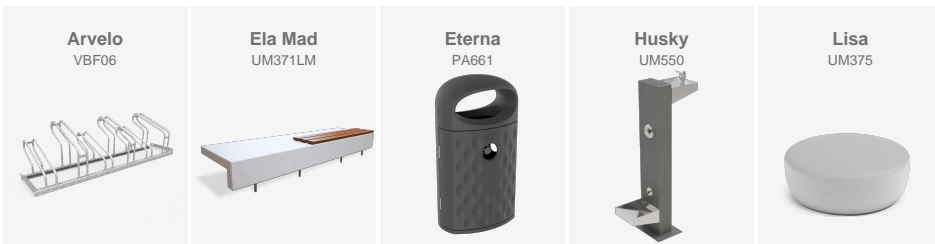

It's a highly robust model that includes a stainless steel ashtray and is easy to assemble.

V. | The constant improvement and evolution of our products may result in some modifications of the technical specifications and characteristics of the products without prior notice.

BENITO street furniture in the new retail park Los Patios de Azahara in Córdoba.

The new retail park Los Patios de Azahara in Córdoba now has **BENITO street furniture**, more precisely Ela Mad benches and Lisa chairs. These models stand out for their minimalist and architectural design, and are made of precast textured granite grey concrete.