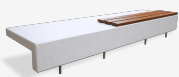

Roma (Italia)

BENITO's ELA concrete benches installed in Santurtzi Square (Bizkaia), a glamorous meeting and resting point.

Bizkaia (España)

The city council decided to call on BENITO to equip the new downtown square.

Manlleu (Spain)

BENITO

-Site Furnishing

Madrid (Spain)

El Vellón is reborn in style thanks to the ELA MAD benches of white concrete and Petrus fountains, merging functionality and elegance to beautify the city.

Ela Mad
UM371LM

Ela Plus
UM371LP

Petrus
UM565

The squares of El Vellón have experienced a revitalization thanks to the **ELA MAD** collection from BENITO, highlighting the elegant white concrete. Complementing this renovation, fountains from the **Petrus** collection have been incorporated, adding a touch of sophistication to the public space.