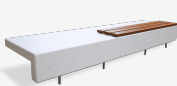

The ELA bench is made from precast reinforced waterproof polished granite white concrete. A matte stainless steel structure anchors it to the ground. To make it more welcoming, the seat and backrest are made of wood with different slats. Its modern style makes it suitable for all types of environments.

BENITO

info@benito.com
tel. 93 852 1000

BENITO

-Site Furnishing

Manlleu (Spain)

The city council decided to call on BENITO to equip the new downtown square.

Ela
UM371L

Ela Mad
UM371LM