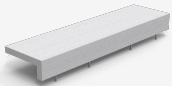

BENITO

info@benito.com
tel. 93 852 1000

BENITO

-Site Furnishing

Manlleu (Spain)

The city council decided to call on BENITO to equip the new downtown square.

Ela
UM371L

Ela Mad
UM371LM