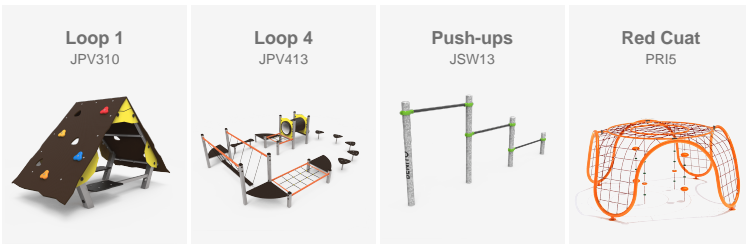

New children's park in the Doha College community in the city of Qatar. One of the most prominent features of this new park is an impressive RED QUAT designed for climbing and fun.

Qatar

New children's park in the Doha College community in the city of Qatar. One of the most prominent features of this new park is an impressive RED QUAT designed for climbing and fun.

Exciting **RED QUAT** for children's enjoyment!

Doha College in the city of Qatar has installed a playground as part of its commitment to providing a safe and enjoyable environment for families. This new space will become a gathering place for the younger residents, where they can socialize, exercise, and create unforgettable memories.