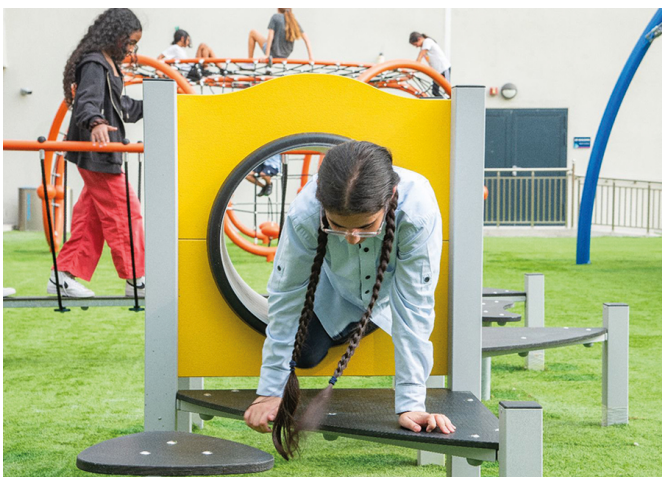

BENITO

info@benito.com
tel. 93 852 1000