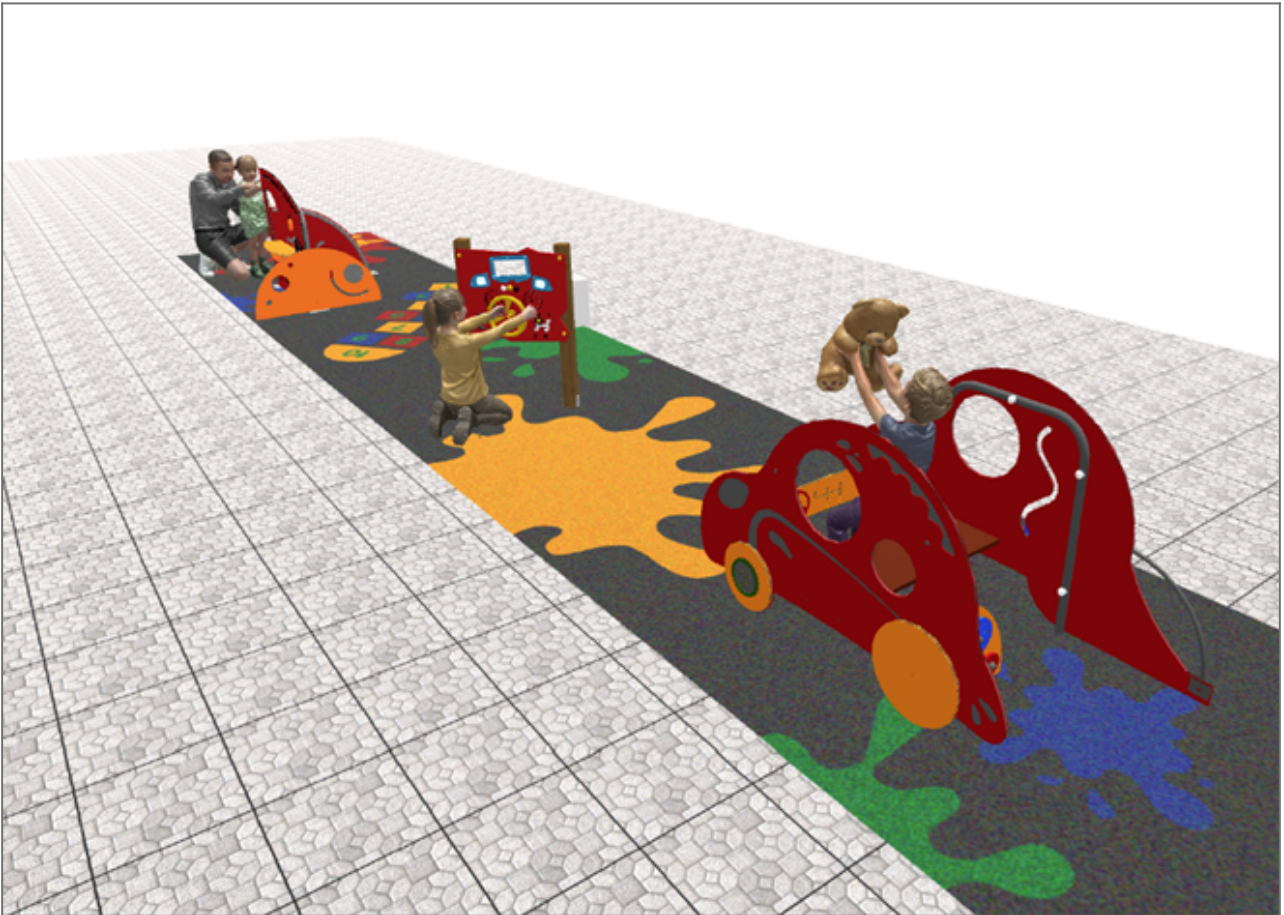

BENITO
-Playground Equipment