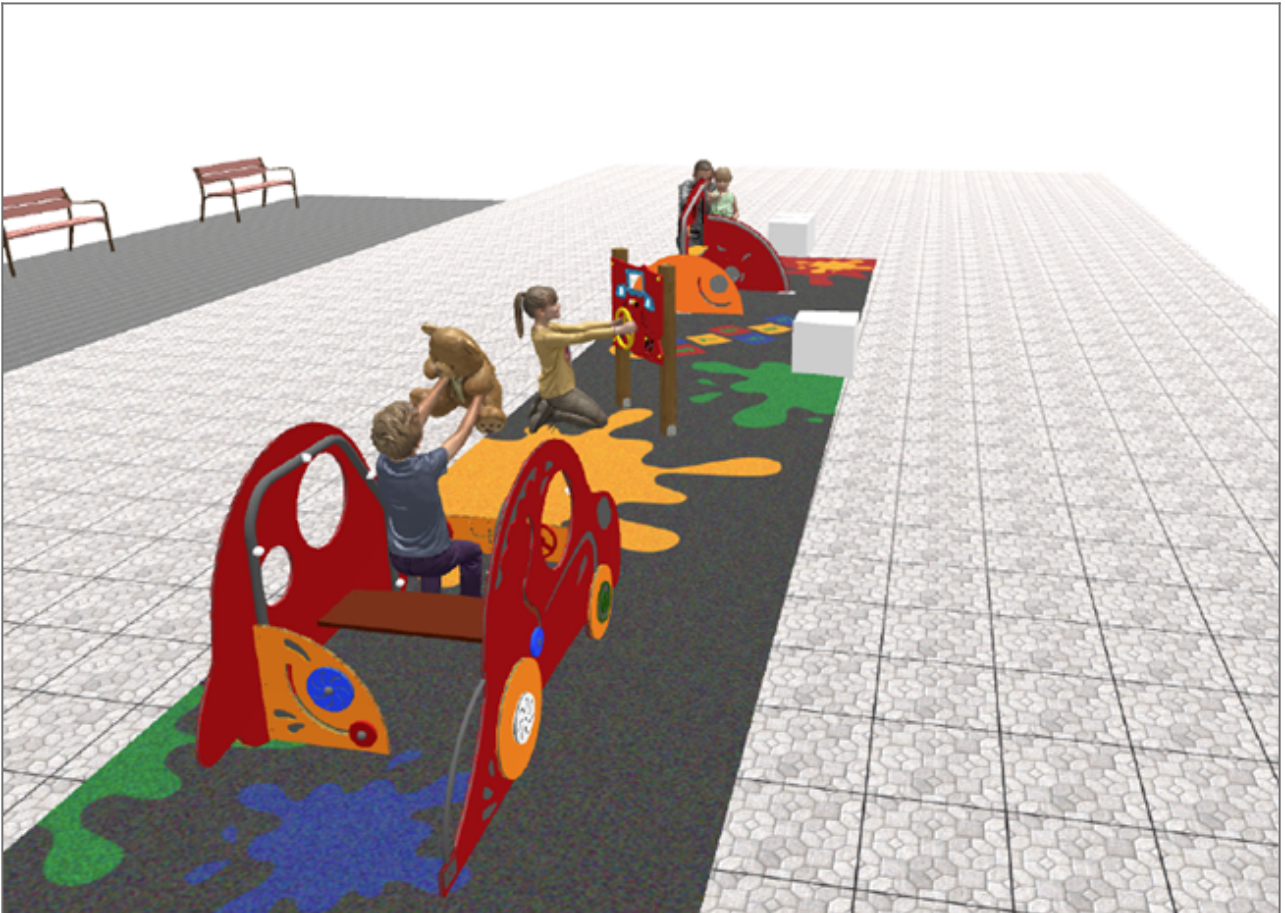

BENITO
-Playground Equipment

| Product | Description |
|---------------------------------------------------------------------------------------------------|--------------------------------------------------------------------------------------------------------------------------------------------------------------------------------------------------------------------------------------------------------------------------------------------------------|
| <p>JCC</p>  | <p>Caucho Continuo High-quality, non-slip, non-toxic, and eco-friendly rubber, RECYCLED AND RECYCLABLE. Our continuous rubber flooring is manufactured using high-quality materials in accordance with current European safety standard EN-1177.</p> <p>Data Sheet JCC</p> |
| <p>JG09</p>  | <p>Dip Structure, Metal: Ø35mm stainless steel AISI-304 posts. 2mm thick AISI 304 polished stainless steel slide surface curved and molded in one piece.</p> <p>Data Sheet Certificate</p> |
| <p>JG10</p>  | <p>Gibo Structure, Metal: Ø35mm stainless steel AISI-304 posts. 2mm thick AISI 304 polished stainless steel slide surface curved and molded in one piece.</p> <p>Data Sheet JG10 Certificate</p> |
| <p>JPVG01</p>  | <p>Jogo 1</p> <p>Data Sheet</p> |