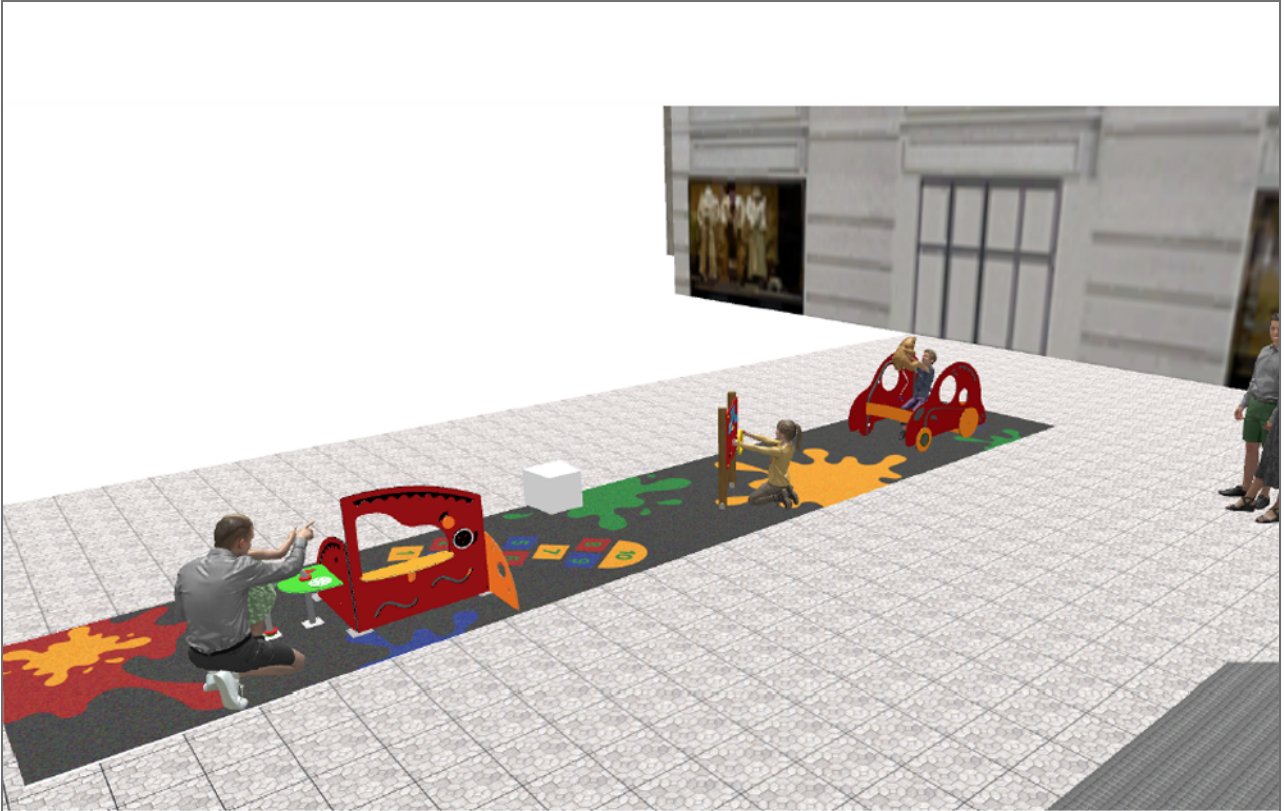

Project

PROJ-012-2022

Surface: 30 m²

Email: info@benito.com

Telephone: +34 93 852 1000

BENITO
-Playground Equipment

BENITO
-Playground Equipment

BENITO
-Playground Equipment

BENITO
-Playground Equipment

| Product | Description |
|---------------------------------------------------------------------------------------------------|--------------------------------------------------------------------------------------------------------------------------------------------------------------------------------------------------------------------------------------------------------------------------------------------------------|
| <p>JCC</p>  | <p>Caucho Continuo High-quality, non-slip, non-toxic, and eco-friendly rubber, RECYCLED AND RECYCLABLE. Our continuous rubber flooring is manufactured using high-quality materials in accordance with current European safety standard EN-1177.</p> <p>Data Sheet JCC</p> |
| <p>JG09</p>  | <p>Dip Structure, Metal: Ø35mm stainless steel AISI-304 posts. 2mm thick AISI 304 polished stainless steel slide surface curved and molded in one piece.</p> <p>Data Sheet Certificate</p> |
| <p>JG10</p>  | <p>Gibo Structure, Metal: Ø35mm stainless steel AISI-304 posts. 2mm thick AISI 304 polished stainless steel slide surface curved and molded in one piece.</p> <p>Data Sheet JG10 Certificate</p> |
| <p>JPVG01</p>  | <p>Jogo 1</p> <p>Data Sheet</p> |