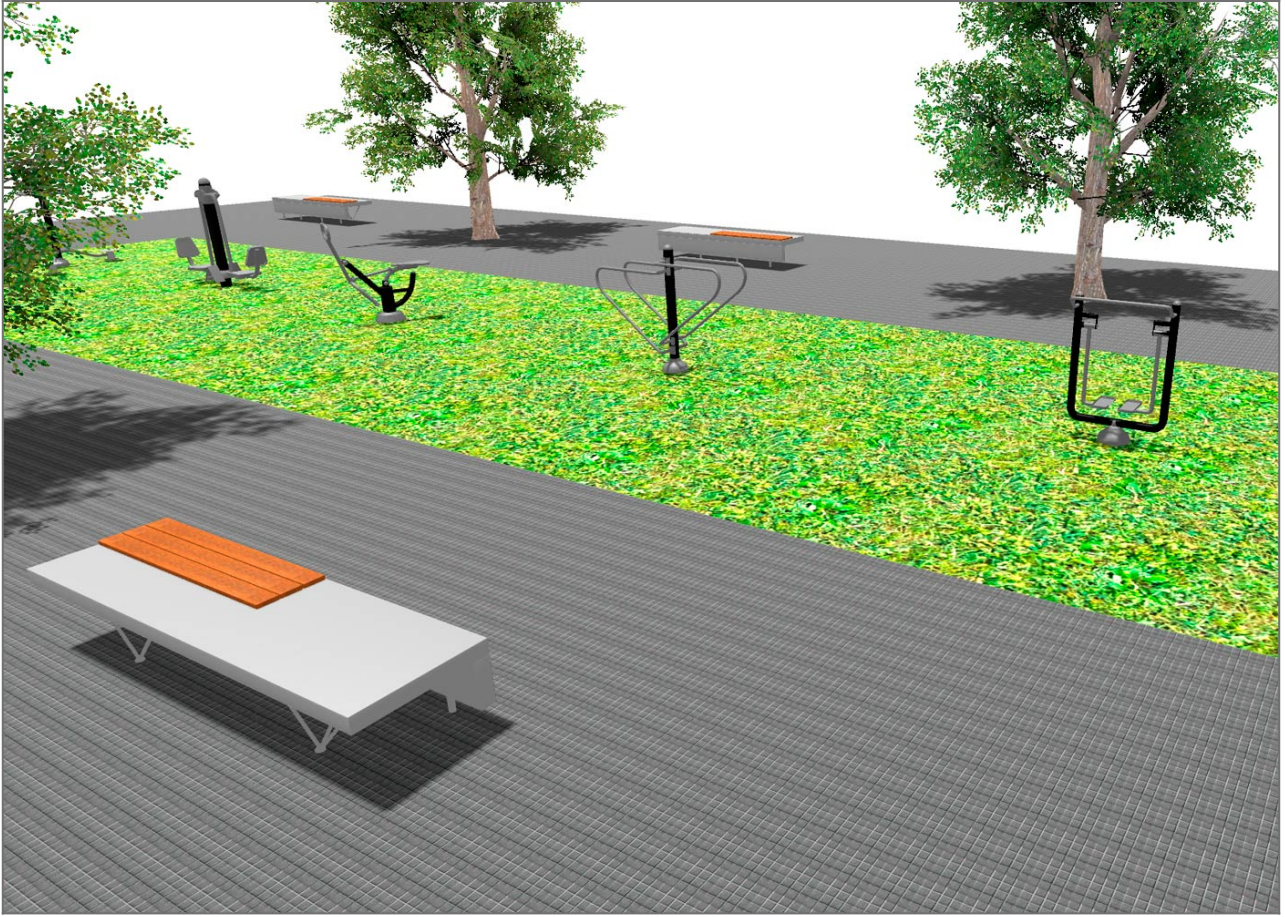

BENITO
-Playground Equipment

BENITO
-Playground Equipment

Product	Description
<p>JSA001N</p> 	<p>Waist BENITO's healthy elements allow older people and adults to practice sports in both public and private spaces, allowing people to increase their well-being and quality of life, promoting health and social relationships.</p> <ul style="list-style-type: none"> - Health functions , cardiovascular and respiratory improvement, muscle strengthening, agility, flexibility and coordination of movements. - Social functions , creation of leisure activities, promoting social integration, and greater recreational use of public spaces. <p>Data Sheet Certificate</p>
<p>JSA004N</p> 	<p>Bars The healthy elements manufactured by BENITO enable people to exercise in both public and private spaces, increasing their well-being and quality of life while boosting health and social relations.</p> <ul style="list-style-type: none"> - Health functions: improving cardiovascular and respiratory functions, strengthening muscles and enhancing agility, flexibility and coordination of movements. - Social functions: creating leisure activities, promoting social integration and a more intensive recreational use of public spaces. <p>Data Sheet Certificate</p>
<p>JSA002N</p> 	<p>Extension The healthy elements manufactured by BENITO enable people to exercise in both public and private spaces, increasing their well-being and quality of life while boosting health and social relations.</p> <ul style="list-style-type: none"> - Health functions: improving cardiovascular and respiratory functions, strengthening muscles and enhancing agility, flexibility and coordination of movements. - Social functions: creating leisure activities, promoting social integration and a more intensive recreational use of public spaces. <p>Data Sheet Certificate</p>
<p>JSA008N</p> 	<p>Rowing The healthy elements manufactured by BENITO enable people to exercise in both public and private spaces, increasing their well-being and quality of life while boosting health and social relations.</p> <ul style="list-style-type: none"> - Health functions: improving cardiovascular and respiratory functions, strengthening muscles and enhancing agility, flexibility and coordination of movements. - Social functions: creating leisure activities, promoting social integration and a more intensive recreational use of public spaces. <p>Data Sheet Certificate</p>
<p>JSA007N</p> 	<p>Hockey BENITO's healthy elements allow older people and adults to practice sports in both public and private spaces, allowing people to increase their well-being and quality of life, promoting health and social relationships.</p> <ul style="list-style-type: none"> - Health functions , cardiovascular and respiratory improvement, muscle strengthening, agility, flexibility and coordination of movements. - Social functions , creation of leisure activities, promoting social integration, and greater recreational use of public spaces. <p>Data Sheet Certificate</p>