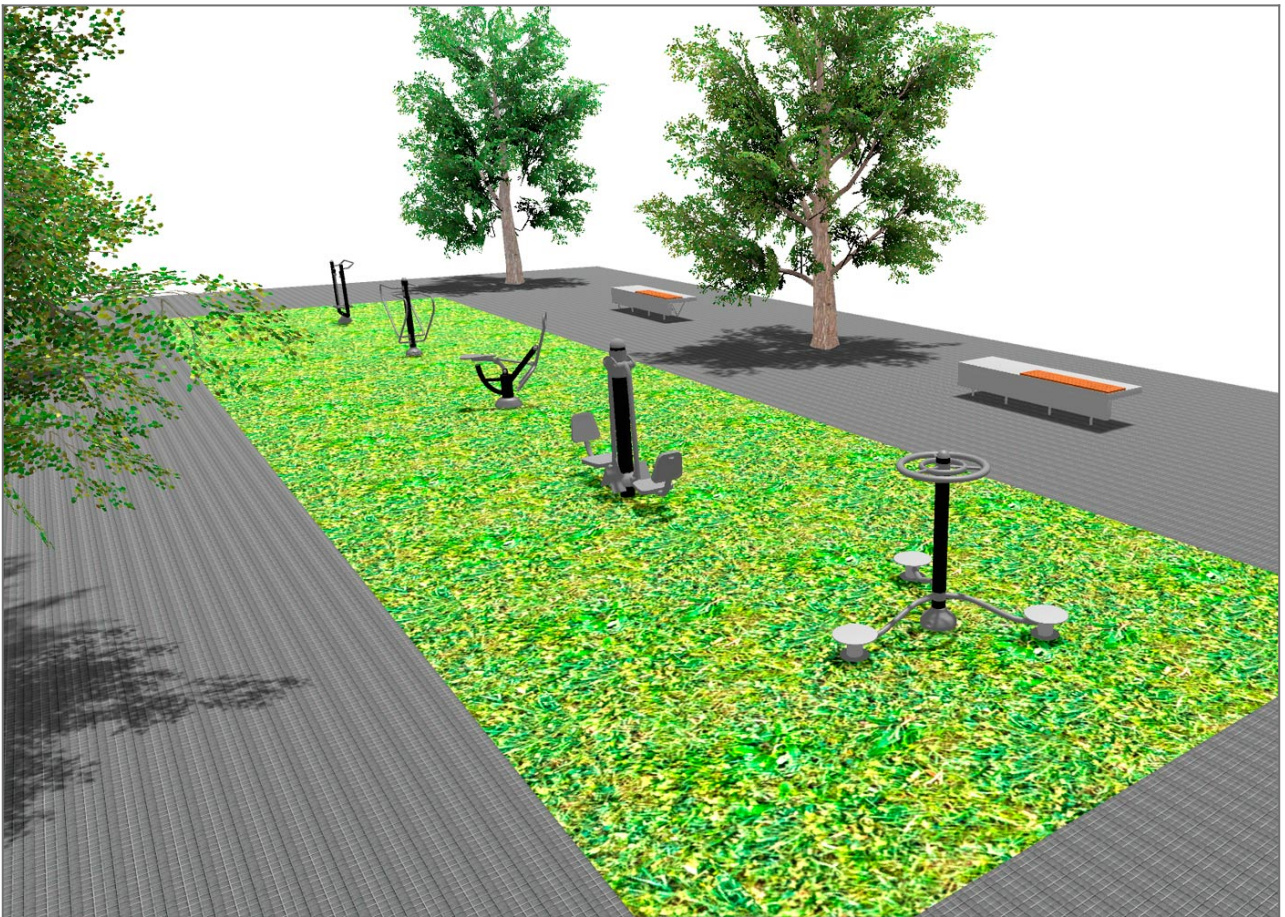

BENITO
-Playground Equipment

BENITO
-Playground Equipment

Product	Description
<p>JSA001N</p> 	<p>Waist BENITO's healthy elements allow older people and adults to practice sports in both public and private spaces, allowing people to increase their well-being and quality of life, promoting health and social relationships.</p> <ul style="list-style-type: none"> - Health functions , cardiovascular and respiratory improvement, muscle strengthening, agility, flexibility and coordination of movements. - Social functions , creation of leisure activities, promoting social integration, and greater recreational use of public spaces. <p>Data Sheet Certificate</p>
<p>JSA004N</p> 	<p>Bars The healthy elements manufactured by BENITO enable people to exercise in both public and private spaces, increasing their well-being and quality of life while boosting health and social relations.</p> <ul style="list-style-type: none"> - Health functions: improving cardiovascular and respiratory functions, strengthening muscles and enhancing agility, flexibility and coordination of movements. - Social functions: creating leisure activities, promoting social integration and a more intensive recreational use of public spaces. <p>Data Sheet Certificate</p>
<p>JSA002N</p> 	<p>Extension The healthy elements manufactured by BENITO enable people to exercise in both public and private spaces, increasing their well-being and quality of life while boosting health and social relations.</p> <ul style="list-style-type: none"> - Health functions: improving cardiovascular and respiratory functions, strengthening muscles and enhancing agility, flexibility and coordination of movements. - Social functions: creating leisure activities, promoting social integration and a more intensive recreational use of public spaces. <p>Data Sheet Certificate</p>
<p>JSA008N</p> 	<p>Rowing The healthy elements manufactured by BENITO enable people to exercise in both public and private spaces, increasing their well-being and quality of life while boosting health and social relations.</p> <ul style="list-style-type: none"> - Health functions: improving cardiovascular and respiratory functions, strengthening muscles and enhancing agility, flexibility and coordination of movements. - Social functions: creating leisure activities, promoting social integration and a more intensive recreational use of public spaces. <p>Data Sheet Certificate</p>
<p>JSA007N</p> 	<p>Hockey BENITO's healthy elements allow older people and adults to practice sports in both public and private spaces, allowing people to increase their well-being and quality of life, promoting health and social relationships.</p> <ul style="list-style-type: none"> - Health functions , cardiovascular and respiratory improvement, muscle strengthening, agility, flexibility and coordination of movements. - Social functions , creation of leisure activities, promoting social integration, and greater recreational use of public spaces. <p>Data Sheet Certificate</p>