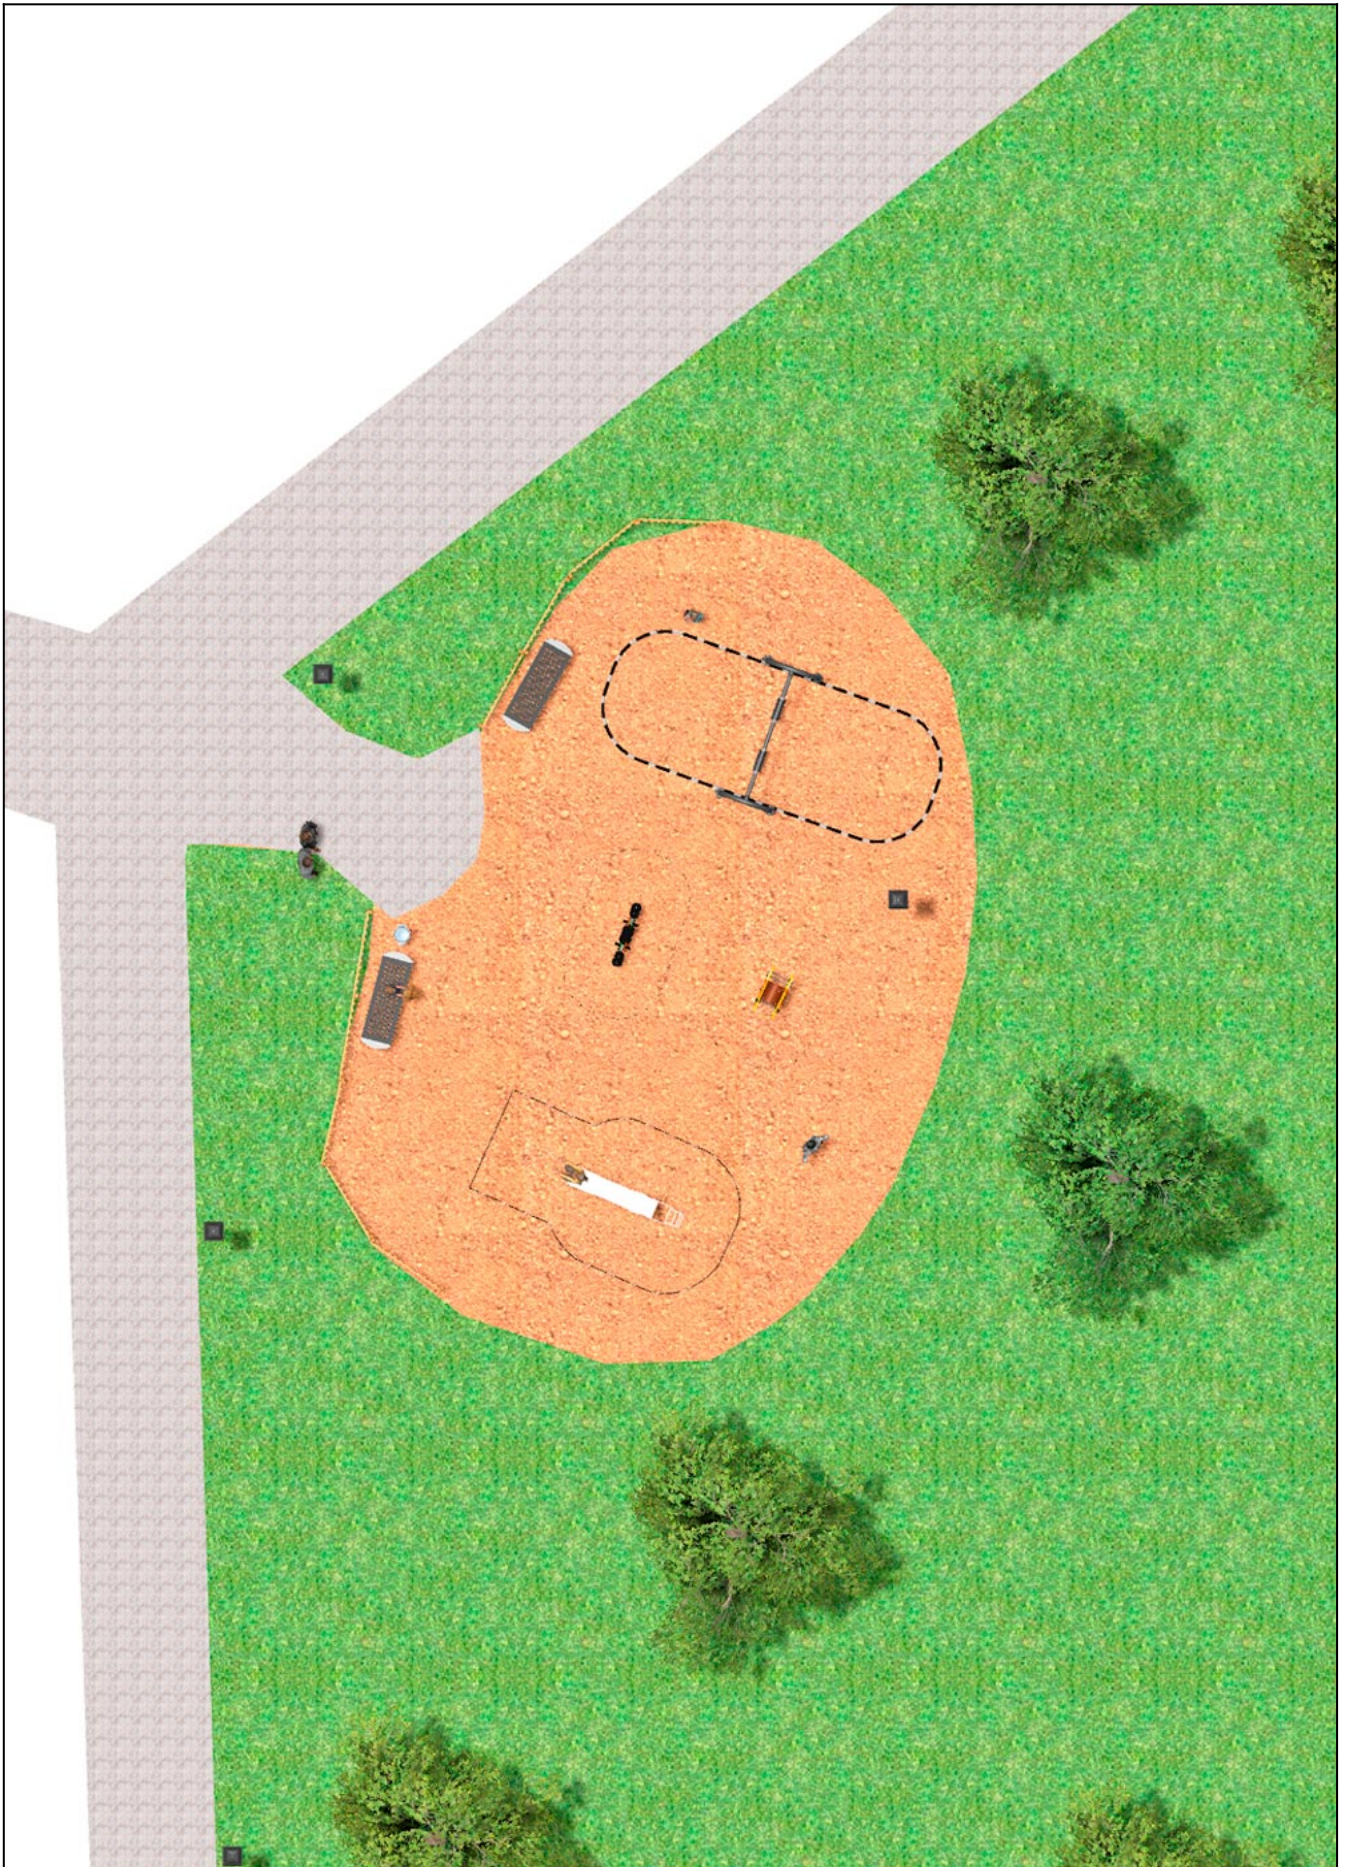

BENITO

-Playground Equipment

Project

PROJ-034-2018

Surface: 225 m²

Email: info@benito.com

Telephone: +34 93 852 1000

BENITO
-Playground Equipment

BENITO
-Playground Equipment

BENITO
-Playground Equipment

Product	Description
<p>JT01</p> 	<p>Cloud Panels, HDPE: high-density polyethylene characterised by its resistance to chemical abrasives. As a polymer, it is unaffected by corrosion. Due to its light elastic nature, it offers high resistance to impact, making it very difficult to break.</p> <p>Data Sheet Certificate Certificate Conformity</p>
<p>JKSP20000</p> 	<p>Curvo Swings for children made of different materials such as wood and steel. Resistant to abrasion, corrosion and bad weather conditions.</p> <p>Data Sheet JKSP20000 Certificate Certificate Conformity</p>
<p>JFS08</p> 	<p>Maia Fun and educative spring swing for children. Made of resistant materials according to the EN1176 standard.</p> <p>Data Sheet Certificate Certificate Conformity</p>
<p>JFS02</p> 	<p>Snoo Panels, HDPE: High-density polyethylene characterized by its resistance to chemical abrasives and unaffected by corrosion as it is a polymer. Due to its light, elastic nature, it offers high resistance to impact, making it very difficult to break.</p> <p>Data Sheet Certificate Certificate Conformity</p>