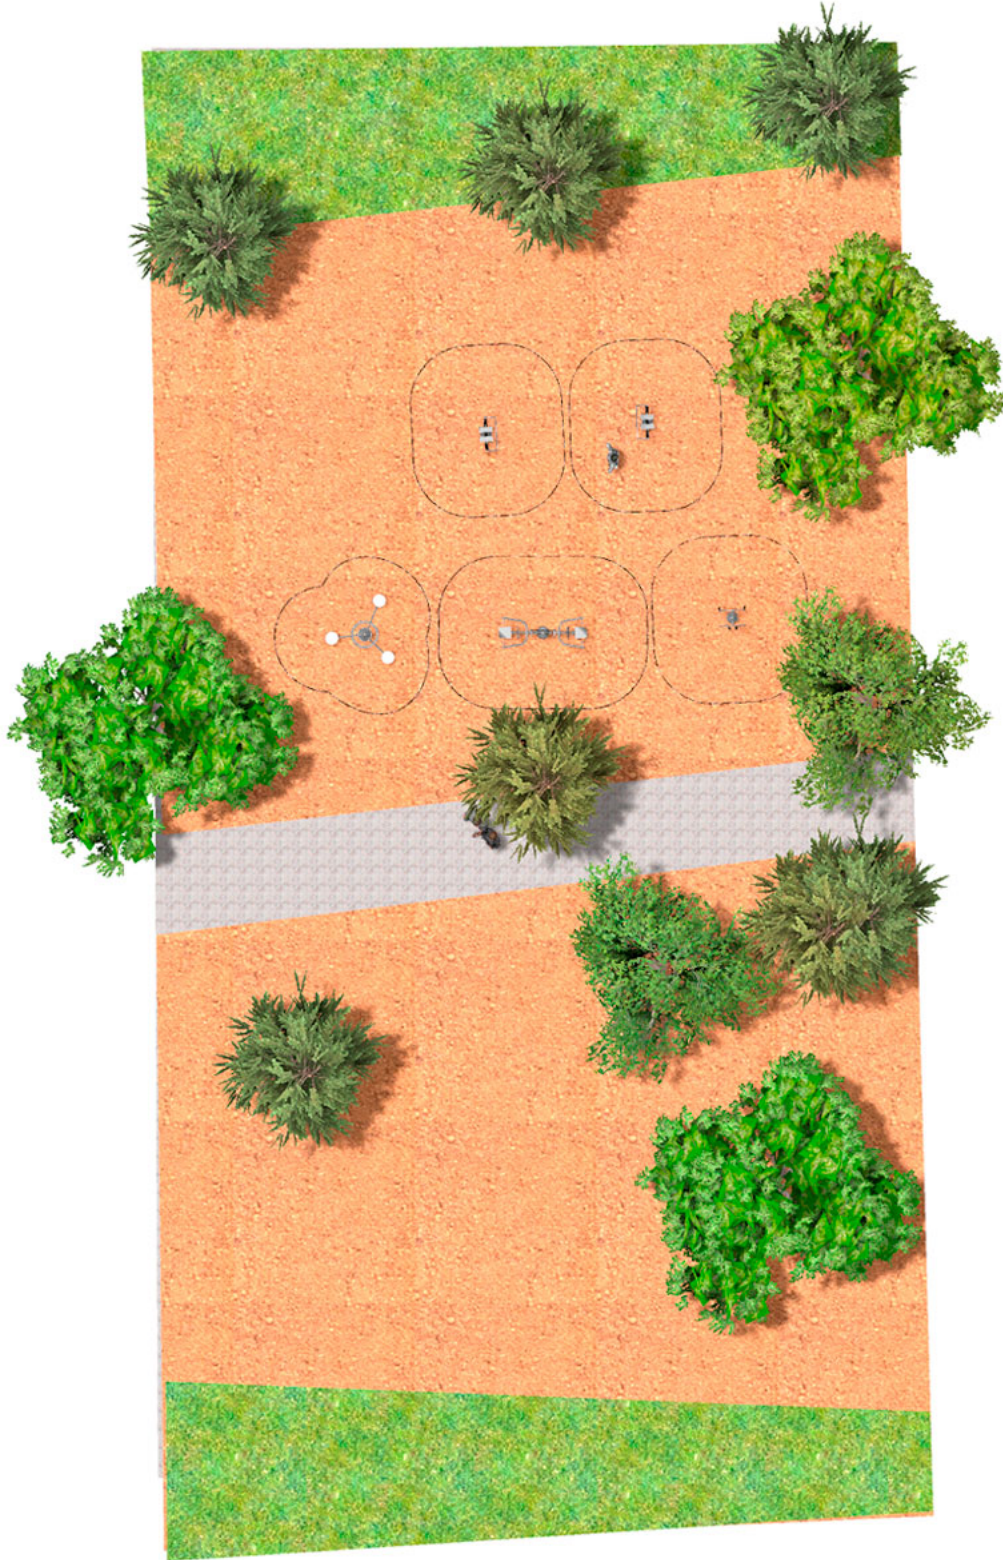

# BENITO

–Playground Equipment

## Project

PROJ-034-2021

Surface: 385 m<sup>2</sup>

Email: [info@benito.com](mailto:info@benito.com)

Telephone: +34 93 852 1000

**BENITO**  
-Playground Equipment

**BENITO**  
-Playground Equipment

**BENITO**  
-Playground Equipment