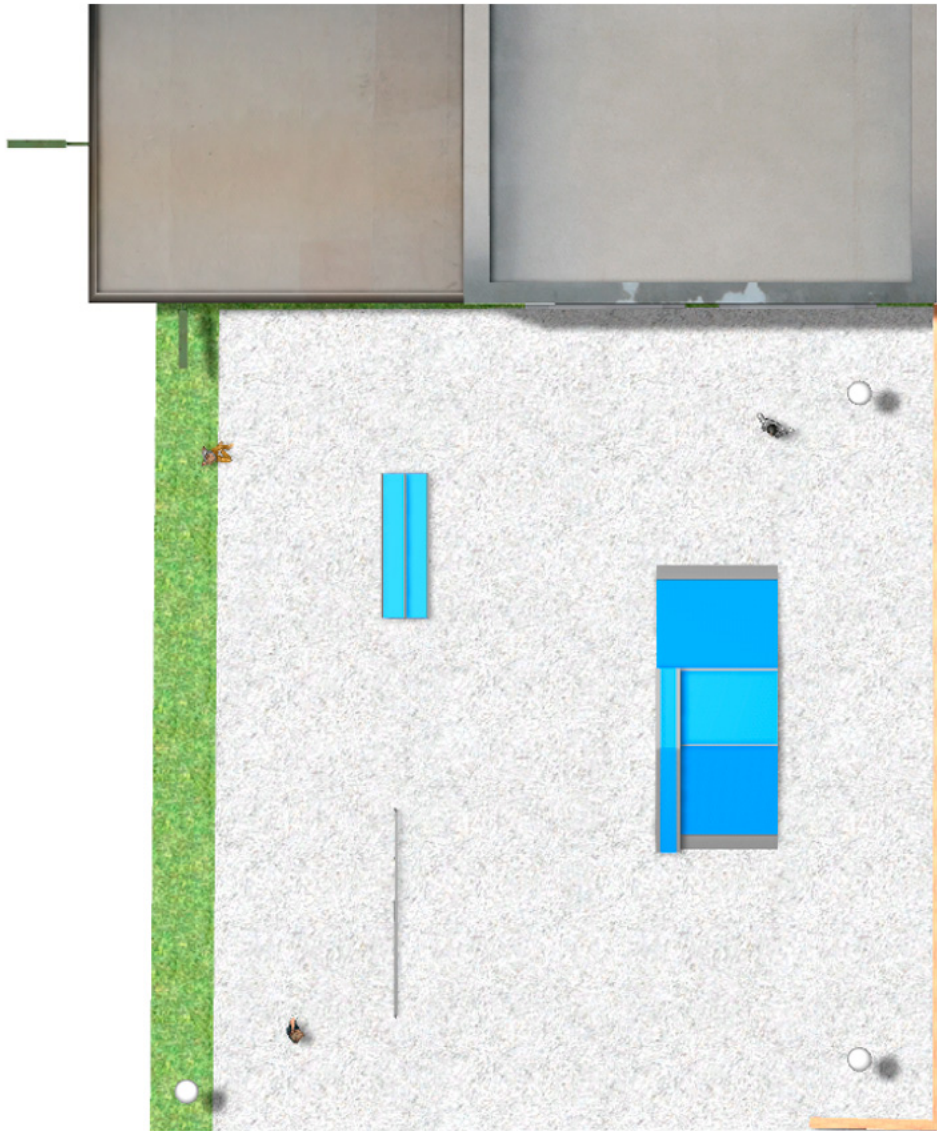

BENITO

–Playground Equipment

Project

PROJ-047-2018

Surface: 250 m²

Email: info@benito.com

Telephone: +34 93 852 1000

BENITO
-Playground Equipment

BENITO
-Playground Equipment

BENITO
-Playground Equipment

Product	Description
<p data-bbox="140 159 300 185">JSK9025-KBS</p> 	<p data-bbox="363 159 624 185">One side Curb Box 60</p> <p data-bbox="363 190 1497 300">The Skates elements are of modular construction that allows with the minimum effort the ability to modify the situation of the modules according to the criteria of each group of skaters. with minimum maintenance and 100% resistant to UVA rays, ice and impacts. Great adherence to the ground. The surface is not heated. Based on modular construction.</p> <p data-bbox="363 331 627 358">Data Sheet Certificate</p>
<p data-bbox="156 427 284 454">JSK1052-K</p> 	<p data-bbox="363 427 480 454">Trick Box</p> <p data-bbox="363 459 1497 568">The Skates elements are of modular construction that allows with the minimum effort the ability to modify the situation of the modules according to the criteria of each group of skaters. with minimum maintenance and 100% resistant to UVA rays, ice and impacts. Great adherence to the ground. The surface is not heated. Based on modular construction.</p> <p data-bbox="363 600 627 627">Data Sheet Certificate</p>
<p data-bbox="156 696 284 723">JSK1048-C</p> 	<p data-bbox="363 696 440 723">Rail C</p> <p data-bbox="363 728 1497 837">The Skates elements are of modular construction that allows with the minimum effort the ability to modify the situation of the modules according to the criteria of each group of skaters. with minimum maintenance and 100% resistant to UVA rays, ice and impacts. Great adherence to the ground. The surface is not heated. Based on modular construction.</p> <p data-bbox="363 869 627 896">Data Sheet Certificate</p>