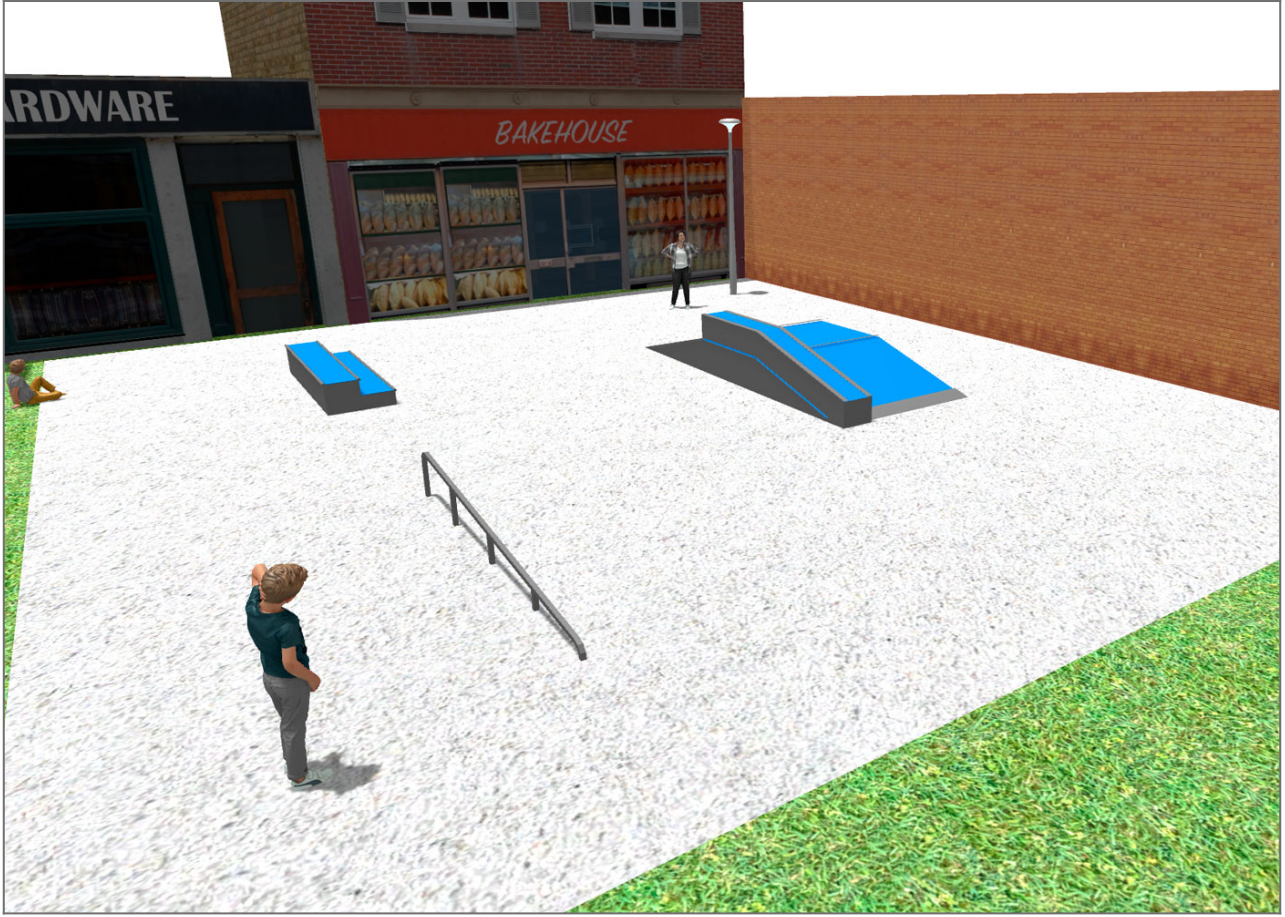

BENITO

–Playground Equipment

Project

PROJ-047-2018

Surface: 250 m²

Email: info@benito.com

Telephone: +34 93 852 1000

BENITO
-Playground Equipment

BENITO
-Playground Equipment

BENITO
-Playground Equipment

Product	Description
<p data-bbox="140 159 300 185">JSK9025-KBS</p> 	<p data-bbox="363 159 624 185">One side Curb Box 60</p> <p data-bbox="363 190 1497 300">The Skates elements are of modular construction that allows with the minimum effort the ability to modify the situation of the modules according to the criteria of each group of skaters. with minimum maintenance and 100% resistant to UVA rays, ice and impacts. Great adherence to the ground. The surface is not heated. Based on modular construction.</p> <p data-bbox="363 331 627 358">Data Sheet Certificate</p>
<p data-bbox="156 427 284 454">JSK1052-K</p> 	<p data-bbox="363 427 480 454">Trick Box</p> <p data-bbox="363 459 1497 568">The Skates elements are of modular construction that allows with the minimum effort the ability to modify the situation of the modules according to the criteria of each group of skaters. with minimum maintenance and 100% resistant to UVA rays, ice and impacts. Great adherence to the ground. The surface is not heated. Based on modular construction.</p> <p data-bbox="363 600 627 627">Data Sheet Certificate</p>
<p data-bbox="156 696 284 723">JSK1048-C</p> 	<p data-bbox="363 696 440 723">Rail C</p> <p data-bbox="363 728 1497 837">The Skates elements are of modular construction that allows with the minimum effort the ability to modify the situation of the modules according to the criteria of each group of skaters. with minimum maintenance and 100% resistant to UVA rays, ice and impacts. Great adherence to the ground. The surface is not heated. Based on modular construction.</p> <p data-bbox="363 869 627 896">Data Sheet Certificate</p>