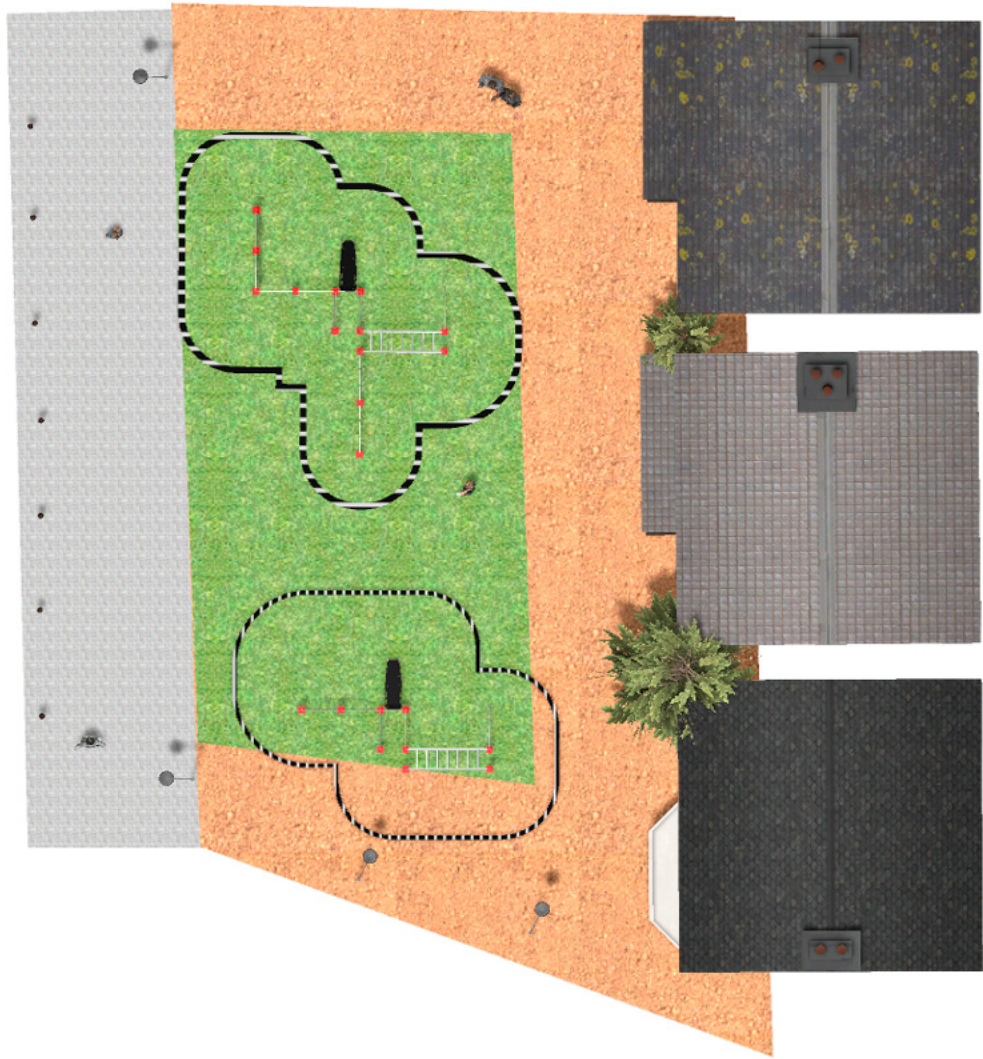

BENITO

-Playground Equipment

Project

PROJ-054-2018

Surface: 160 m²

Email: info@benito.com

Telephone: +34 93 852 1000

BENITO
-Playground Equipment

BENITO
-Playground Equipment

BENITO
-Playground Equipment

Product	Description
<p data-bbox="172 161 271 183">JCIR21H</p> 	<p data-bbox="367 161 555 183">Workfit Pro XXL</p> <p data-bbox="367 190 1455 273">BENITO designs and manufactures sports and leisure areas for exercising and enjoying the outdoors. Work-fit PRO is a professional product intended for people who want to do intensive exercise to strengthen their mind and body.</p> <p data-bbox="367 280 1471 331">Each model includes several elements to do different comprehensive exercises thus developing a good physical condition.</p> <p data-bbox="367 362 625 385">Data Sheet Certificate</p>
<p data-bbox="172 430 271 452">JCIR23H</p> 	<p data-bbox="367 430 523 452">Workfit Pro L</p> <p data-bbox="367 459 1465 519">BENITO designs and manufactures sports and leisure spaces for exercising and enjoying the outdoors without limitations.</p> <p data-bbox="367 526 1439 577">Work-fit PRO is a professional product aimed at people who want to perform intensive exercise to strengthen body and mind .</p> <p data-bbox="367 584 1465 631">Each of the designed models contains several elements to allow for diverse and complete exercises to develop complete physical fitness.</p> <p data-bbox="367 663 625 685">Data Sheet Certificate</p>