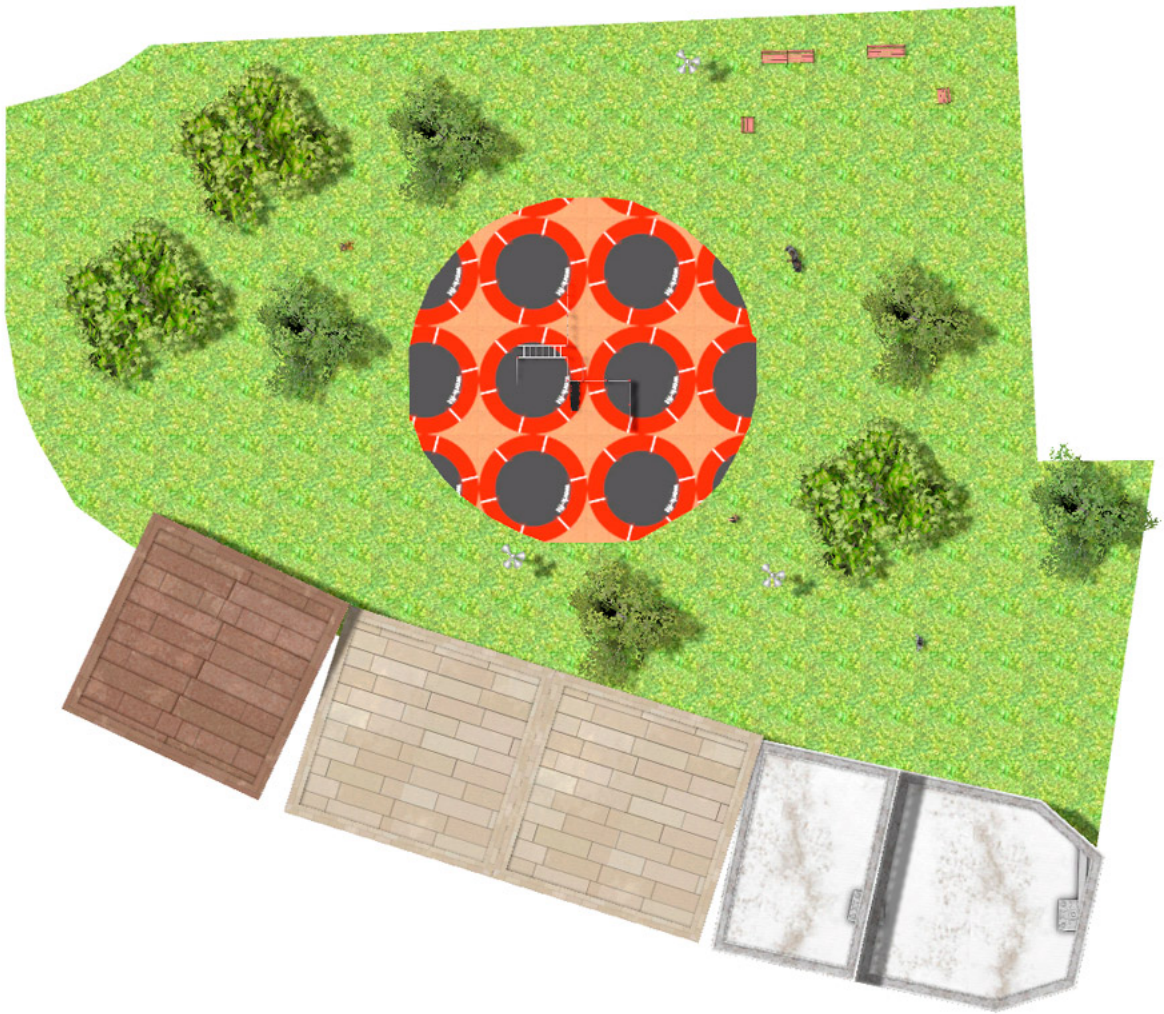

BENITO

-Playground Equipment

Project

PROJ-062-2018

Surface: 255 m²

Email: info@benito.com

Telephone: +34 93 852 1000

BENITO
-Playground Equipment

BENITO
-Playground Equipment

BENITO

-Playground Equipment

Product	Description
<p data-bbox="172 159 272 185">JCIR21H</p> 	<p data-bbox="368 159 555 185">Workfit Pro XXL</p> <p data-bbox="368 190 1453 275">BENITO designs and manufactures sports and leisure areas for exercising and enjoying the outdoors. Work-fit PRO is a professional product intended for people who want to do intensive exercise to strengthen their mind and body.</p> <p data-bbox="368 280 1469 333">Each model includes several elements to do different comprehensive exercises thus developing a good physical condition.</p> <p data-bbox="368 360 627 387">Data Sheet Certificate</p>