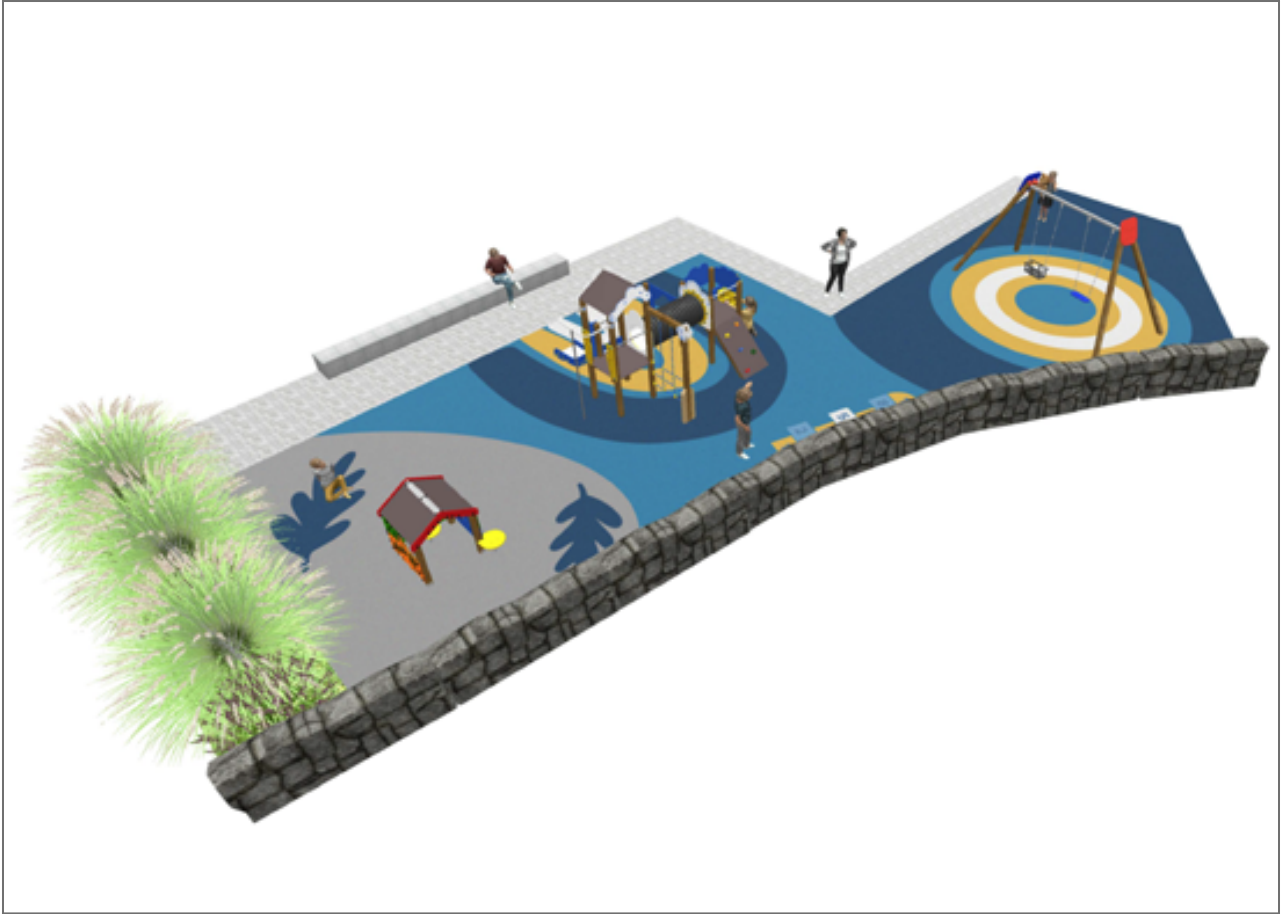

## Project

PROJ-128-2022

Surface: 145 m<sup>2</sup>

Email: [info@benito.com](mailto:info@benito.com)

Telephone: +34 93 852 1000

**BENITO**  
-Playground Equipment

**BENITO**  
-Playground Equipment

**BENITO**  
-Playground Equipment

**BENITO**  
-Playground Equipment

| Product  | Description  |
|--|--|
| <p>JCC</p>          | <p><b>Caucho Continuo</b><br/> High-quality, non-slip, non-toxic, and eco-friendly rubber, RECYCLED AND RECYCLABLE. Our continuous rubber flooring is manufactured using high-quality materials in accordance with current European safety standard EN-1177.</p> <p><a href="#">Data Sheet JCC</a></p> |
| <p>JEDU01</p>       | <p><b>Vila</b><br/> The EDUCA collection for the youngest ones: play and learn. Recognising farm animals.</p> <p><a href="#">Data Sheet JEDU01</a> <a href="#">Certificate</a></p>   |
| <p>JEDU07</p>       | <p><b>Rayo</b><br/> The EDUCA collection for little ones: play and learn. Begin to familiarise themselves with the weather: rain, sun, clouds... Very clear concepts for an adult but a very interesting discovery for little ones.</p> <p><a href="#">Data Sheet</a> <a href="#">Certificate</a></p>  |
| <p>JL1511000</p>  | <p><b>MADERA 1 Flat 1 Cradle</b><br/> Swings for children made of different materials such as wood and steel. Resistant to abrasion, corrosion and bad weather conditions.</p> <p><a href="#">Data Sheet JL1511000</a> <a href="#">Certificate</a> <a href="#">Certificate Conformity</a></p>          |