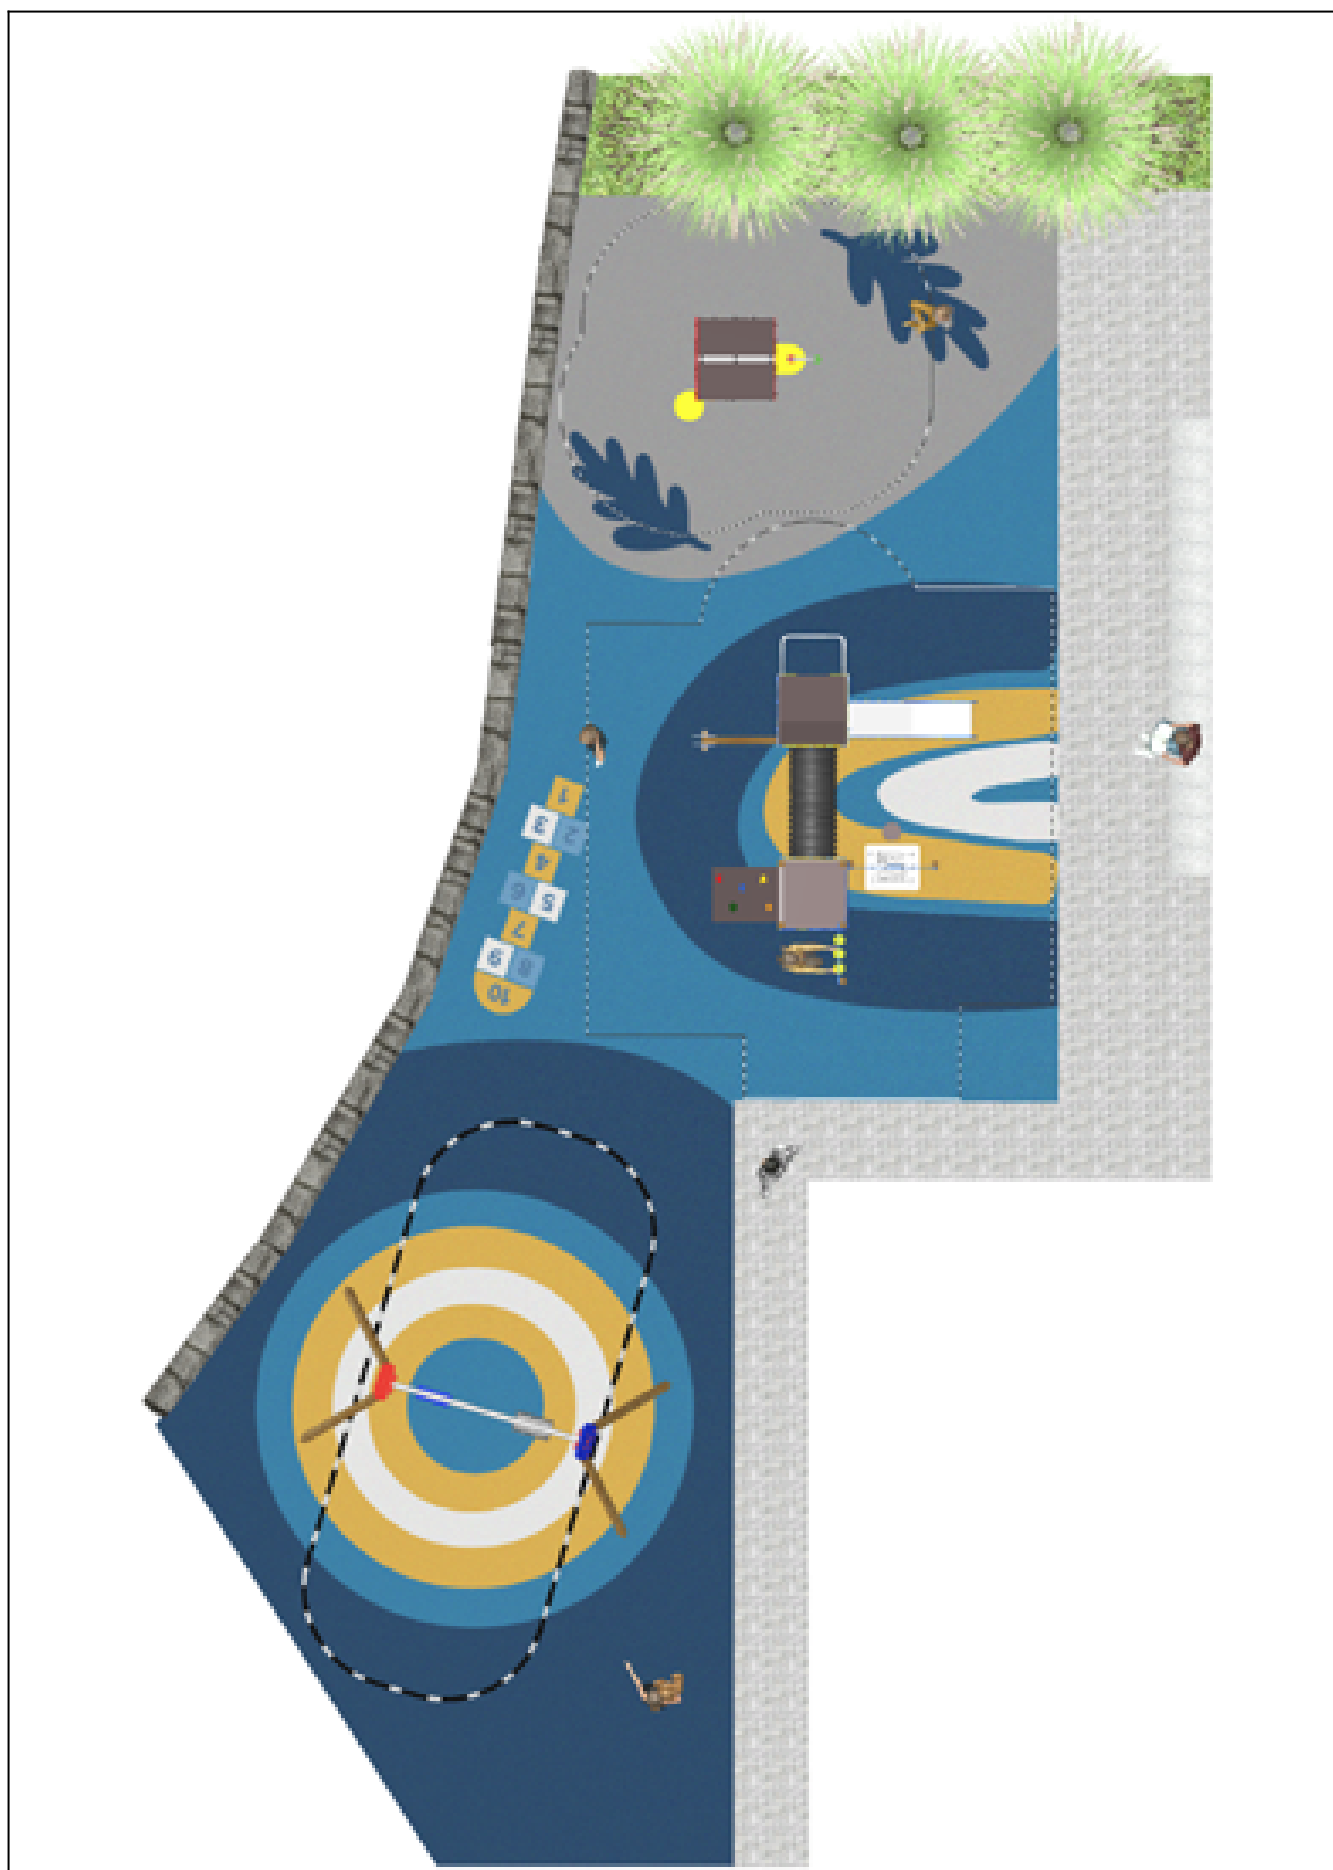

## Project

PROJ-128-2022

Surface: 145 m<sup>2</sup>

Email: [info@benito.com](mailto:info@benito.com)

Telephone: +34 93 852 1000

**BENITO**  
-Playground Equipment

**BENITO**  
-Playground Equipment

**BENITO**  
-Playground Equipment

**BENITO**  
-Playground Equipment

| Product  | Description  |
|--|--|
| <p>JCC</p>          | <p><b>Caucho Continuo</b><br/> High-quality, non-slip, non-toxic, and eco-friendly rubber, RECYCLED AND RECYCLABLE. Our continuous rubber flooring is manufactured using high-quality materials in accordance with current European safety standard EN-1177.</p> <p><a href="#">Data Sheet JCC</a></p> |
| <p>JEDU01</p>       | <p><b>Vila</b><br/> The EDUCA collection for the youngest ones: play and learn. Recognising farm animals.</p> <p><a href="#">Data Sheet JEDU01</a> <a href="#">Certificate</a></p>   |
| <p>JEDU07</p>       | <p><b>Rayo</b><br/> The EDUCA collection for little ones: play and learn. Begin to familiarise themselves with the weather: rain, sun, clouds... Very clear concepts for an adult but a very interesting discovery for little ones.</p> <p><a href="#">Data Sheet</a> <a href="#">Certificate</a></p>  |
| <p>JL1511000</p>  | <p><b>MADERA 1 Flat 1 Cradle</b><br/> Swings for children made of different materials such as wood and steel. Resistant to abrasion, corrosion and bad weather conditions.</p> <p><a href="#">Data Sheet JL1511000</a> <a href="#">Certificate</a> <a href="#">Certificate Conformity</a></p>          |