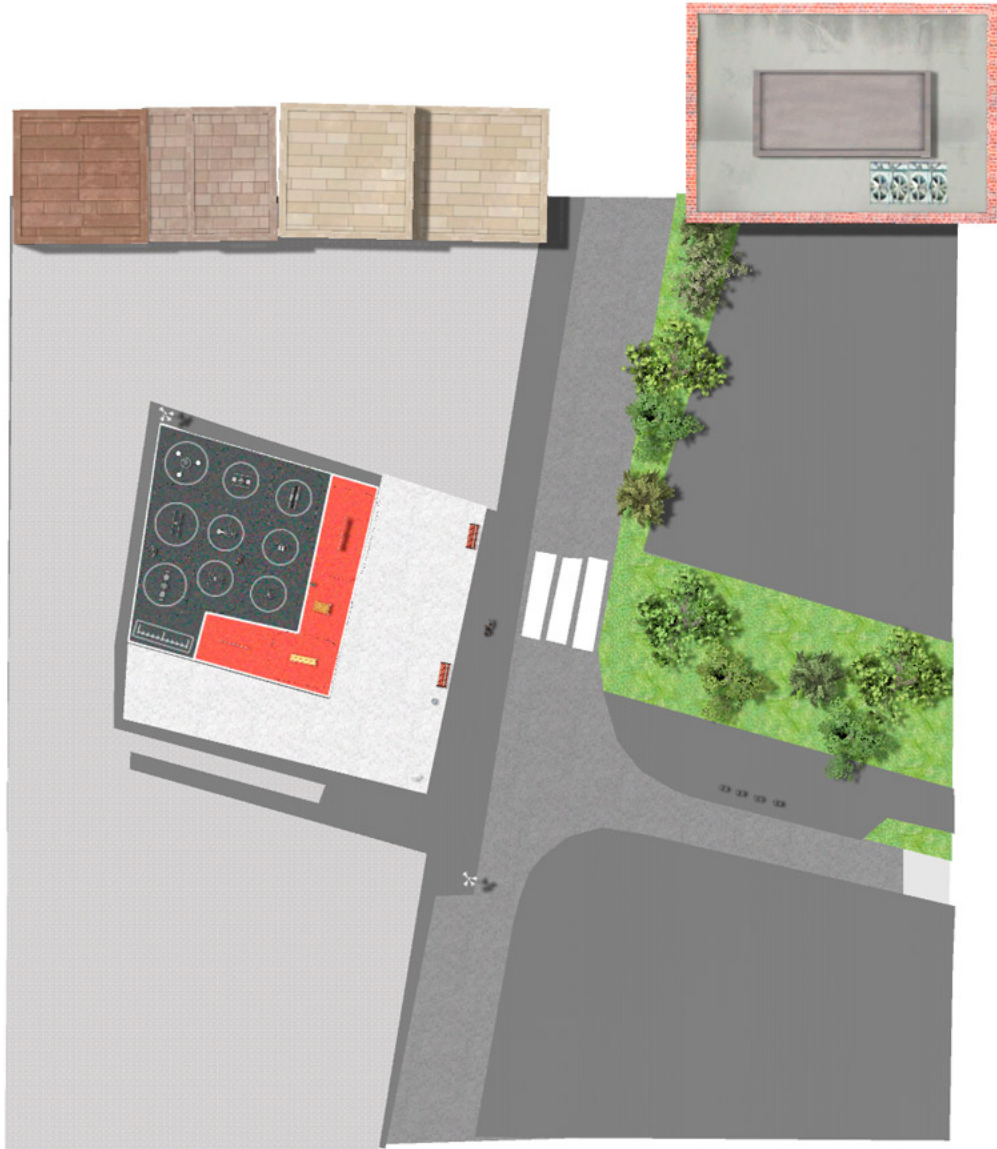

Project

PROJ-163-2021

Surface: 260 m²

Email: info@benito.com

Telephone: +34 93 852 1000

BENITO
-Playground Equipment

BENITO
-Playground Equipment

BENITO