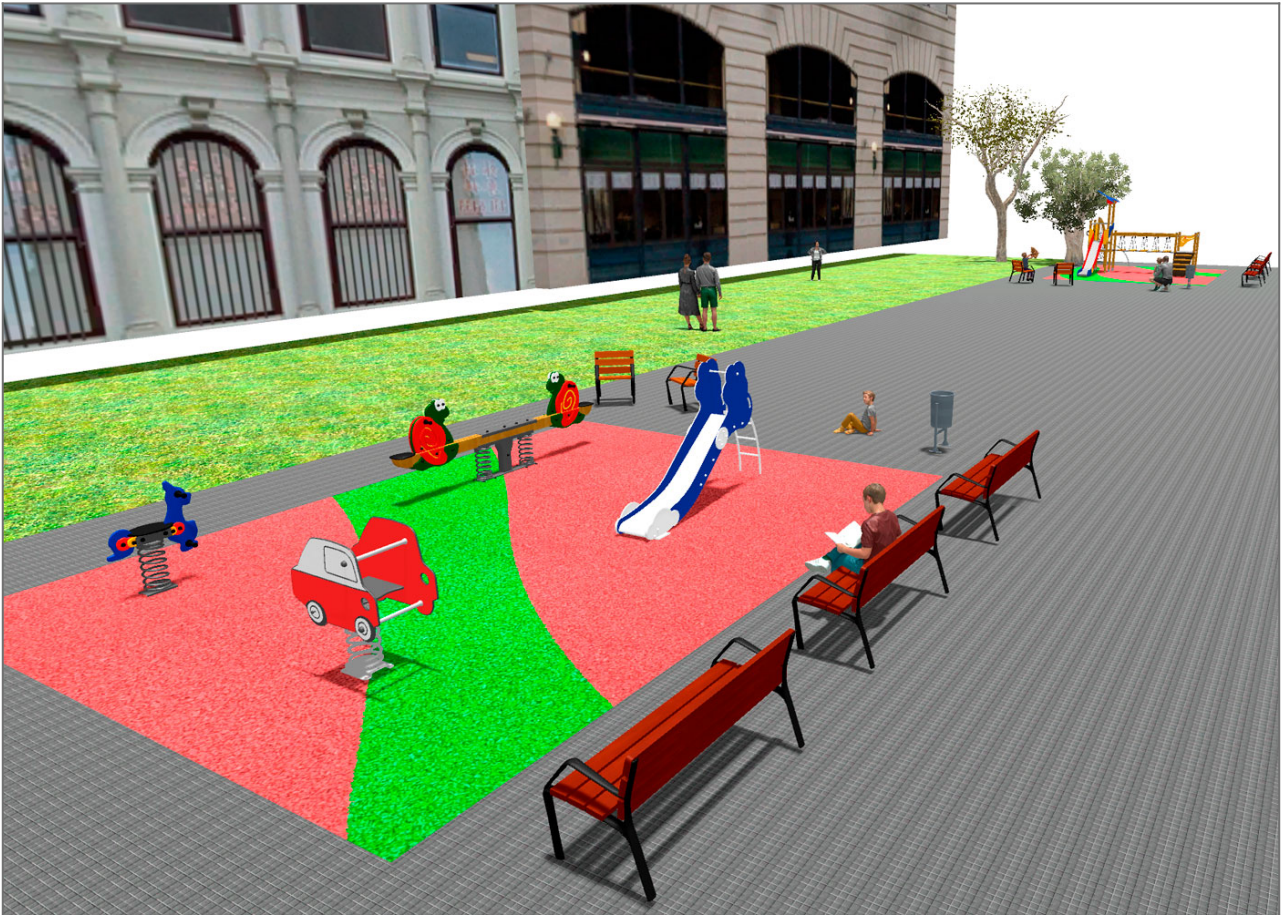

Project

PROJ-027-2018

Surface: 100 m²

Email: info@benito.com

Telephone: +34 93 852 1000

BENITO

-Playground Equipment

BENITO

-Playground Equipment

Product	Description
<p>JK004B</p> 	<p>Klasik 4 If you like wooden elements, the KLASIK collection is made for you. Playability, great challenges and colours for all.</p> <p>Data Sheet Certificate</p>
<p>JFS09</p> 	<p>Piona Fun and educative see-saws for children. Made of resistant materials according to the EN1176 standard.</p> <p>Data Sheet JFS09 Certificate Certificate Conformity</p>
<p>JJMM02</p> 	<p>Coche Designed by Javier Mariscal. Half-artist half-designer, his childlike strokes and Latin aesthetic combine perfectly with this kind of product.</p> <p>Data Sheet JJMM02 Certificate Certificate Conformity</p>
<p>JFS105</p> 	<p>Kangaroo Fun and educative spring swing for children. Made of resistant materials according to the EN1176 standard.</p> <p>Data Sheet Certificate Certificate Conformity</p>
<p>JT01</p> 	<p>Cloud Panels, HDPE: high-density polyethylene characterised by its resistance to chemical abrasives. As a polymer, it is unaffected by corrosion. Due to its light elastic nature, it offers high resistance to impact, making it very difficult to break.</p> <p>Data Sheet Certificate Certificate Conformity</p>