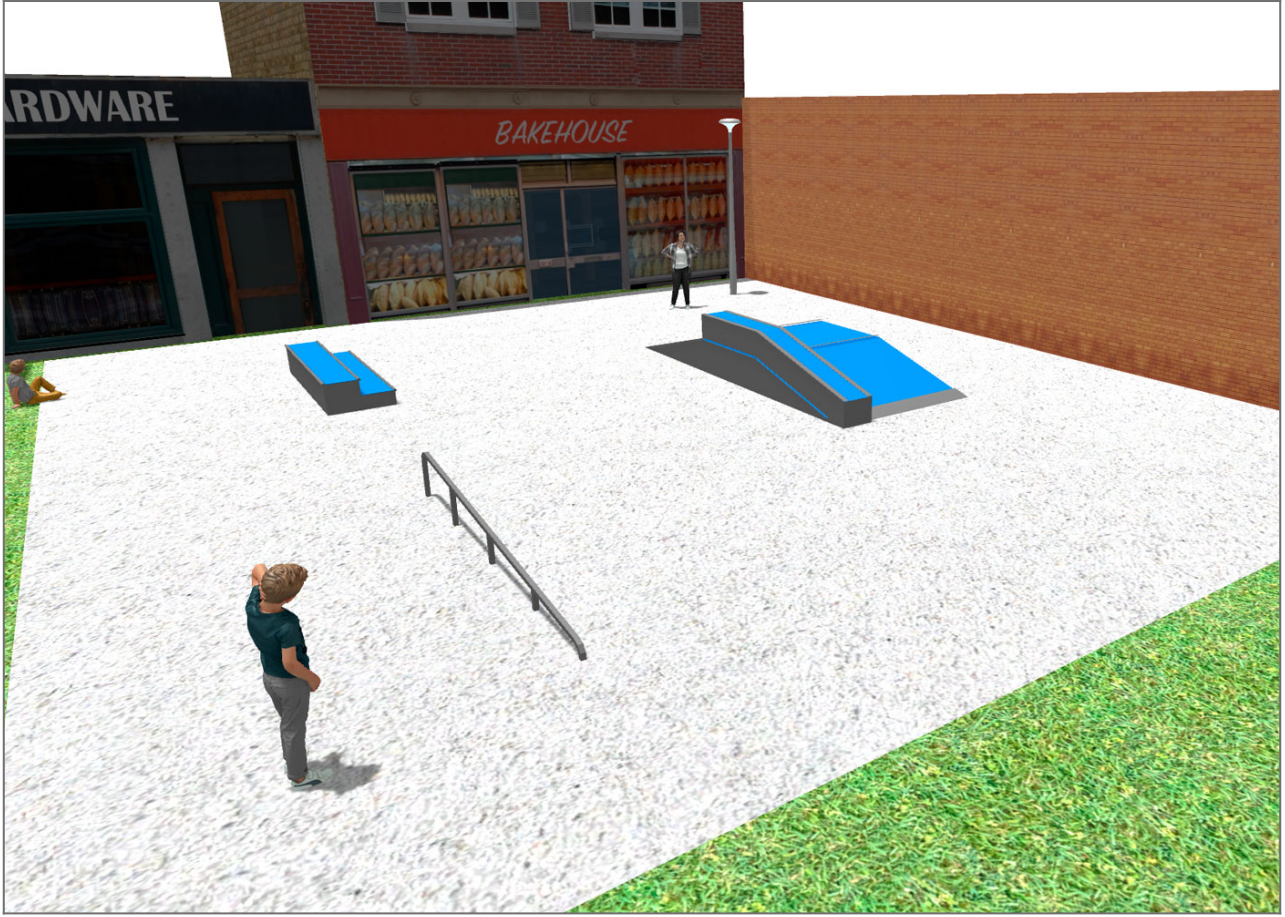

BENITO

-Playground Equipment

Project

PROJ-047-2018

Surface: 250 m²

Email: info@benito.com

Telephone: +34 93 852 1000

BENITO
-Playground Equipment

BENITO
-Playground Equipment

BENITO
-Playground Equipment

Product	Description
<p data-bbox="140 159 300 185">JSK9025-KBS</p> 	<p data-bbox="363 159 624 185">One side Curb Box 60</p> <p data-bbox="363 190 1497 302">The Skates elements are of modular construction that allows with the minimum effort the ability to modify the situation of the modules according to the criteria of each group of skaters. with minimum maintenance and 100% resistant to UVA rays, ice and impacts. Great adherence to the ground. The surface is not heated. Based on modular construction.</p> <p data-bbox="363 331 627 358">Data Sheet Certificate</p>
<p data-bbox="156 427 284 454">JSK1052-K</p> 	<p data-bbox="363 427 480 454">Trick Box</p> <p data-bbox="363 459 1497 571">The Skates elements are of modular construction that allows with the minimum effort the ability to modify the situation of the modules according to the criteria of each group of skaters. with minimum maintenance and 100% resistant to UVA rays, ice and impacts. Great adherence to the ground. The surface is not heated. Based on modular construction.</p> <p data-bbox="363 600 627 627">Data Sheet Certificate</p>
<p data-bbox="156 696 284 723">JSK1048-C</p> 	<p data-bbox="363 696 440 723">Rail C</p> <p data-bbox="363 728 1497 840">The Skates elements are of modular construction that allows with the minimum effort the ability to modify the situation of the modules according to the criteria of each group of skaters. with minimum maintenance and 100% resistant to UVA rays, ice and impacts. Great adherence to the ground. The surface is not heated. Based on modular construction.</p> <p data-bbox="363 869 627 896">Data Sheet Certificate</p>