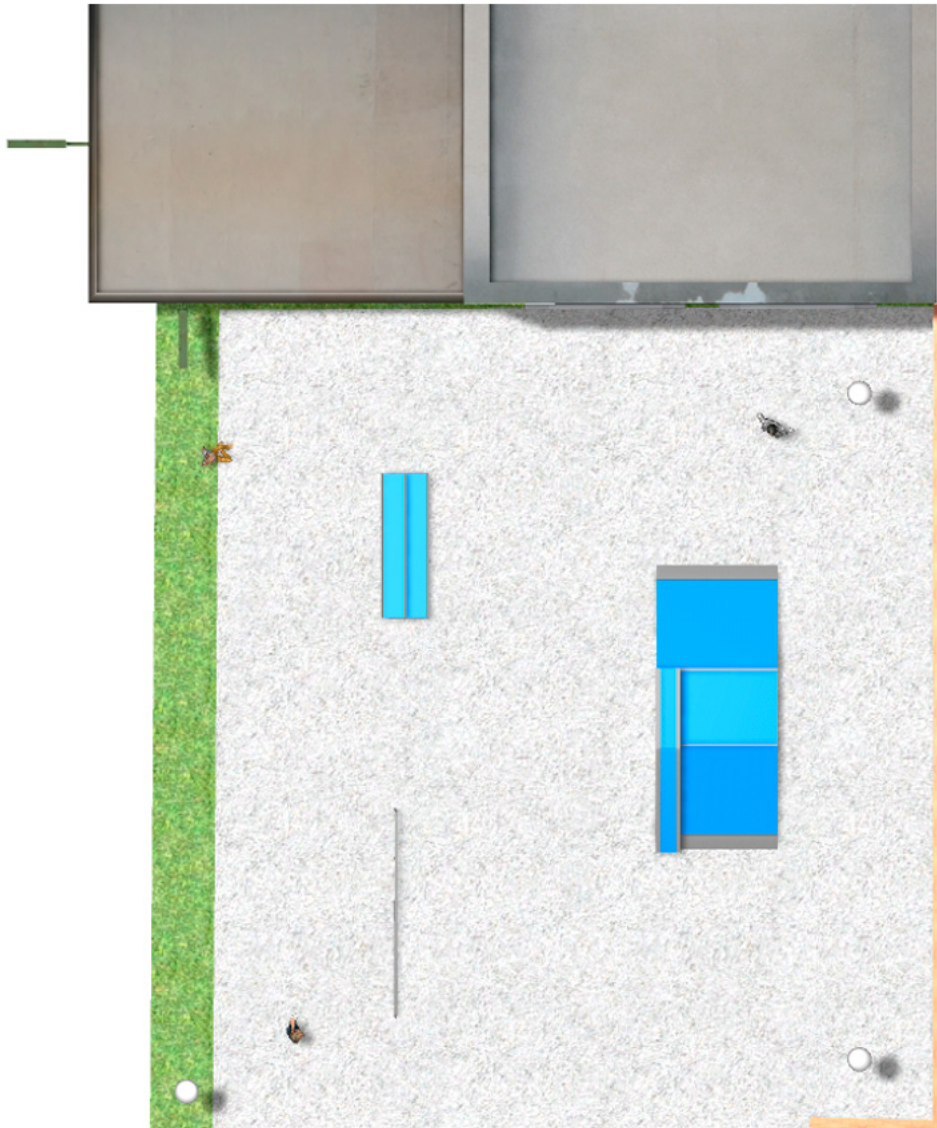

BENITO

-Playground Equipment

Project

PROJ-047-2018

Surface: 250 m²

Email: info@benito.com

Telephone: +34 93 852 1000

BENITO
-Playground Equipment

BENITO
-Playground Equipment

BENITO
-Playground Equipment

Product	Description
<p data-bbox="140 159 300 185">JSK9025-KBS</p> 	<p data-bbox="363 159 624 185">One side Curb Box 60</p> <p data-bbox="363 190 1497 302">The Skates elements are of modular construction that allows with the minimum effort the ability to modify the situation of the modules according to the criteria of each group of skaters. with minimum maintenance and 100% resistant to UVA rays, ice and impacts. Great adherence to the ground. The surface is not heated. Based on modular construction.</p> <p data-bbox="363 331 627 358">Data Sheet Certificate</p>
<p data-bbox="156 427 284 454">JSK1052-K</p> 	<p data-bbox="363 427 480 454">Trick Box</p> <p data-bbox="363 459 1497 571">The Skates elements are of modular construction that allows with the minimum effort the ability to modify the situation of the modules according to the criteria of each group of skaters. with minimum maintenance and 100% resistant to UVA rays, ice and impacts. Great adherence to the ground. The surface is not heated. Based on modular construction.</p> <p data-bbox="363 600 627 627">Data Sheet Certificate</p>
<p data-bbox="156 696 284 723">JSK1048-C</p> 	<p data-bbox="363 696 440 723">Rail C</p> <p data-bbox="363 728 1497 840">The Skates elements are of modular construction that allows with the minimum effort the ability to modify the situation of the modules according to the criteria of each group of skaters. with minimum maintenance and 100% resistant to UVA rays, ice and impacts. Great adherence to the ground. The surface is not heated. Based on modular construction.</p> <p data-bbox="363 869 627 896">Data Sheet Certificate</p>