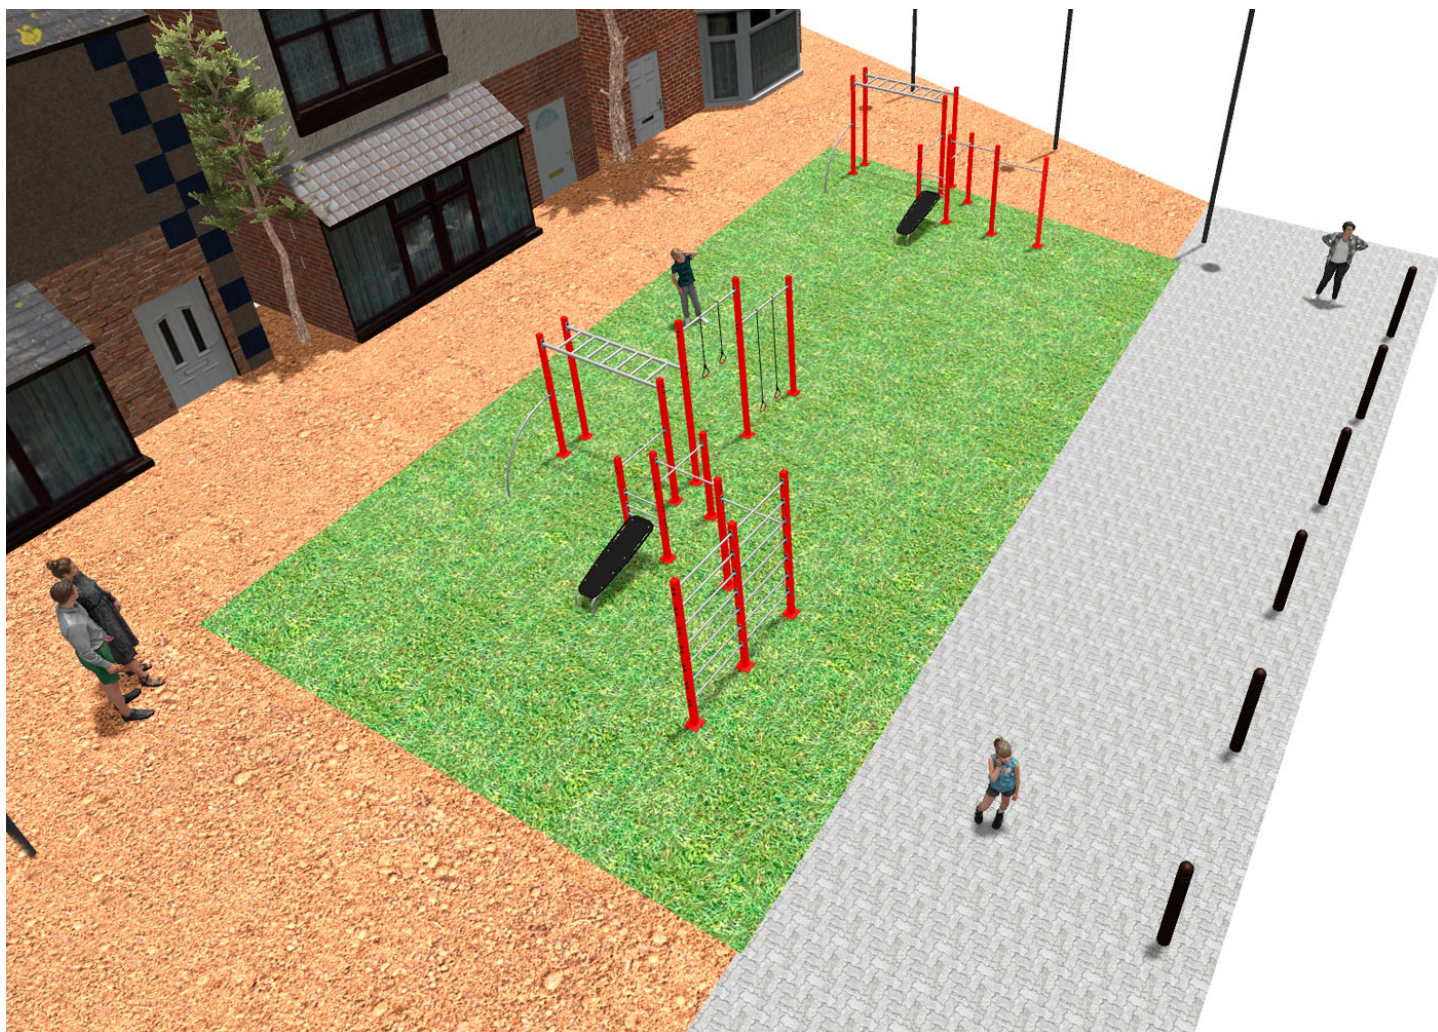

BENITO

-Playground Equipment

Project

PROJ-054-2018

Surface: 160 m²

Email: info@benito.com

Telephone: +34 93 852 1000

BENITO
-Playground Equipment

BENITO
-Playground Equipment

BENITO

-Playground Equipment

Product	Description
<p data-bbox="172 161 271 183">JCIR21H</p> 	<p data-bbox="367 161 555 183">Workfit Pro XXL</p> <p data-bbox="367 190 1455 273">BENITO designs and manufactures sports and leisure areas for exercising and enjoying the outdoors. Work-fit PRO is a professional product intended for people who want to do intensive exercise to strengthen their mind and body.</p> <p data-bbox="367 280 1471 331">Each model includes several elements to do different comprehensive exercises thus developing a good physical condition.</p> <p data-bbox="367 362 625 385">Data Sheet Certificate</p>
<p data-bbox="172 430 271 452">JCIR23H</p> 	<p data-bbox="367 430 523 452">Workfit Pro L</p> <p data-bbox="367 459 1465 510">BENITO designs and manufactures sports and leisure spaces for exercising and enjoying the outdoors without limitations.</p> <p data-bbox="367 517 1436 568">Work-fit PRO is a professional product aimed at people who want to perform intensive exercise to strengthen body and mind .</p> <p data-bbox="367 575 1465 627">Each of the designed models contains several elements to allow for diverse and complete exercises to develop complete physical fitness.</p> <p data-bbox="367 658 625 680">Data Sheet Certificate</p>