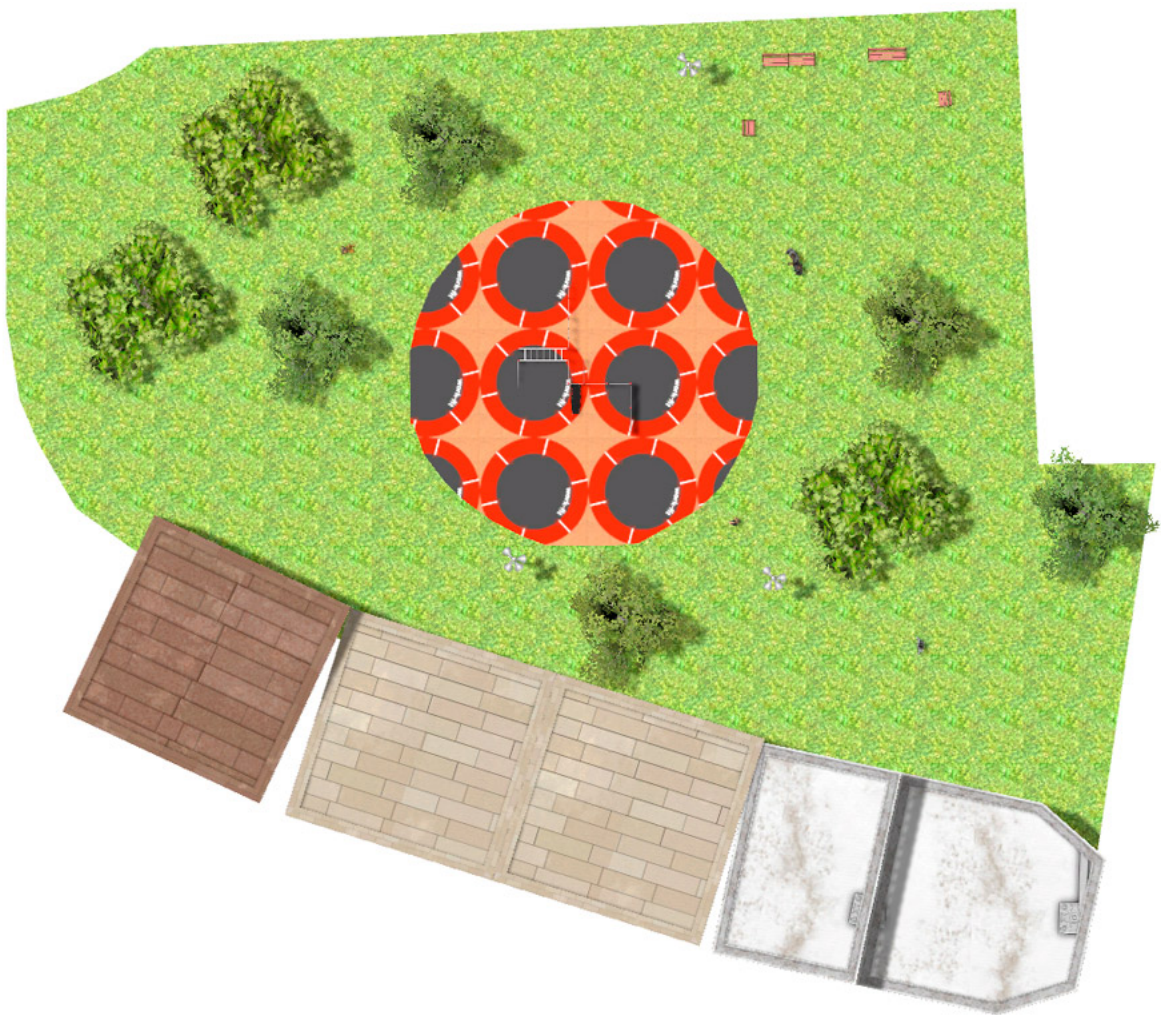

BENITO

-Playground Equipment

Project

PROJ-062-2018

Surface: 255 m²

Email: info@benito.com

Telephone: +34 93 852 1000

BENITO
-Playground Equipment

BENITO
-Playground Equipment

BENITO

-Playground Equipment

Product	Description
<p data-bbox="172 159 272 185">JCIR21H</p> 	<p data-bbox="363 159 555 185">Workfit Pro XXL</p> <p data-bbox="363 190 1453 275">BENITO designs and manufactures sports and leisure areas for exercising and enjoying the outdoors. Work-fit PRO is a professional product intended for people who want to do intensive exercise to strengthen their mind and body.</p> <p data-bbox="363 280 1469 333">Each model includes several elements to do different comprehensive exercises thus developing a good physical condition.</p> <p data-bbox="363 360 627 387">Data Sheet Certificate</p>