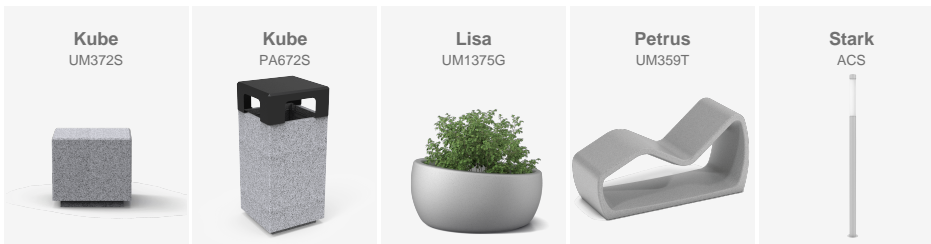

BENITO

-Site Furnishing

Ciudad de México (Mexico)

The new furnishings at the Parque Ecológico Lago de Texcoco include Kube chairs and bins, Petrus loungers and Lisa concrete planters, along with Stark luminaires and Benito sports courts.

In Ecatepec de Morelos, very close to Mexico City, the **Parque Ecológico Lago de Texcoco** has been developed as one of the country's largest environmental, recreational and sports projects. **Designed to restore the former lacustrine environment and transform it into a green space accessible to millions of people**, the park integrates a wide network of facilities: **football and American-football fields, baseball fields and batting cages, multi-use courts, a skatepark, parkour circuits, a labyrinth, picnic areas, a bicycle-rental station, outdoor gyms and multiple rest and social spaces.**

Benito Urban has contributed to the equipment of this landmark project by installing **Kube chairs and bins, Petrus loungers and Lisa planters, all made of concrete**, a material that ensures high resistance and maximum durability in an intensive-use environment. Additionally, **Benito sports courts and Stark luminaires** have been incorporated, strengthening the park's activity offering and providing lighting suited to its needs. Thanks to these actions, the Parque Ecológico Lago de Texcoco is consolidated as a modern, ecological and fully equipped public space for sports, recreation and social integration.