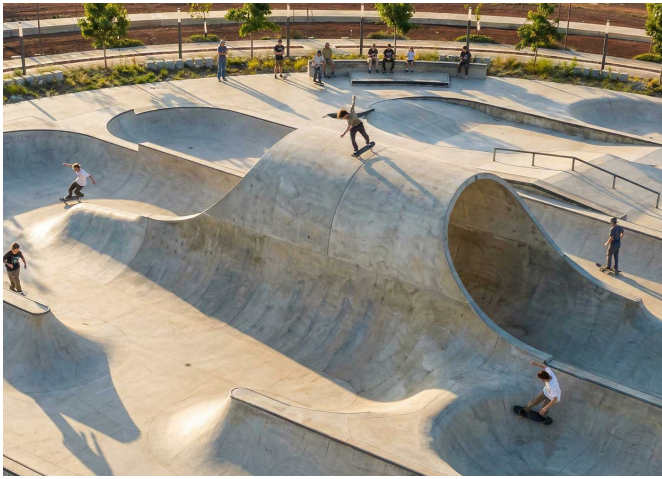

BENITO

info@benito.com
tel. 93 852 1000