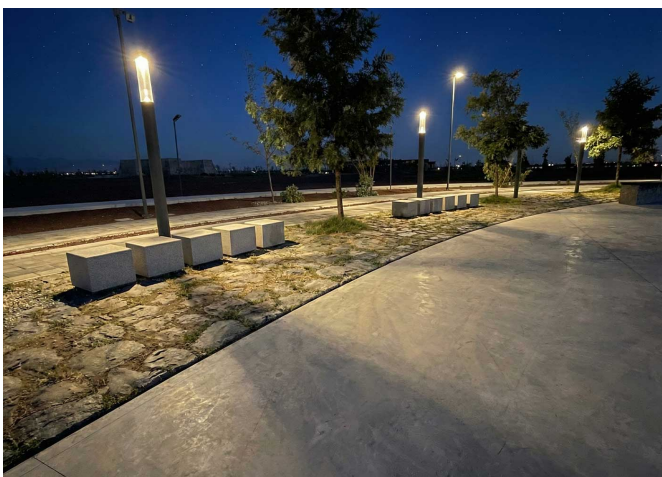

BENITO

info@benito.com
tel. 93 852 1000