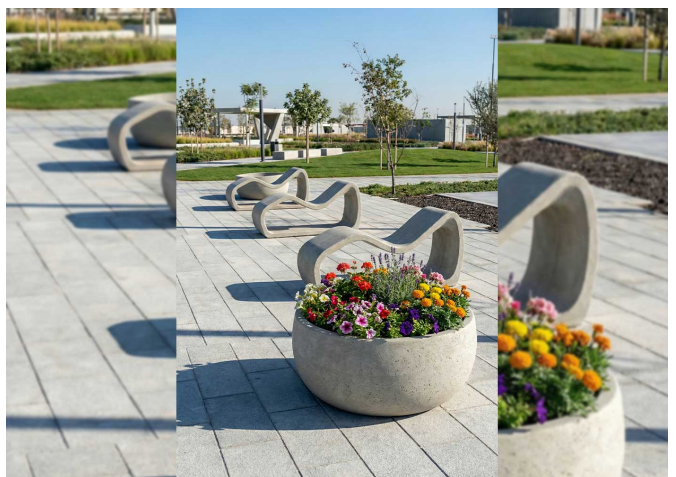

BENITO

info@benito.com
tel. 93 852 1000