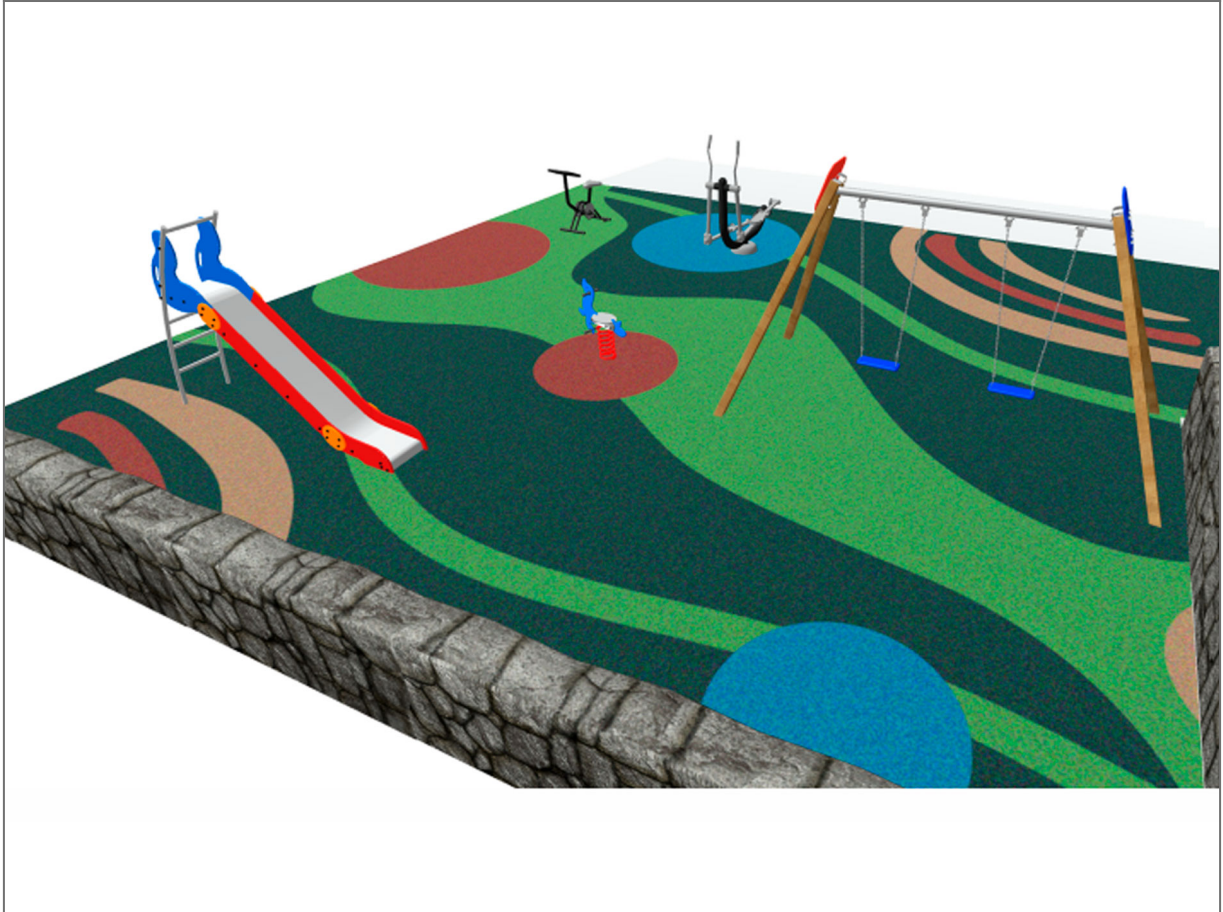

Project

PROJ-010-2023

Surface: 81 m²

Email: info@benito.com

Telephone: +34 93 852 1000

BENITO
-Playground Equipment

BENITO
-Playground Equipment

Product	Description
<p>JFS18</p> 	<p>Foca Fun and educative spring swing for children. Made of resistant materials according to the EN1176 standard.</p> <p>Data Sheet Certificate</p>
<p>JL1520000</p> 	<p>MADERA 2 Flat Swings for children made of different materials such as wood and steel. Resistant to abrasion, corrosion and bad weather conditions.</p> <p>Data Sheet Certificate Certificate Conformity</p>
<p>JSA006N</p> 	<p>Climber BENITO's healthy elements allow older people and adults to practice sports in both public and private spaces, allowing people to increase their well-being and quality of life, promoting health and social relationships.</p> <ul style="list-style-type: none"> - Health functions , cardiovascular and respiratory improvement, muscle strengthening, agility, flexibility and coordination of movements. - Social functions , creation of leisure activities, promoting social integration, and greater recreational use of public spaces. <p>Data Sheet Certificate</p>
<p>JSA018N</p> 	<p>Bicycle BENITO's healthy elements allow older people and adults to practice sports in both public and private spaces, allowing people to increase their well-being and quality of life, promoting health and social relationships.</p> <ul style="list-style-type: none"> - Health functions , cardiovascular and respiratory improvement, muscle strengthening, agility, flexibility and coordination of movements. - Social functions , creation of leisure activities, promoting social integration, and greater recreational use of public spaces. <p>Data Sheet Certificate</p>
<p>JT05</p> 	<p>Fast Panels, HDPE: high-density polyethylene characterised by its resistance to chemical abrasives. As a polymer, it is unaffected by corrosion. Due to its light elastic nature, it offers high resistance to impact, making it very difficult to break.</p> <p>Data Sheet Certificate</p>