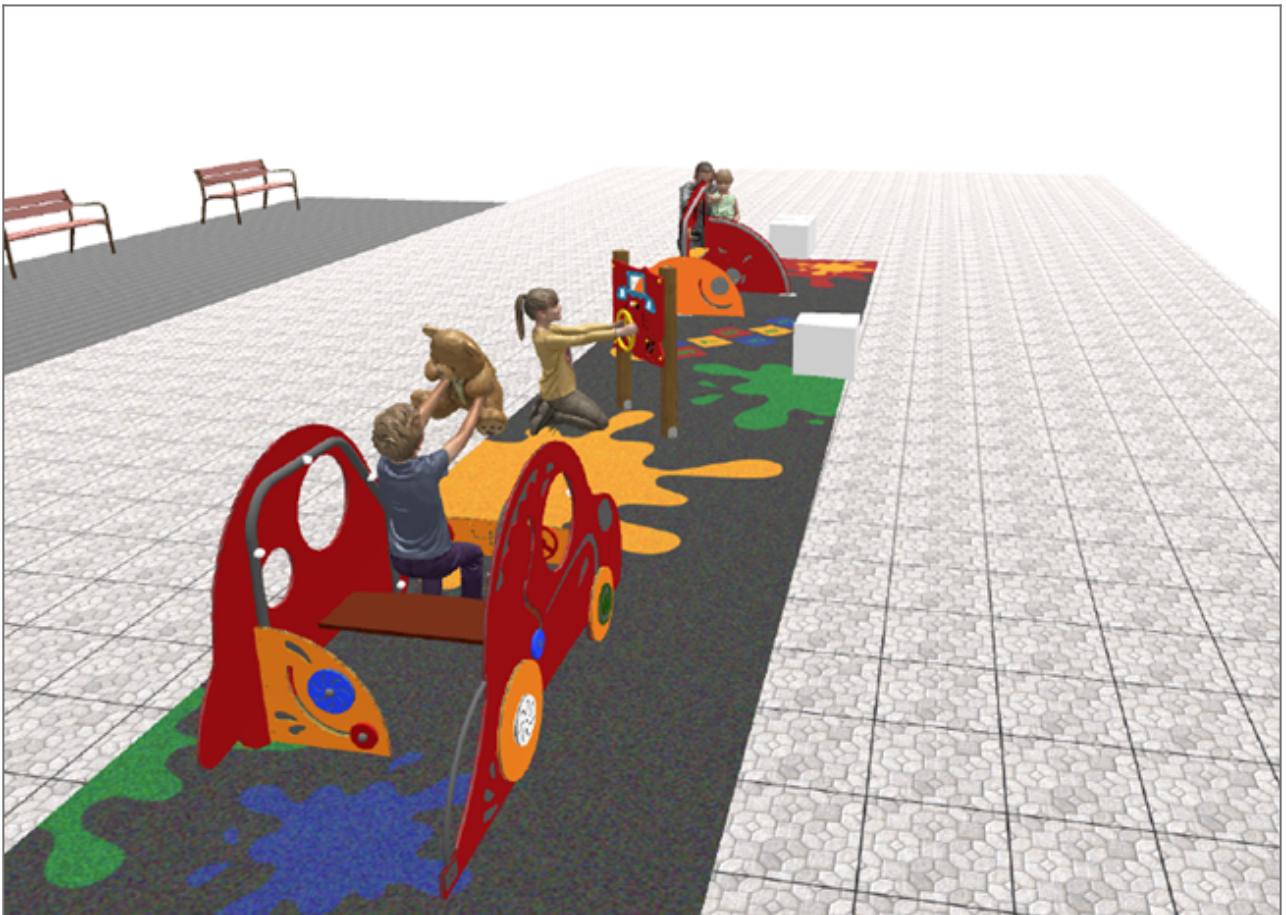

BENITO
-Playground Equipment

| Product | Description |
|---|--|
| <p>JCC</p>  | <p>Caucho Continuo High-quality, non-slip, non-toxic, and eco-friendly rubber, RECYCLED AND RECYCLABLE. Our continuous rubber flooring is manufactured using high-quality materials in accordance with current European safety standard EN-1177.</p> <p>Data Sheet JCC</p> |
| <p>JG09</p>  | <p>Dip Structure, Metal: Ø35mm stainless steel AISI-304 posts. 2mm thick AISI 304 polished stainless steel slide surface curved and molded in one piece.</p> <p>Data Sheet Certificate</p> |
| <p>JG10</p>  | <p>Gibo Structure, Metal: Ø35mm stainless steel AISI-304 posts. 2mm thick AISI 304 polished stainless steel slide surface curved and molded in one piece.</p> <p>Data Sheet JG10 Certificate</p> |
| <p>JPVG01</p>  | <p>Jogo 1</p> <p>Data Sheet</p> |