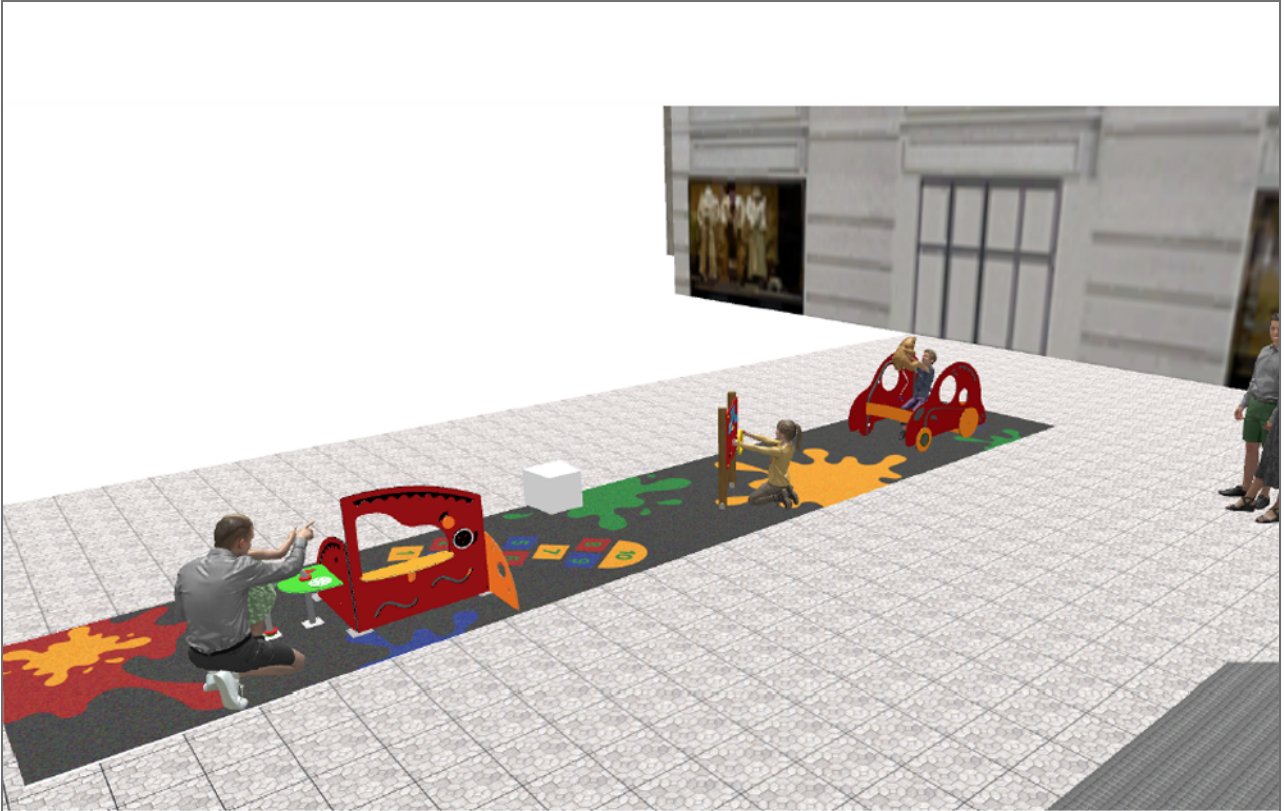

Project

PROJ-012-2022

Surface: 30 m²

Email: info@benito.com

Telephone: +34 93 852 1000

BENITO
-Playground Equipment

BENITO
-Playground Equipment

BENITO
-Playground Equipment

BENITO
-Playground Equipment

| Product | Description |
|---|--|
| <p>JCC</p>  | <p>Caucho Continuo High-quality, non-slip, non-toxic, and eco-friendly rubber, RECYCLED AND RECYCLABLE. Our continuous rubber flooring is manufactured using high-quality materials in accordance with current European safety standard EN-1177.</p> <p>Data Sheet JCC</p> |
| <p>JG09</p>  | <p>Dip Structure, Metal: Ø35mm stainless steel AISI-304 posts. 2mm thick AISI 304 polished stainless steel slide surface curved and molded in one piece.</p> <p>Data Sheet Certificate</p> |
| <p>JG10</p>  | <p>Gibo Structure, Metal: Ø35mm stainless steel AISI-304 posts. 2mm thick AISI 304 polished stainless steel slide surface curved and molded in one piece.</p> <p>Data Sheet JG10 Certificate</p> |
| <p>JPVG01</p>  | <p>Jogo 1</p> <p>Data Sheet</p> |