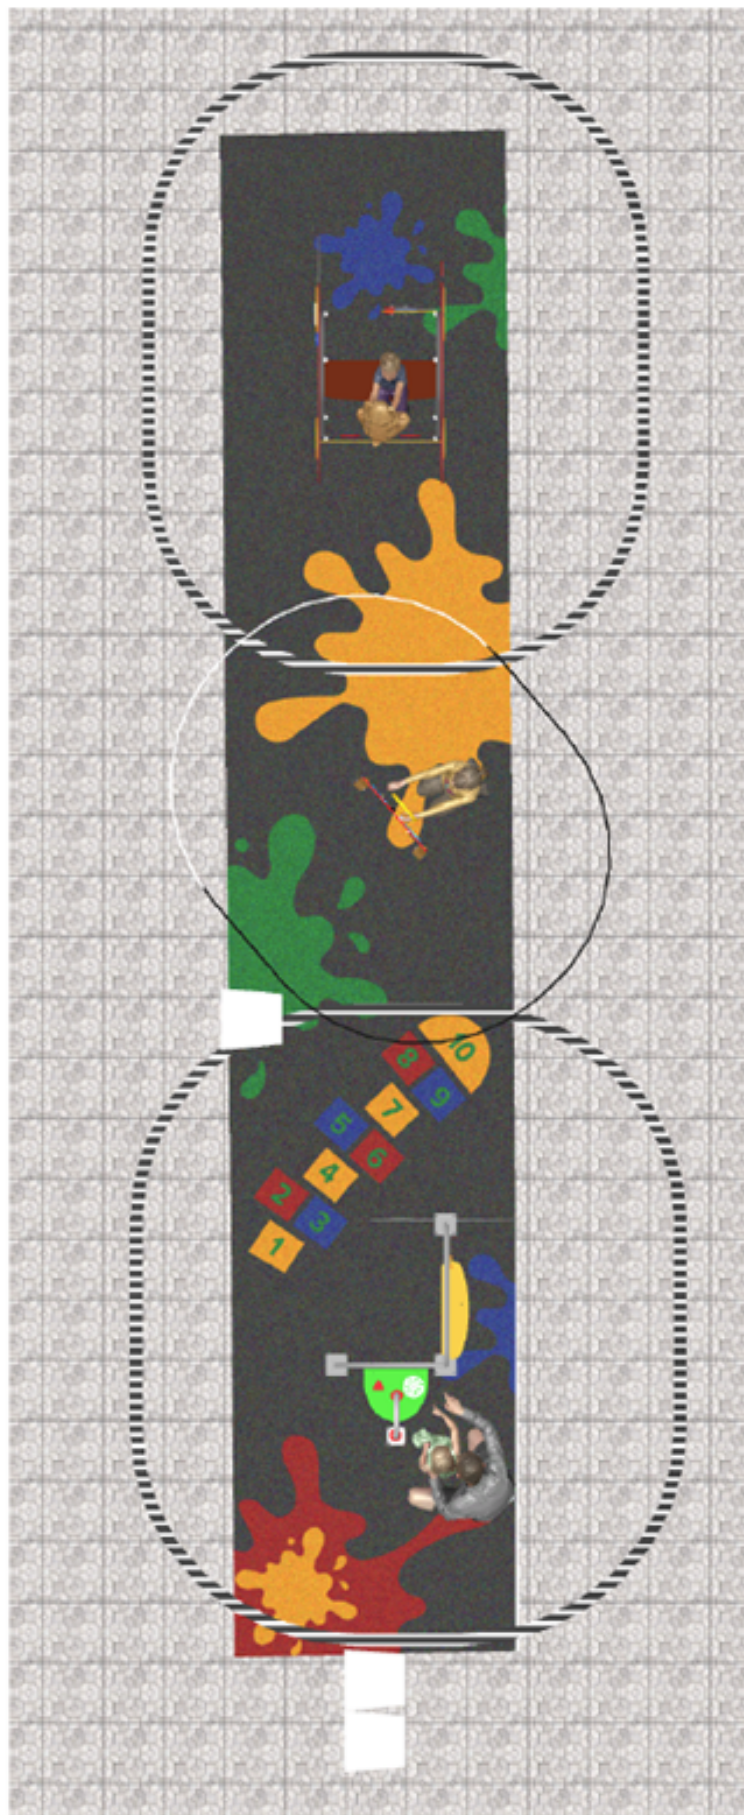

Project

PROJ-012-2022

Surface: 30 m²

Email: info@benito.com

Telephone: +34 93 852 1000

BENITO
-Playground Equipment

BENITO
-Playground Equipment

BENITO
-Playground Equipment

BENITO
-Playground Equipment

| Product | Description |
|---|--|
| <p>JCC</p>  | <p>Caucho Continuo High-quality, non-slip, non-toxic, and eco-friendly rubber, RECYCLED AND RECYCLABLE. Our continuous rubber flooring is manufactured using high-quality materials in accordance with current European safety standard EN-1177.</p> <p>Data Sheet JCC</p> |
| <p>JG09</p>  | <p>Dip Structure, Metal: Ø35mm stainless steel AISI-304 posts. 2mm thick AISI 304 polished stainless steel slide surface curved and molded in one piece.</p> <p>Data Sheet Certificate</p> |
| <p>JG10</p>  | <p>Gibo Structure, Metal: Ø35mm stainless steel AISI-304 posts. 2mm thick AISI 304 polished stainless steel slide surface curved and molded in one piece.</p> <p>Data Sheet JG10 Certificate</p> |
| <p>JPVG01</p>  | <p>Jogo 1</p> <p>Data Sheet</p> |