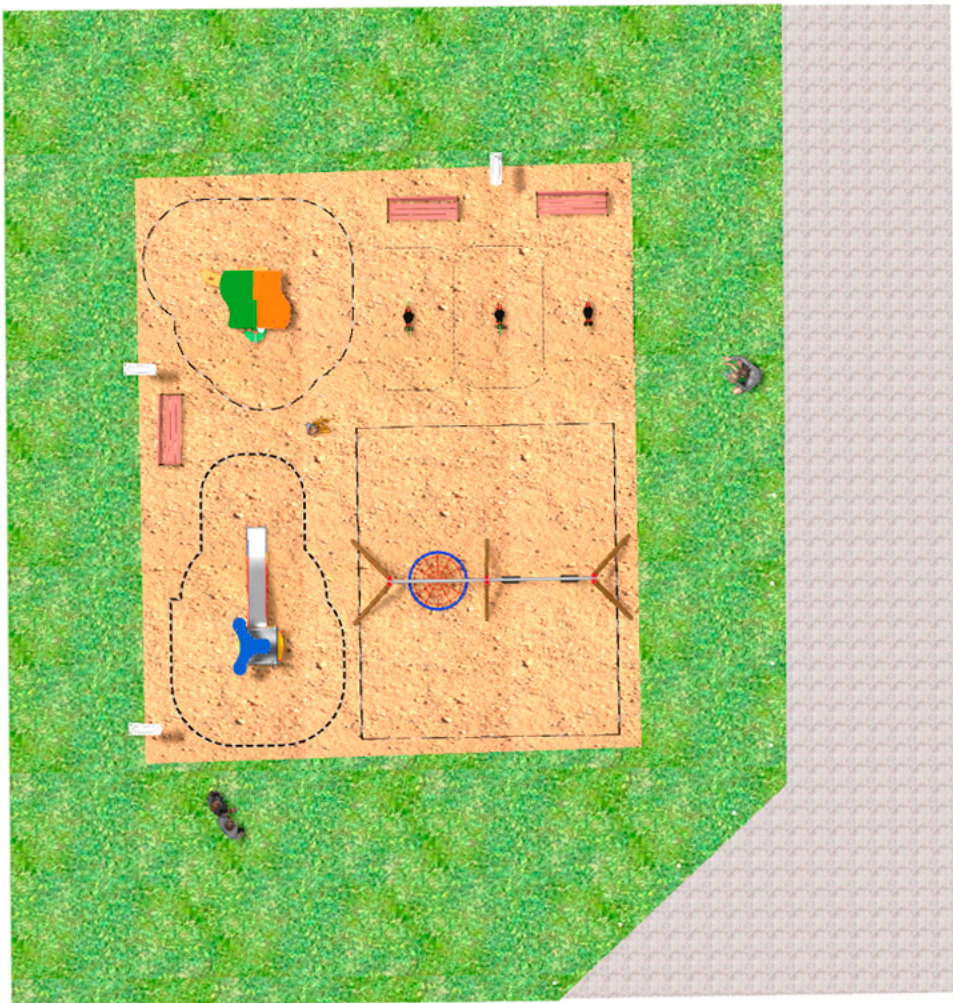

Project

PROJ-025-2018

Surface: 115 m²

Email: info@benito.com

Telephone: +34 93 852 1000

BENITO
-Playground Equipment

BENITO
-Playground Equipment

Product	Description
<p data-bbox="172 159 264 185">JK001B</p> 	<p data-bbox="363 159 459 185">Klasik 1</p> <p data-bbox="363 188 1445 246">If you like wooden elements, the KLASIK collection is made for you. Playability, great challenges and colours for all.</p> <p data-bbox="363 275 716 302">Data Sheet JK001B Certificate</p>
<p data-bbox="172 427 264 454">JFS103</p> 	<p data-bbox="363 427 459 454">Donkey</p> <p data-bbox="363 456 1410 515">Fun and educative spring swing for children. Made of resistant materials according to the EN1176 standard.</p> <p data-bbox="363 544 884 571">Data Sheet Certificate Certificate Conformity</p>
<p data-bbox="161 696 280 723">JL2320010</p> 	<p data-bbox="363 696 475 723">Combo 6</p> <p data-bbox="363 725 1477 784">Swings for children made of different materials such as wood and steel. Resistant to abrasion, corrosion and bad weather conditions.</p> <p data-bbox="363 813 884 840">Data Sheet Certificate Certificate Conformity</p>
<p data-bbox="172 965 264 992">JCA01D</p> 	<p data-bbox="363 965 421 992">Wiki</p> <p data-bbox="363 994 1509 1052">To hide, gather, play... A little house with windows and tables is always a good option so that the little ones can have fun.</p> <p data-bbox="363 1081 627 1108">Data Sheet Certificate</p>