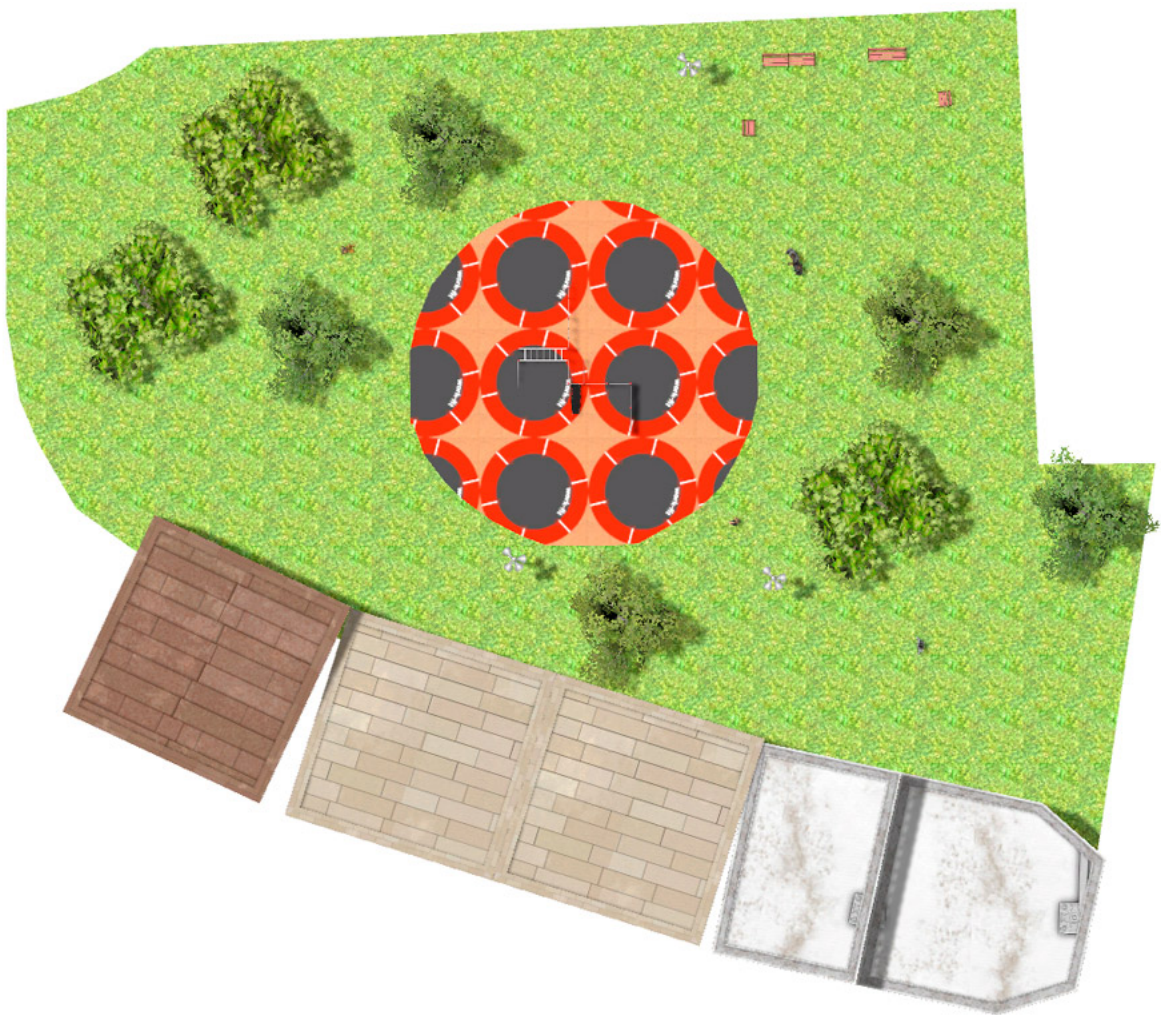

# BENITO

-Playground Equipment

## Project

PROJ-062-2018

Surface: 255 m<sup>2</sup>

Email: [info@benito.com](mailto:info@benito.com)

Telephone: +34 93 852 1000

**BENITO**  
-Playground Equipment

**BENITO**  
-Playground Equipment