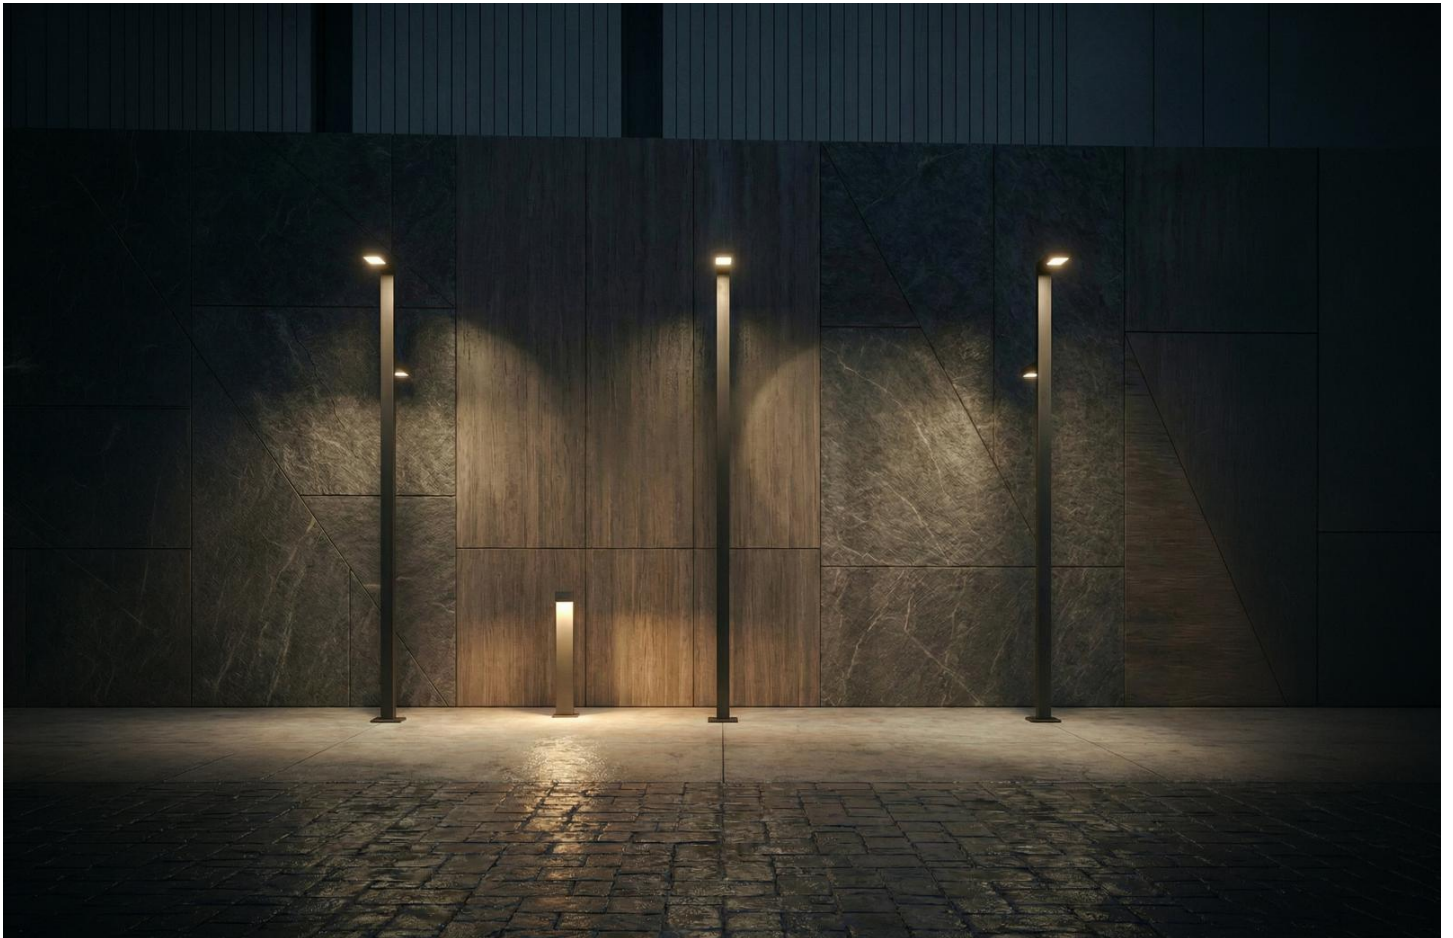

BENITO

info@benito.com
tel. 93 852 1000