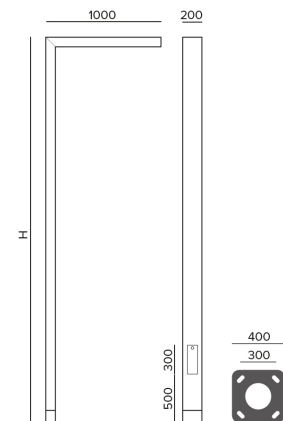

Pole made of laminated steel tube with a 7.87 in x 3.94 in rectangular profile. Height from 4m to 7m. Can include one or two brackets (same or different height). High resistance and durability. Refined and modern style ideal for any urban environment. Includes a BENITO-NOVATILU LEDs module with light distributions from 20W to 120W to cover all applications.

Ref	H (Altura)	Sección	Pernos	Plantilla	Wt
ACTM4	4m	7.87x3.94 in	M22x700	11.81x11.81 in	172 Lbs
ACTM6	6m	7.87x3.94 in	M22x700	11.81x11.81 in	240 Lbs
ACTM8	8m	7.87x3.94 in	M22x700	11.81x11.81 in	302 Lbs